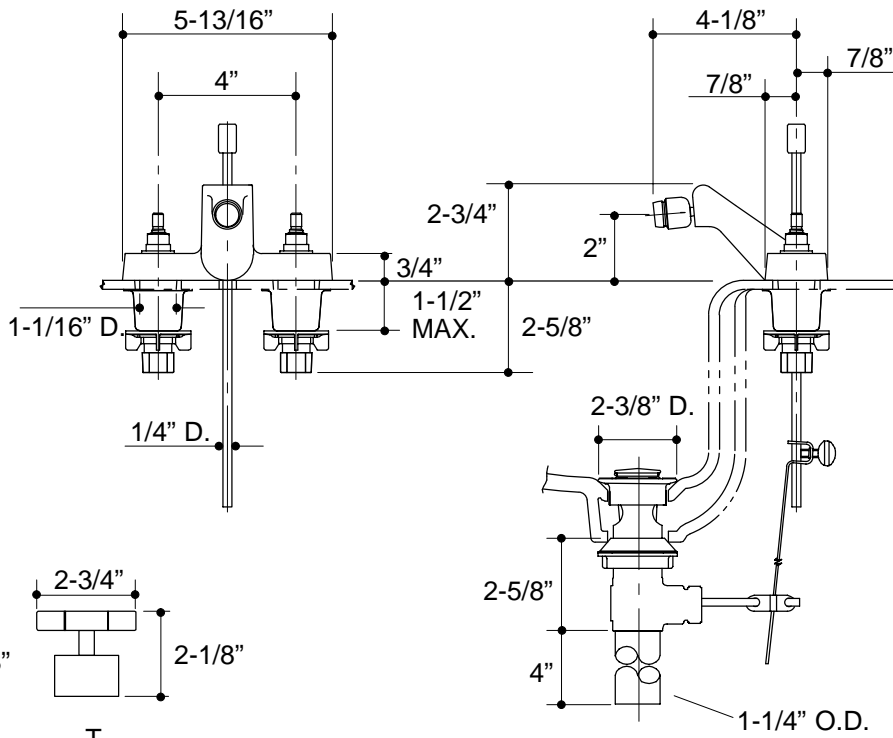

TABORET®

316

PRODUCT DIAGRAM