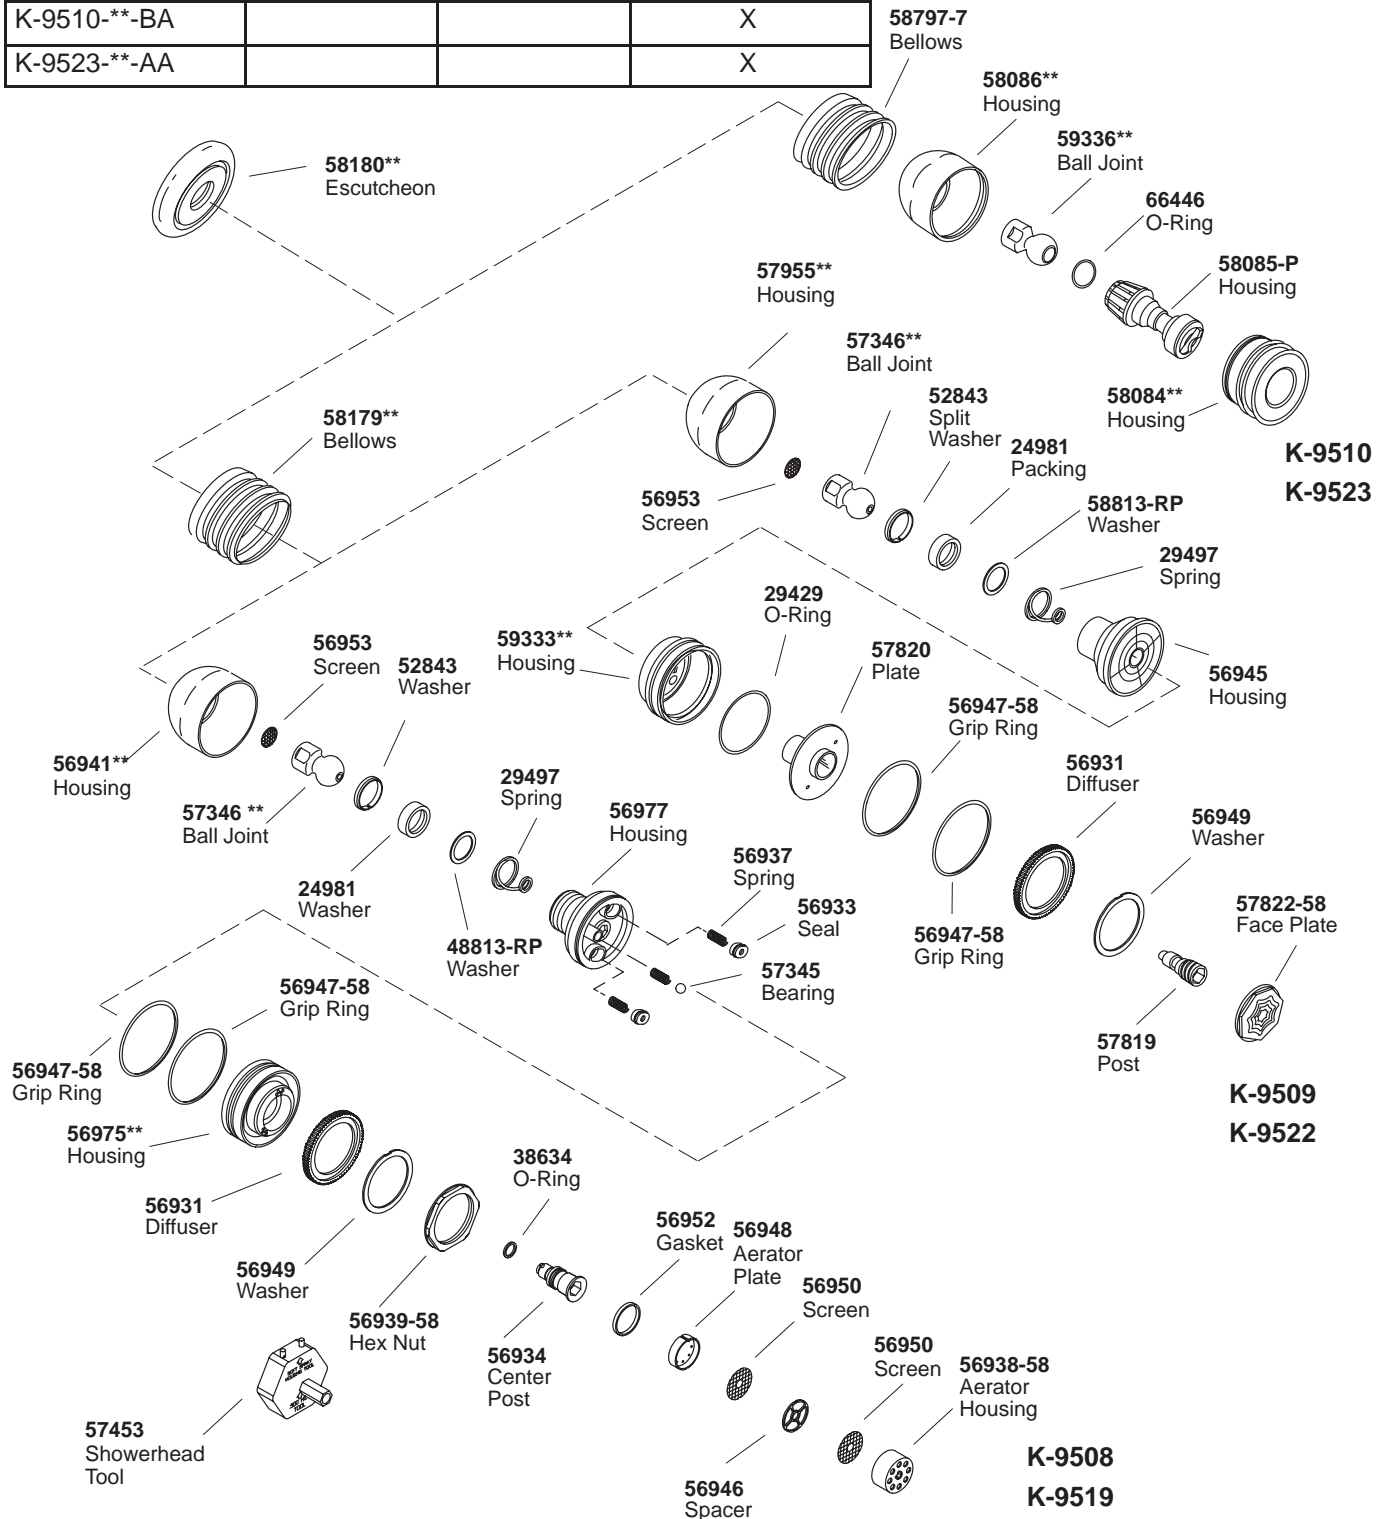

| K# | 4-7/8" Length | 4-5/8" Length | 3-13/16" Length |
|--------------|---------------|---------------|-----------------|
| K-9508-**-BA | X | | |
| K-9519-**-AA | X | | |
| K-9509-**-BA | | X | |
| K-9522-**-AA | | X | |
| K-9510-**-BA | | | X |
| K-9523-**-AA | | | X |

**Finish/color code must be specified when ordering.