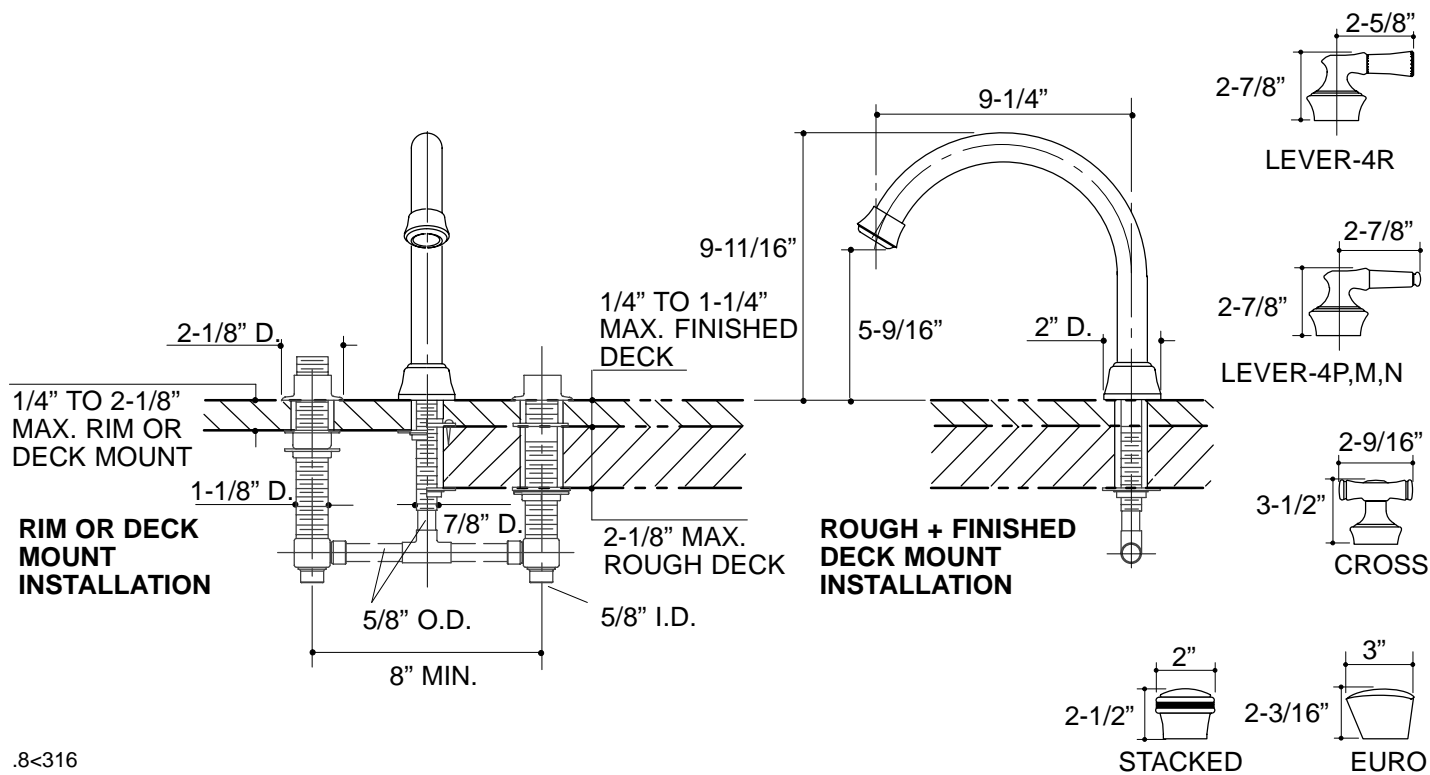

CORALAIS™ DECORATOR SERIES

Required Accessories (For K-T15880-4K and K-T15880-7K Base Handles Only)				
K-15856-4M	Lever Handle Inserts - Polished Chrome	☐ CP		
K-15856-4N	Lever Handle Inserts - Polished Brass	☐ PB		
K-15856-4P	Lever Handle Inserts - White Porcelain	☐ CP	☐ PB	
K-15856-4R	Lever Handle Inserts - Acrylic		☐ NA	
K-15857-7M	Stacked Handle Inserts - Polished Chrome			☐ CP
K-15857-7N	Stacked Handle Inserts - Polished Brass			☐ PB

.8<316

PRODUCT DIAGRAM