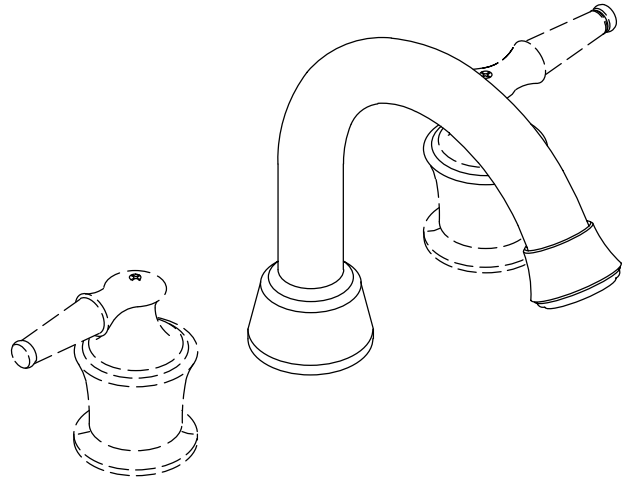

CORALAIS™ DECORATOR SERIES

**BATH FAUCET TRIM
K-T15880
ALSO K-15708-K**

FEATURES

- Metal construction
- Deck-mount
- Brass spout
- 9-1/4" traditional non-diverter spout with slip-fit connection
- Variety of handle style options

CODES/STANDARDS APPLICABLE

Specified model meets or exceeds the following:

- ASME/ANSI A112.18.1M
- CSA B125
- IAPMO/UPC

COLORS/FINISHES

- CP Polished Chrome
- PB Polished Brass

SPECIFIED MODEL: For complete faucet, both faucet trim and valve system must be specified.

Required Accessories Continued on Page 2.

PRODUCT SPECIFICATION:
Deck-mount high-flow bath faucet trim shall be of metal construction with brass spout. Product shall include 9-1/4" traditional non-diverter spout with slip-fit connection. Faucet trim shall be Kohler Model K-T15880-____-____ and handle inserts, if required, shall be Kohler Model K-____-____-____. Valve system shall be Kohler Model K-15708-____-NA.