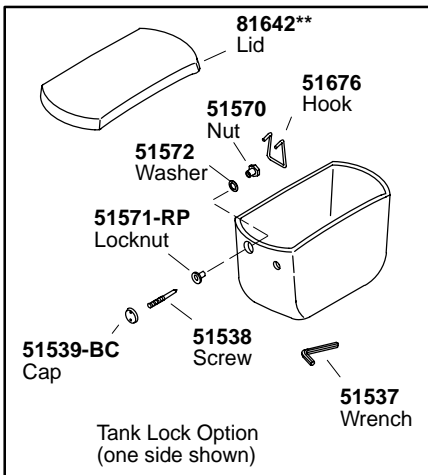

K#	Bowl	Tank Locks	Bed Pan Lugs	Right Hand Trip Lever	Left Hand Trip Lever
K-3544-**-AA/BA/CA/DA/EA/FA	Elongated				X
K-3544-T**-AA/BA/CA/DA/EA/FA	Elongated	X			X
K-3544-L**-AA/BA/CA/DA/EA/FA	Elongated		X		X
K-3544-LR**-AA/BA/CA	Elongated		X	X	
K-3544-RA**-AA/BA/CA	Elongated			X	
K-3544-TL**-AA/BA/CA/DA/EA/FA	Elongated	X	X		X
K-3544-TR**-AA/BA/CA	Elongated	X		X	

Hardware Kit 75715 Consists of:
 57485 (3 ea.), 32572 (3 ea.), 51533 (3 ea.)

**Finish/color code must be specified when ordering.

**Finish/color code must be specified when ordering.