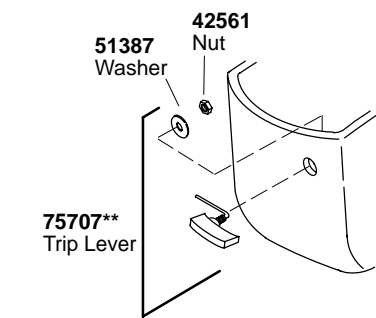

K#	Bowl	Tank Locks	Bed Pan Lugs	Right Hand Trip Lever	Left Hand Trip Lever
K-3544-**-AA/BA/CA/DA/EA/FA	Elongated				X
K-3544-T**-AA/BA/CA/DA/EA/FA	Elongated	X			X
K-3544-L**-AA/BA/CA/DA/EA/FA	Elongated		X		X
K-3544-LR**-AA/BA/CA	Elongated		X	X	
K-3544-RA**-AA/BA/CA	Elongated			X	
K-3544-TL**-AA/BA/CA/DA/EA/FA	Elongated	X	X		X
K-3544-TR**-AA/BA/CA	Elongated	X		X	

Hardware Kit 75715 Consists of:
 57485 (3 ea.), 32572 (3 ea.), 51533 (3 ea.)

**Finish/color code must be specified when ordering.

**Finish/color code must be specified when ordering.