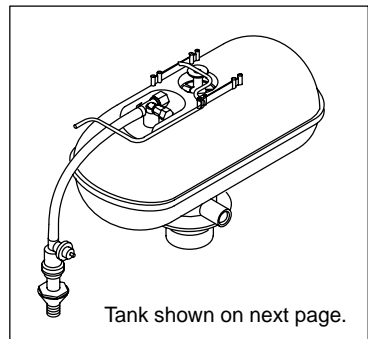

**Finish/color code must be specified when ordering.