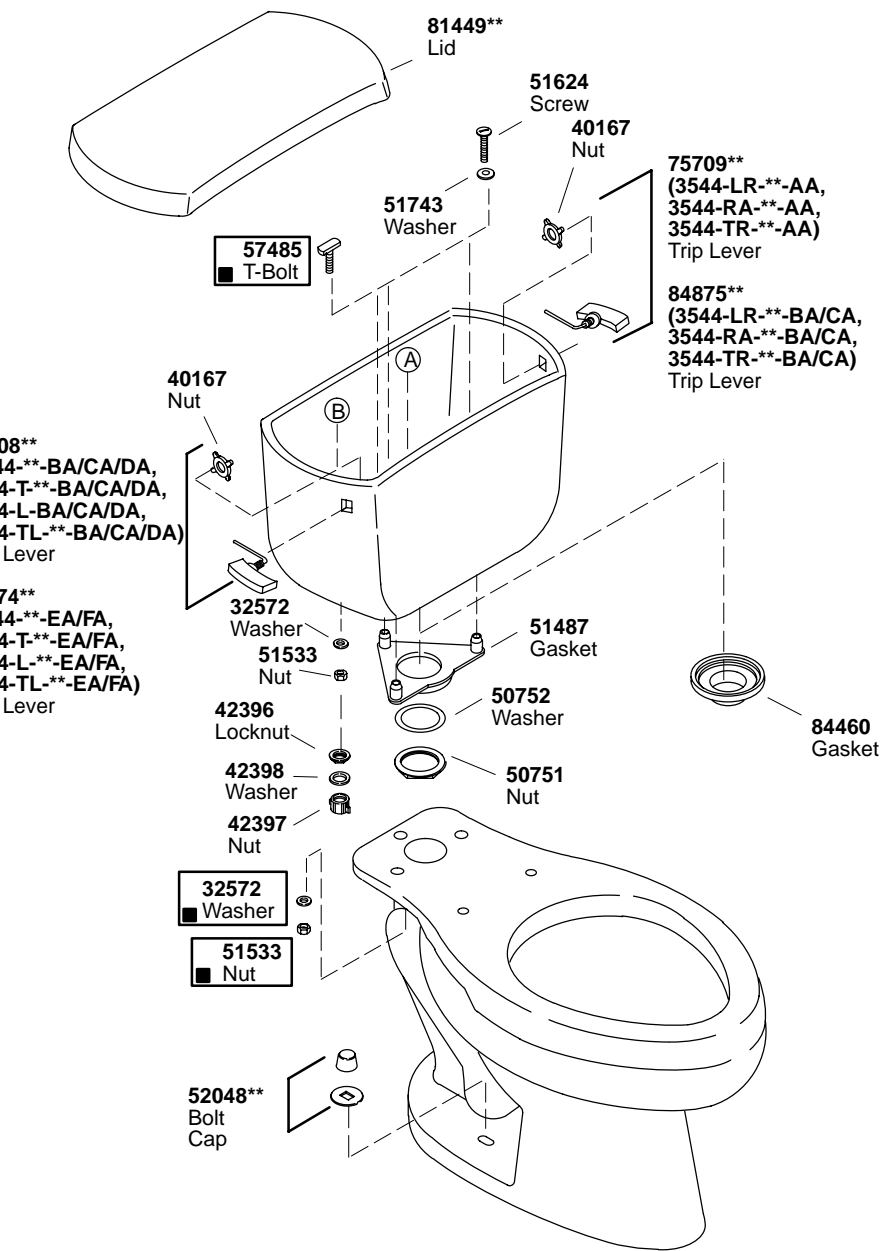

K#	Bowl	Tank Locks	Bed Pan Lugs	Right Hand Trip Lever	Left Hand Trip Lever
K-3544-**-AA/BA/CA/DA/EA/FA	Elongated				X
K-3544-T**-AA/BA/CA/DA/EA/FA	Elongated	X			X
K-3544-L**-AA/BA/CA/DA/EA/FA	Elongated		X		X
K-3544-LR**-AA/BA/CA	Elongated		X	X	
K-3544-RA**-AA/BA/CA	Elongated			X	
K-3544-TL**-AA/BA/CA/DA/EA/FA	Elongated	X	X		X
K-3544-TR**-AA/BA/CA	Elongated	X		X	

Hardware Kit 75715 Consists of:
 57485 (3 ea.), 32572 (3 ea.), 51533 (3 ea.)

**Finish/color code must be specified when ordering.

**Finish/color code must be specified when ordering.