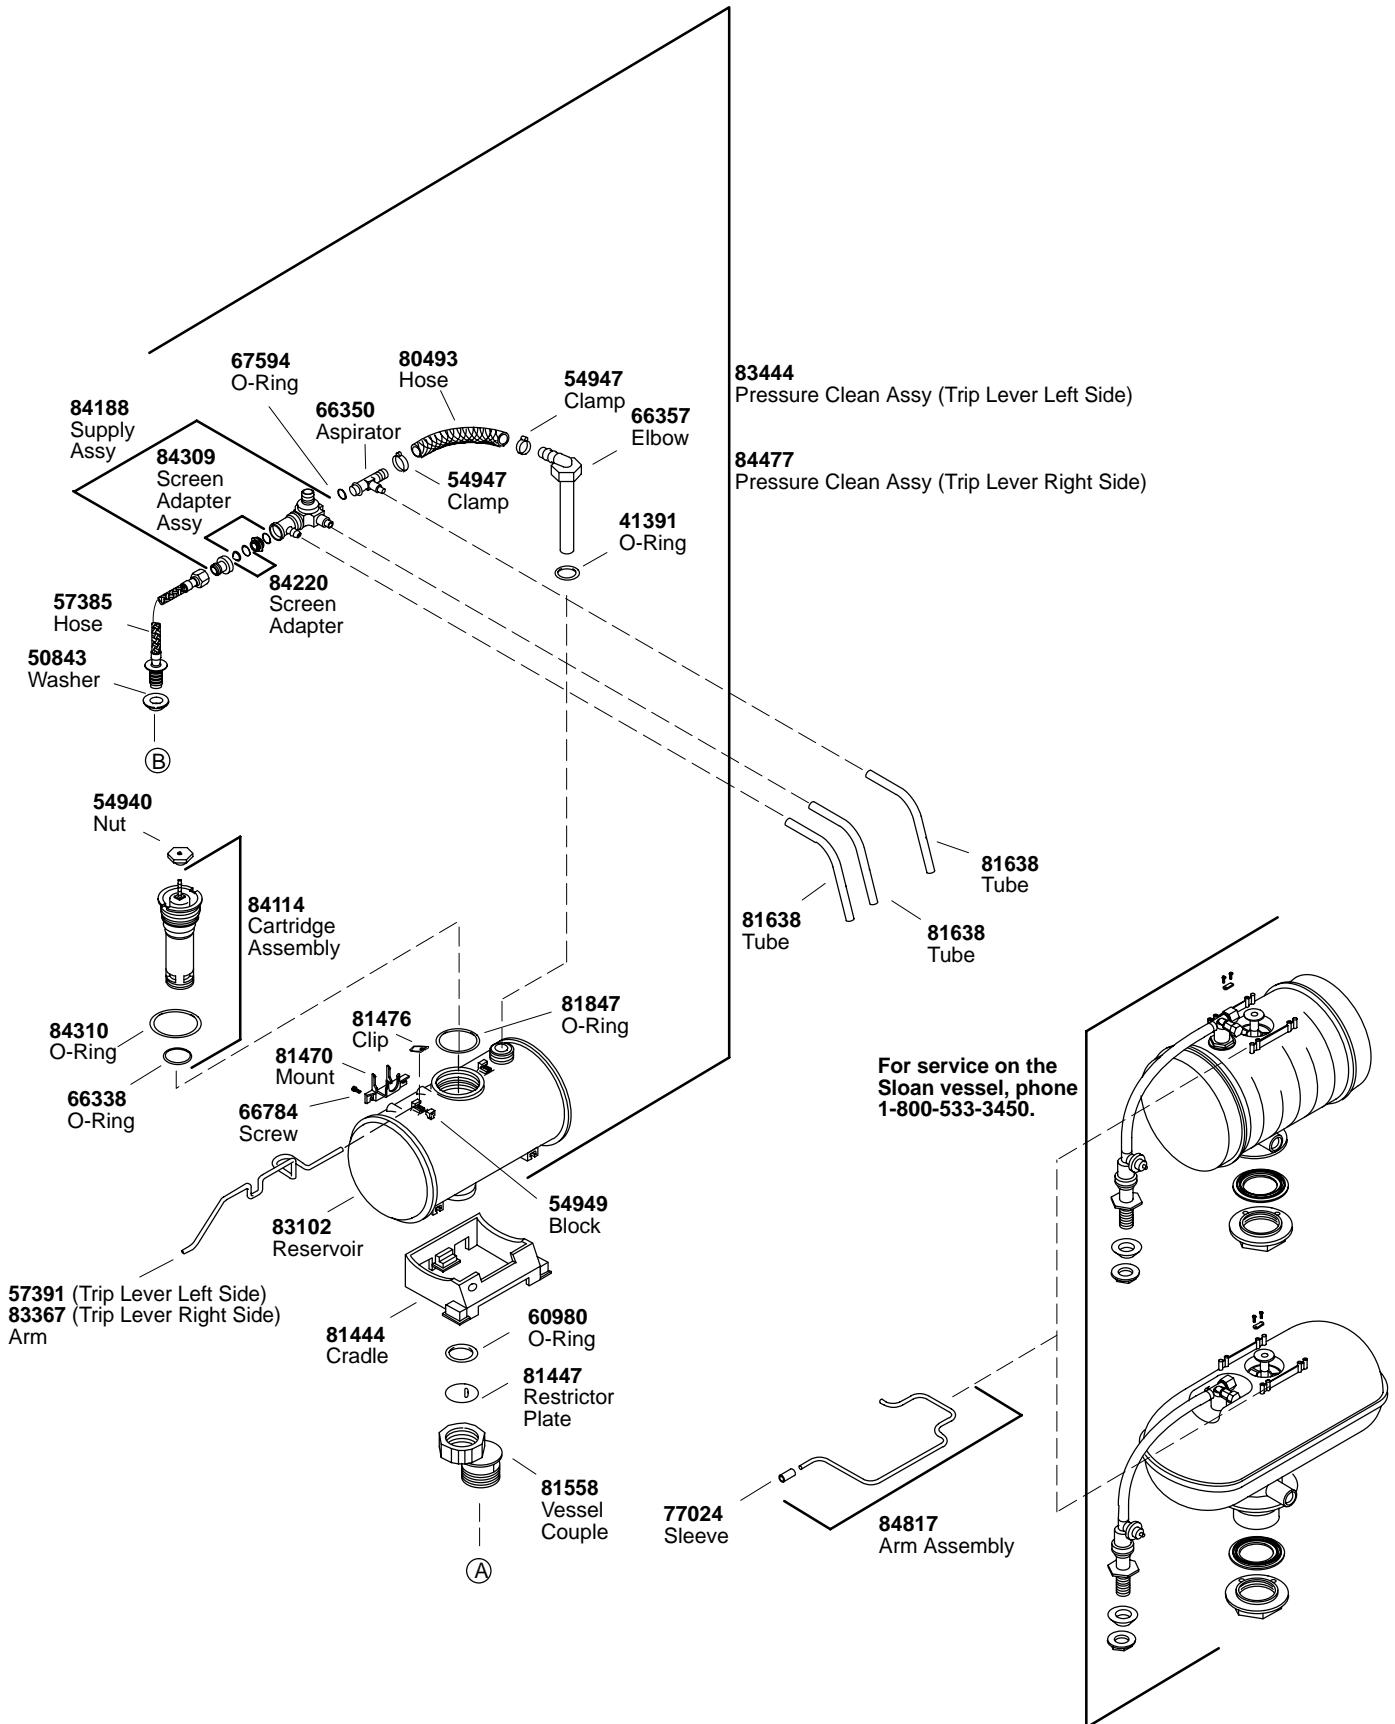

K#	Bowl	Tank Locks	Bed Pan Lugs	Right Hand Trip Lever	Left Hand Trip Lever
K-3544-**-AA/BA/CA/DA/EA/FA	Elongated				X
K-3544-T**-AA/BA/CA/DA/EA/FA	Elongated	X			X
K-3544-L**-AA/BA/CA/DA/EA/FA	Elongated		X		X
K-3544-LR**-AA/BA/CA	Elongated		X	X	
K-3544-RA**-AA/BA/CA	Elongated			X	
K-3544-TL**-AA/BA/CA/DA/EA/FA	Elongated	X	X		X
K-3544-TR**-AA/BA/CA	Elongated	X		X	

Hardware Kit 75715 Consists of:
 57485 (3 ea.), 32572 (3 ea.), 51533 (3 ea.)

**Finish/color code must be specified when ordering.

**Finish/color code must be specified when ordering.