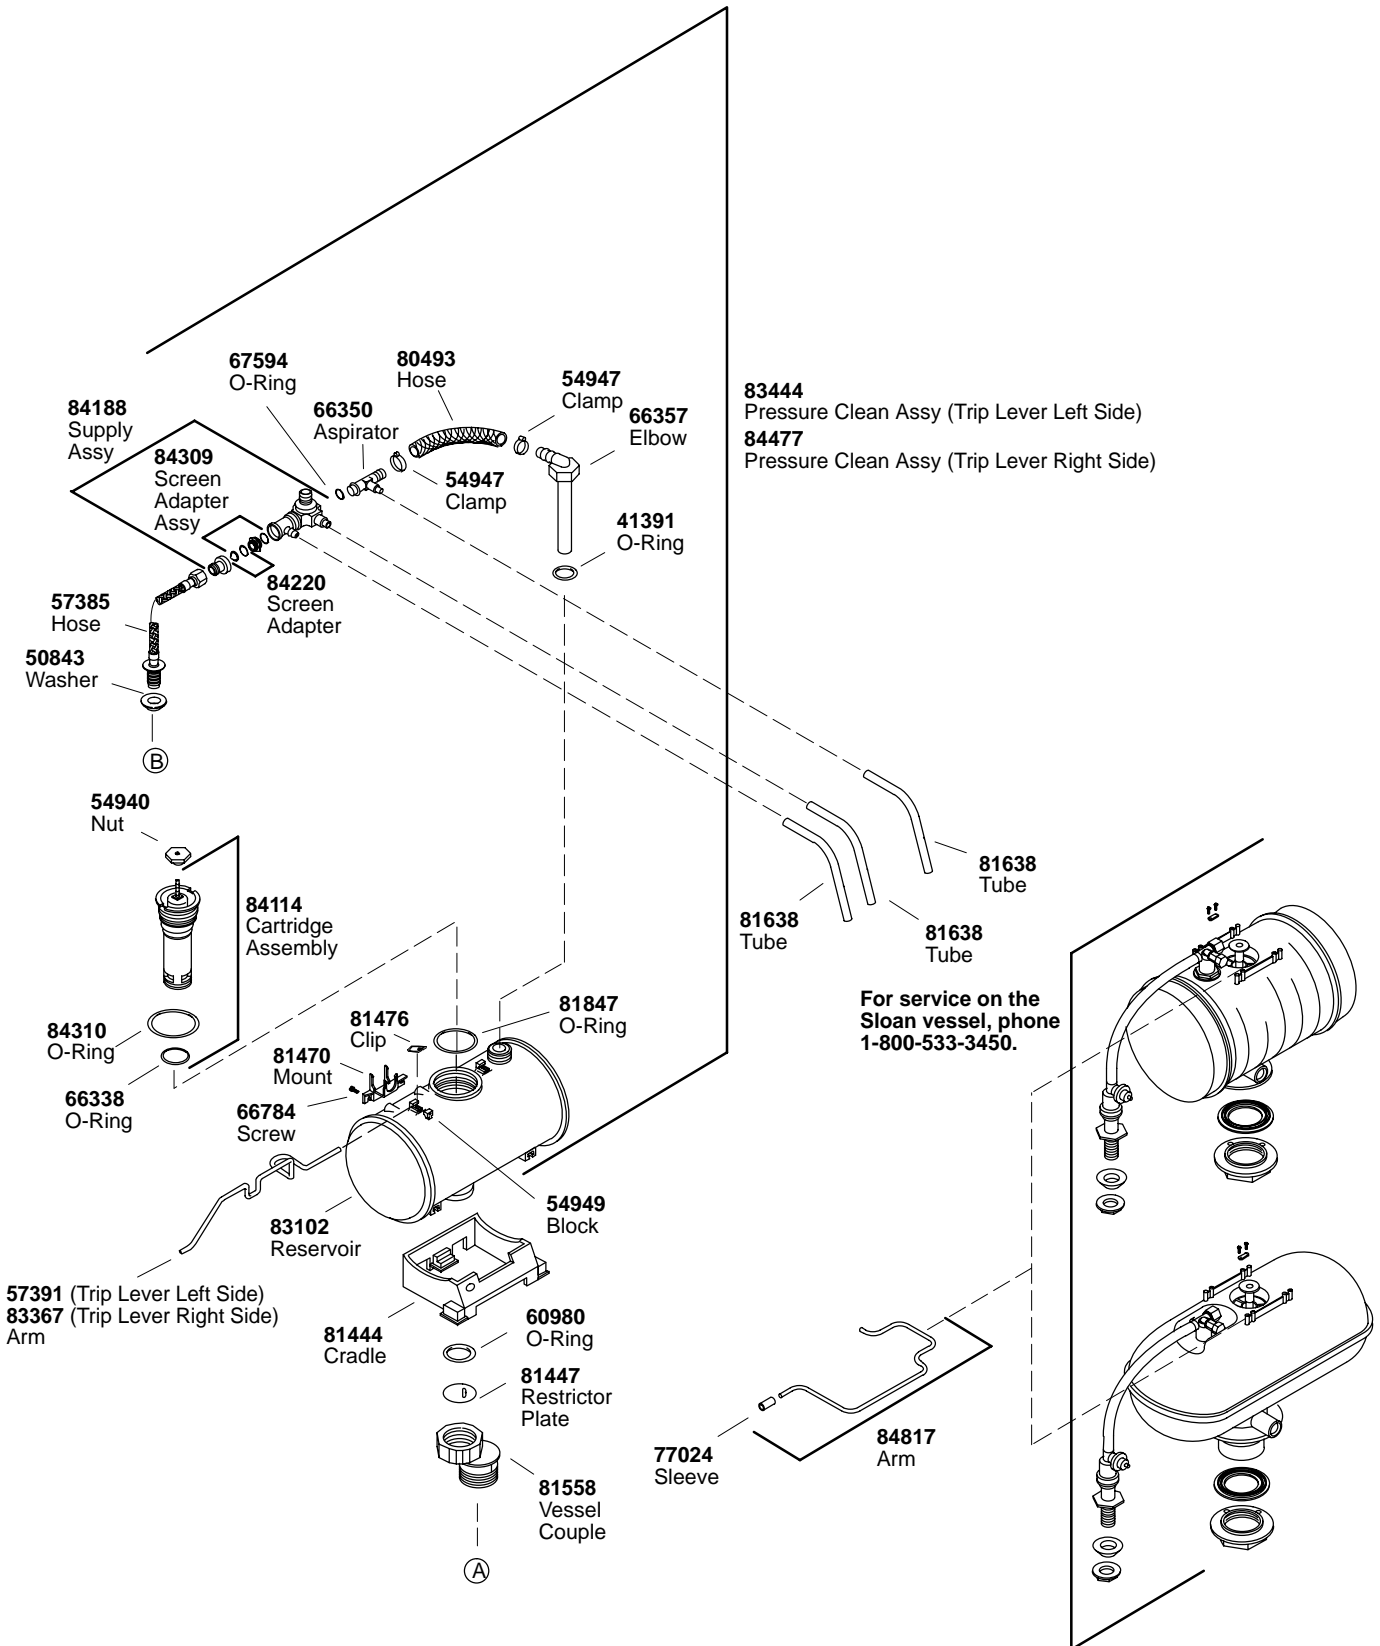

K#	Bowl	Tank Locks	Bed Pan Lugs	Right Hand Trip Lever	Left Hand Trip Lever
K-3546-**-AA/BA/CA/DA/EA/FA	Elongated				X
K-3546-T**-AA/BA/CA/DA/EA/FA	Elongated	X			X
K-3546-L**-AA/BA/CA/DA	Elongated		X		X
K-3546-RA**-AA/BA/CA	Elongated			X	
K-3546-TR**-AA/BA/CA	Elongated	X		X	

Hardware Kit **75715** Consists of:  
**57485** (3 ea.), **32572** (3 ea.), **51533** (3 ea.)

\*\*Finish/color code must be specified when ordering.

**\*\*Finish/color code must be specified when ordering.**