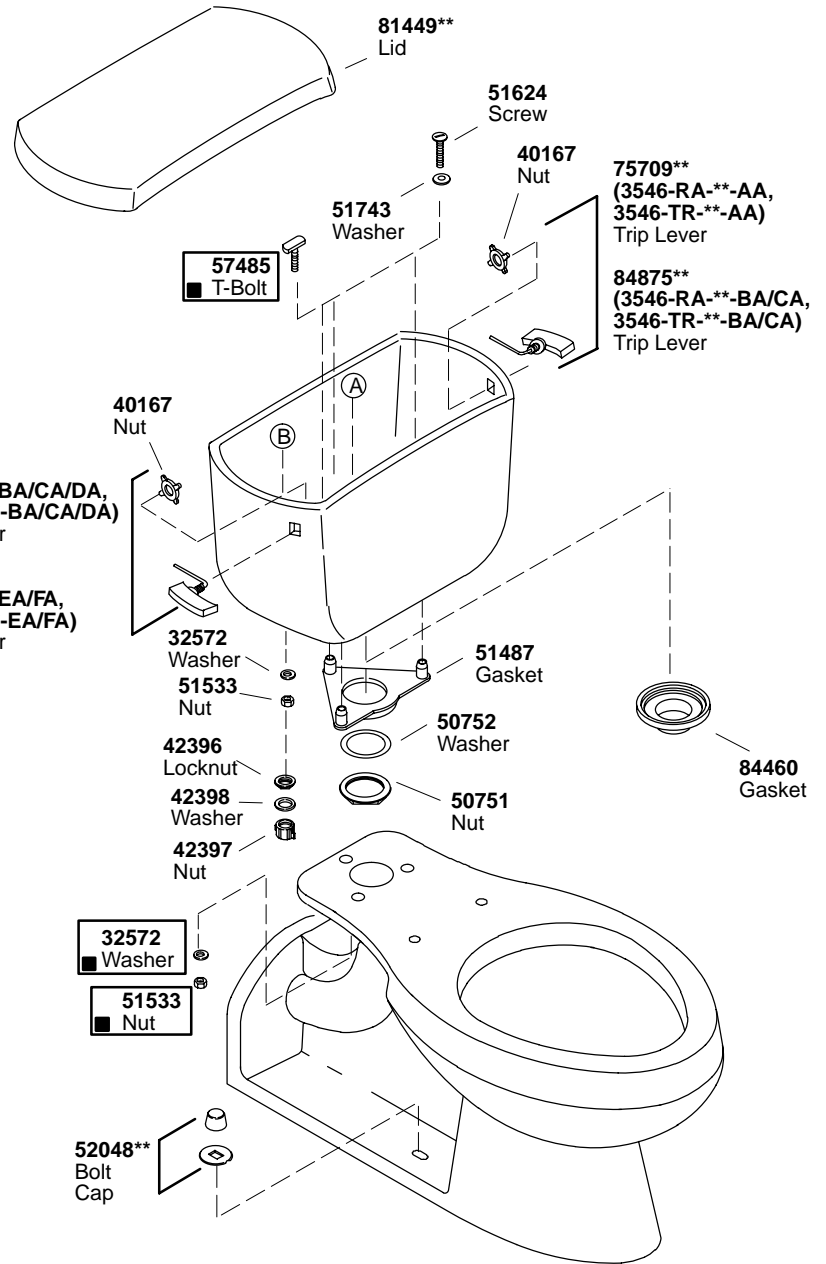

K#	Bowl	Tank Locks	Bed Pan Lugs	Right Hand Trip Lever	Left Hand Trip Lever
K-3546-**-AA/BA/CA/DA/EA/FA	Elongated				X
K-3546-T**-AA/BA/CA/DA/EA/FA	Elongated	X			X
K-3546-L**-AA/BA/CA/DA	Elongated		X		X
K-3546-RA**-AA/BA/CA	Elongated			X	
K-3546-TR**-AA/BA/CA	Elongated	X		X	

Hardware Kit **75715** Consists of:  
**57485** (3 ea.), **32572** (3 ea.), **51533** (3 ea.)

\*\*Finish/color code must be specified when ordering.

**\*\*Finish/color code must be specified when ordering.**