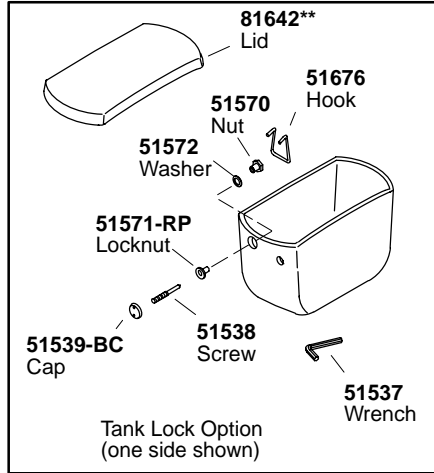

K#	Bowl	Tank Locks	Bed Pan Lugs	Right Hand Trip Lever	Left Hand Trip Lever
K-3546-**-AA/BA/CA/DA/EA/FA	Elongated				X
K-3546-T**-AA/BA/CA/DA/EA/FA	Elongated	X			X
K-3546-L**-AA/BA/CA/DA	Elongated		X		X
K-3546-RA**-AA/BA/CA	Elongated			X	
K-3546-TR**-AA/BA/CA	Elongated	X		X	

Hardware Kit **75715** Consists of:  
**57485** (3 ea.), **32572** (3 ea.), **51533** (3 ea.)

\*\*Finish/color code must be specified when ordering.

**\*\*Finish/color code must be specified when ordering.**