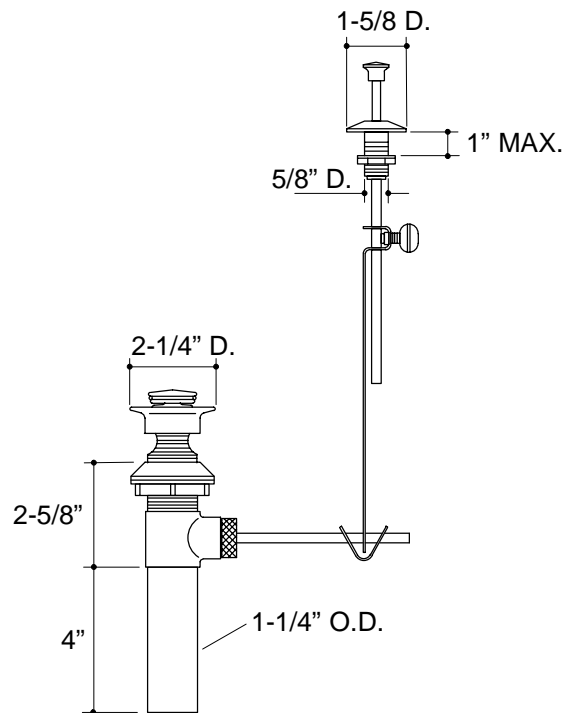

Ordering Information

Applicable product:	
Drain with pop-up assembly	K-7701

316

K-7701 Lavatory Drain
113170-1-BA (-)

NOTES: