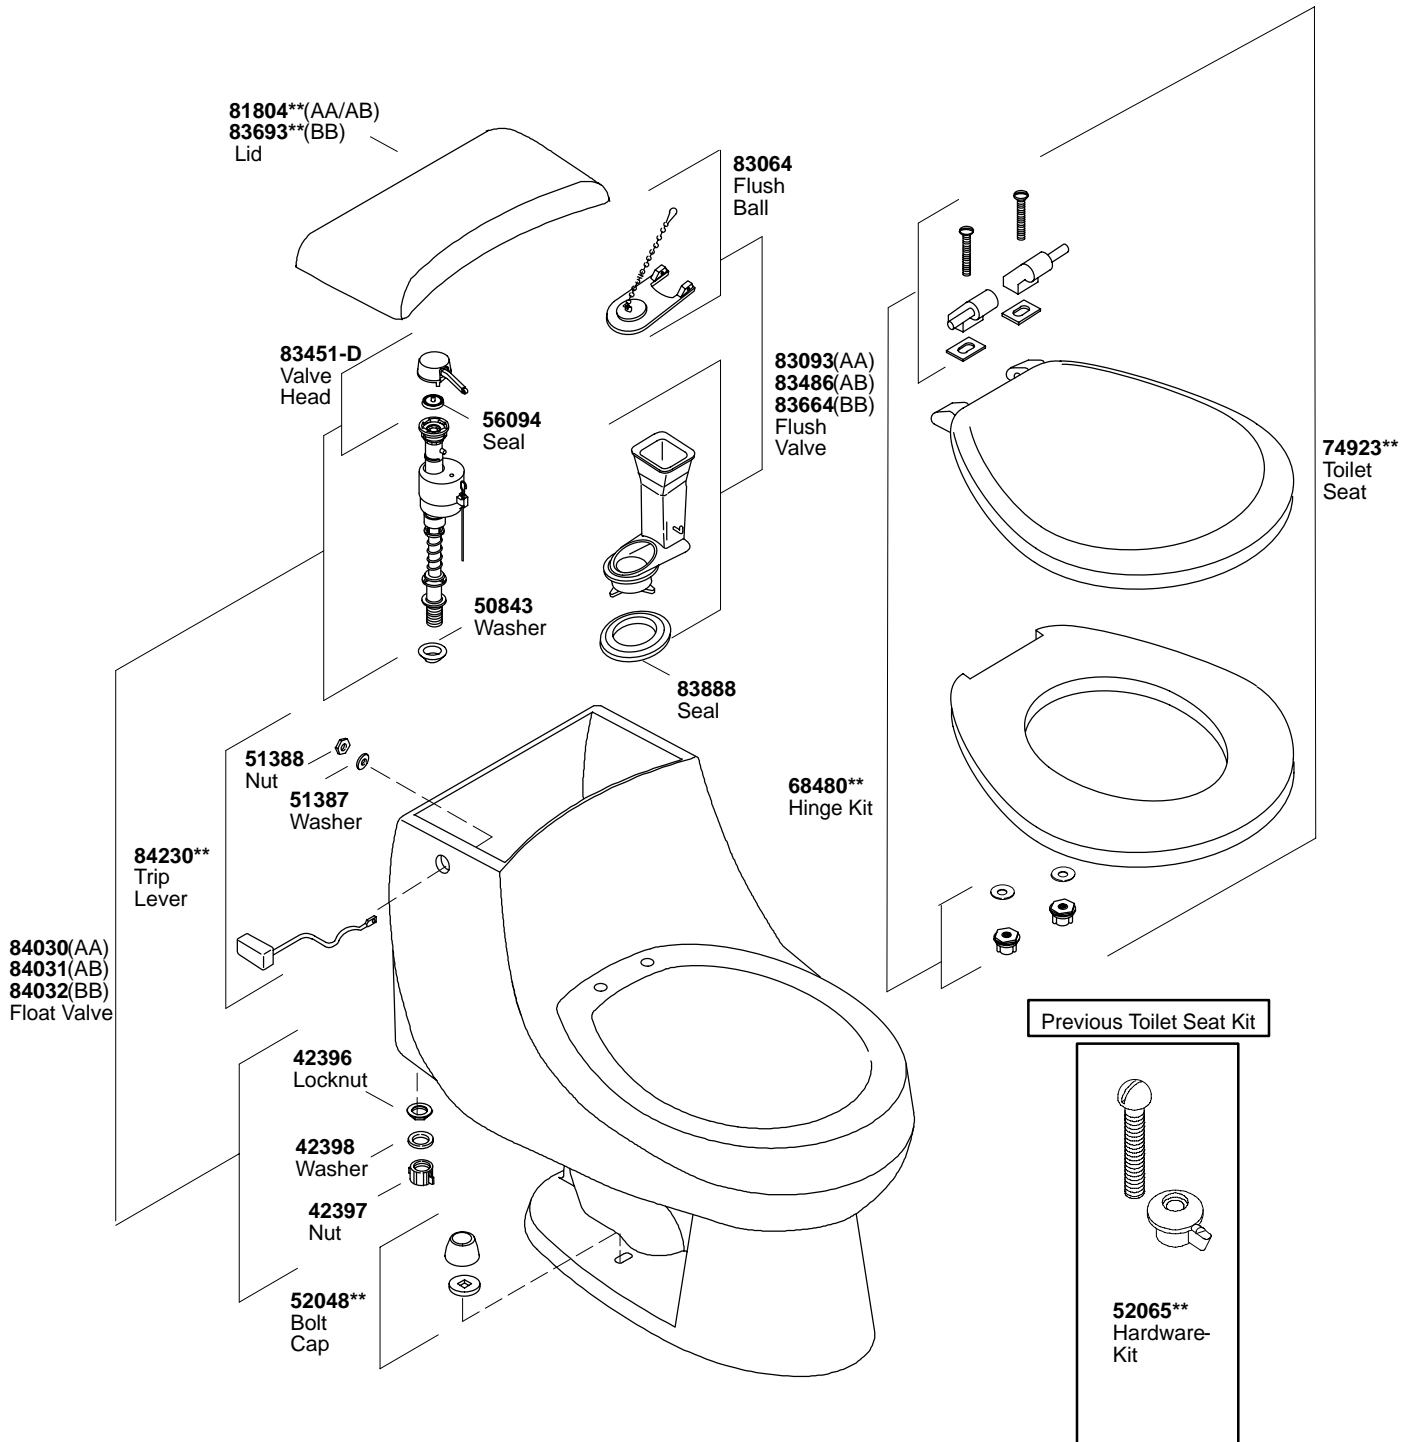

|                    |       |
|--------------------|-------|
| K#                 | Bowl  |
| K-3434-**-AA/AB/BB | Round |

\*\*Finish/color code must be specified when ordering.