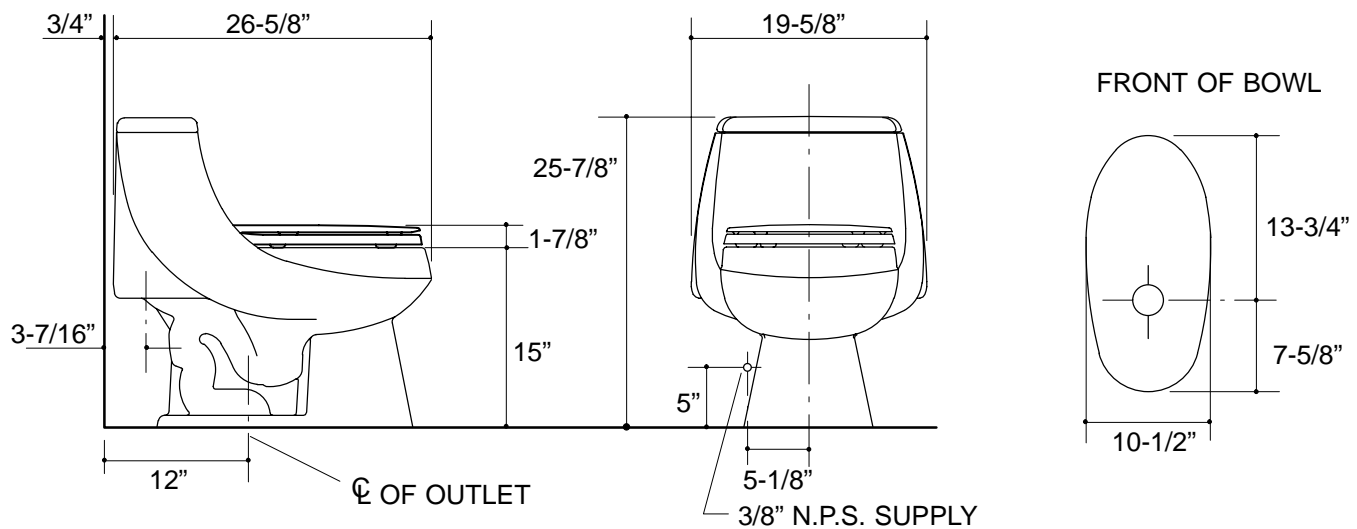

K-3434-X

FEATURES

- 12" rough-in
- Vitreous china
- Round front bowl
- Peacekeeper™ system
- One-piece
- Less supply
- 1.6 gpf
- Peacekeeper seat-actuated flush

CODES/STANDARDS APPLICABLE

Specified model meets or exceeds the following:

PRODUCT SPECIFICATION:

The round front one-piece toilet shall be 12" rough-in with Peacekeeper™ system. Toilet shall be made of vitreous china. Toilet shall be less supply. Toilet shall be 1.6 gpf. Toilet shall have Peacekeeper seat-actuated flush. Toilet shall be Kohler Model K-3434-X-_____.

PRODUCT INFORMATION

Fixture:	
Configuration	1-piece, round front
Gallons per flush	1.6 gallons
Passageway	2"
Water depth from rim	6-7/8"
Seat post hole centers	5-1/2"
Included Components:	
Seat	93229
Tank cover	83693
Bolt cap accessory pack	52048
Tank accessory pack	52265
Peacekeeper assembly	81764