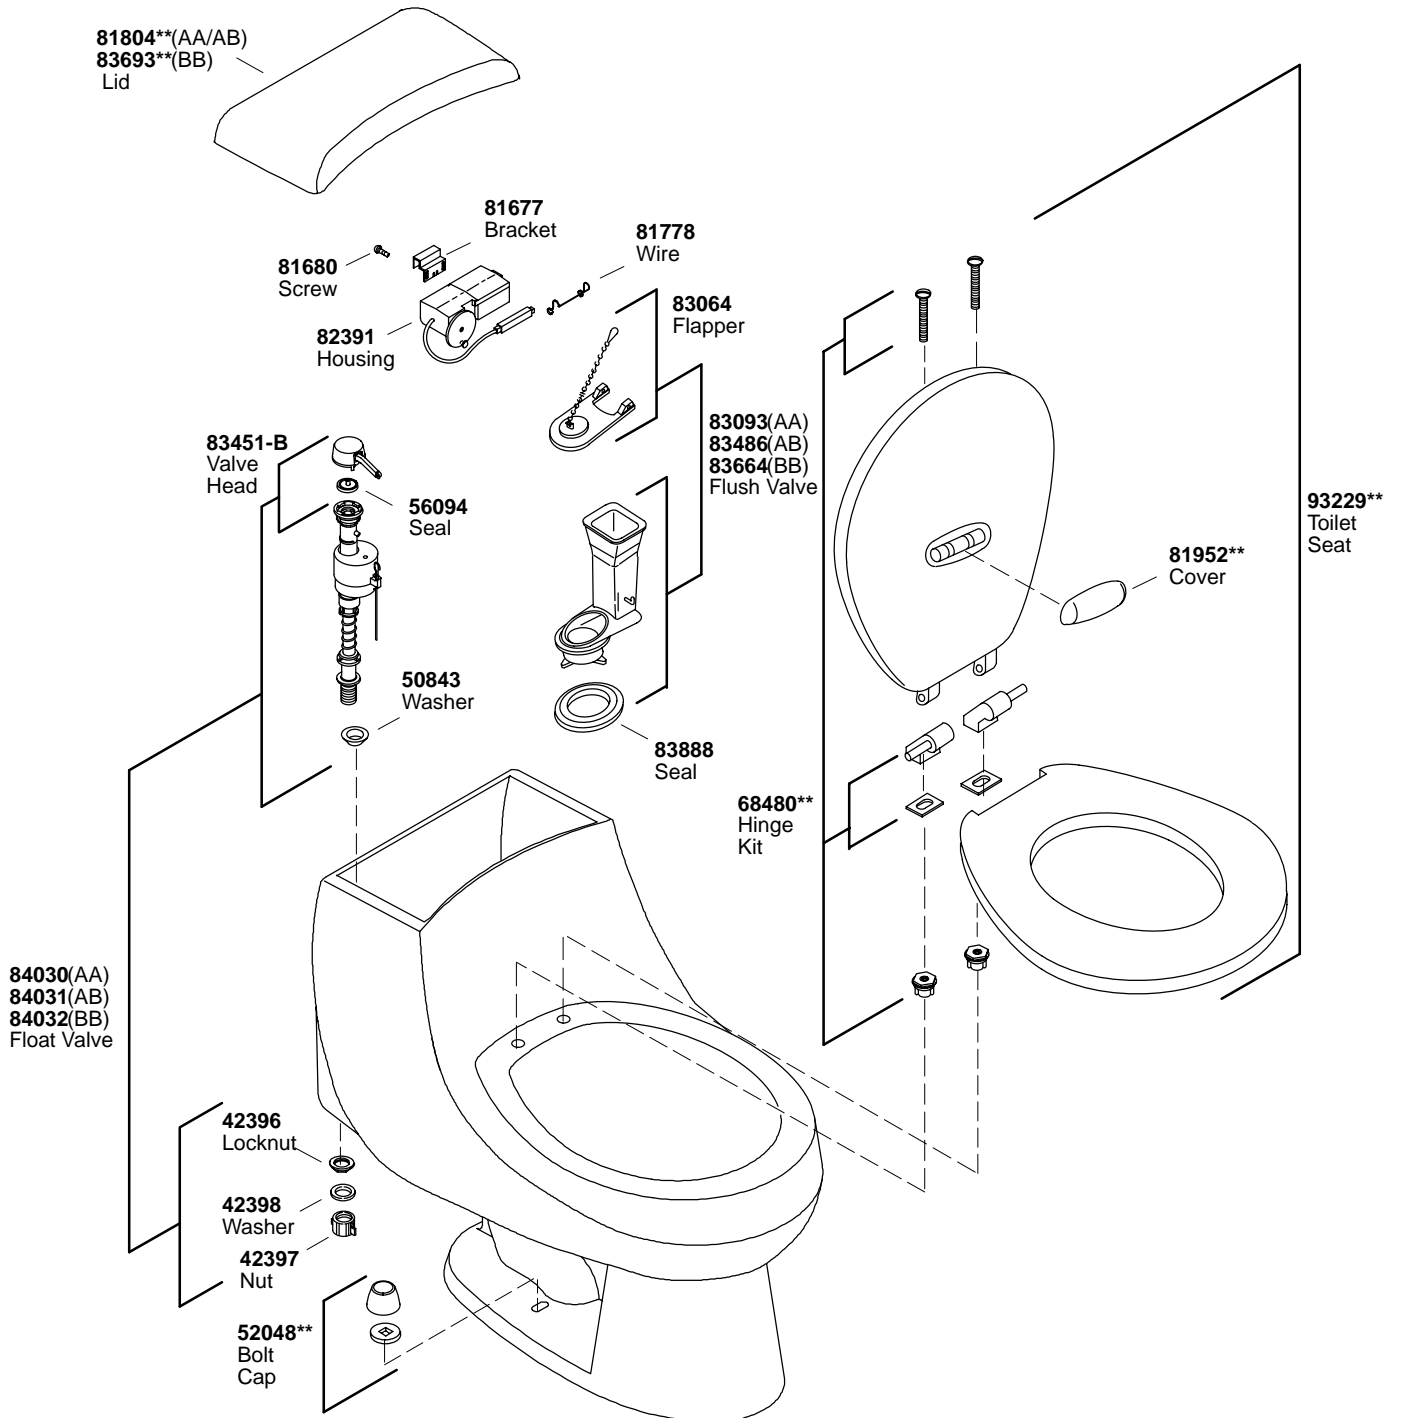

K#	Bowl
K-3434-X-**-AA/AB/BB	Round

\*\*Finish/color code must be specified when ordering.