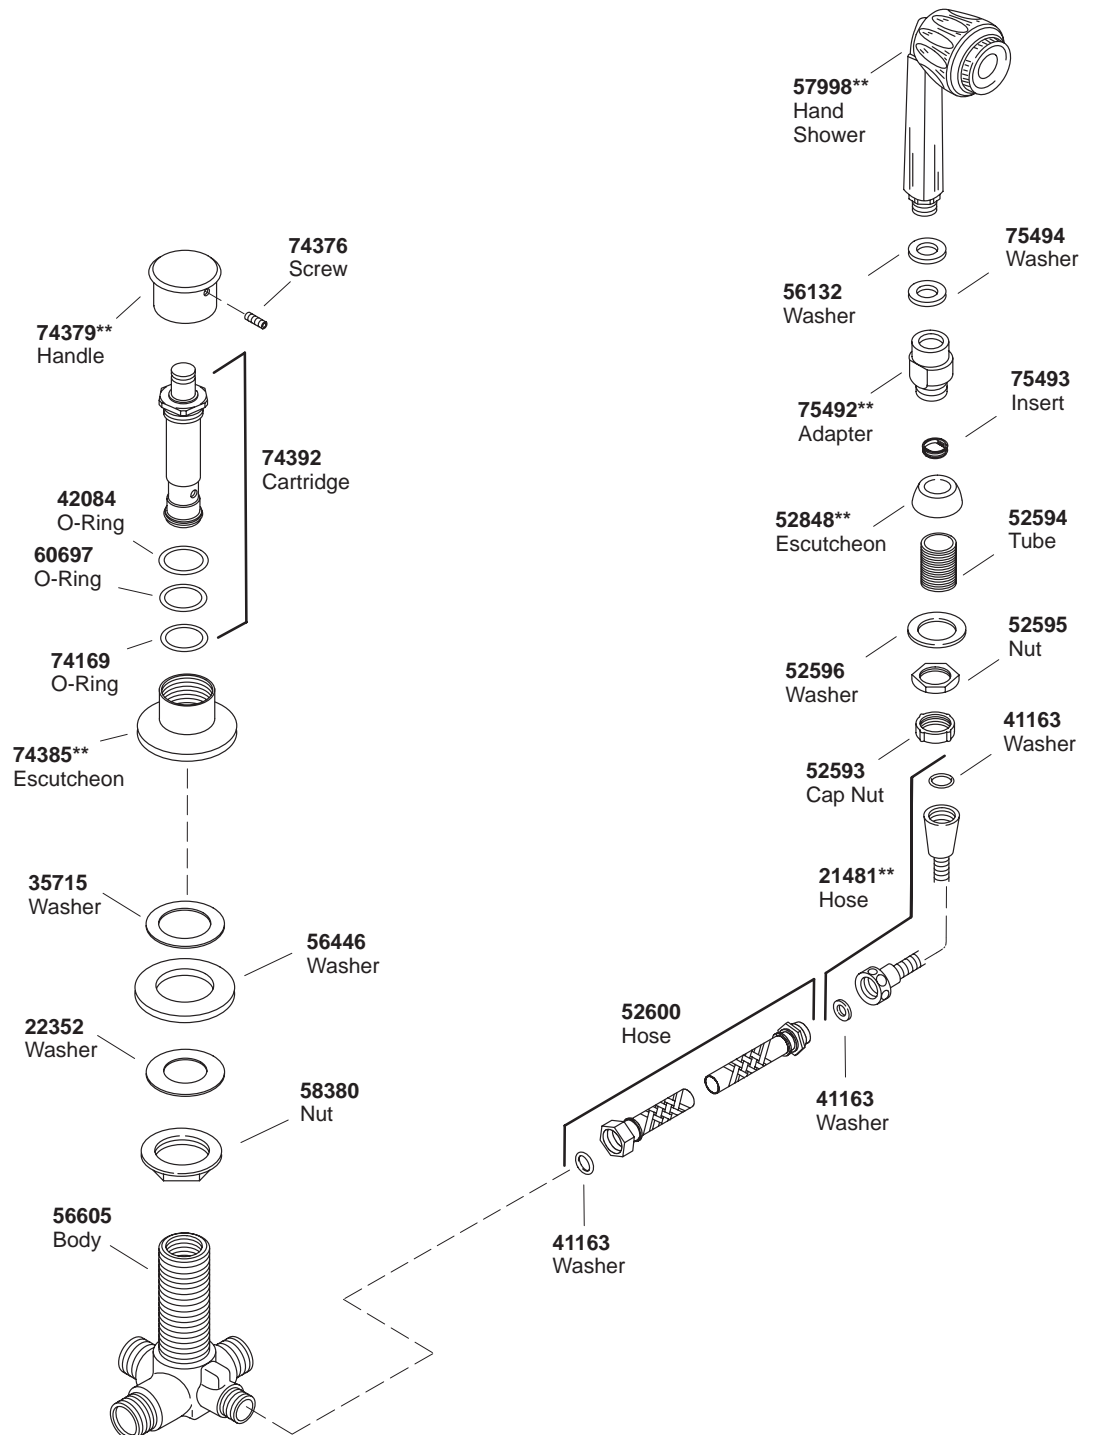

KOHLER® SERVICE PARTS

TWO-WAY DIVERTER VALVE/ HANDSHOWER

K#	Diverter Valve	Persona Handshower
K-6527-**-AA	X	X
K-9530-**-BA	X	

**Finish/color code must be specified when ordering.