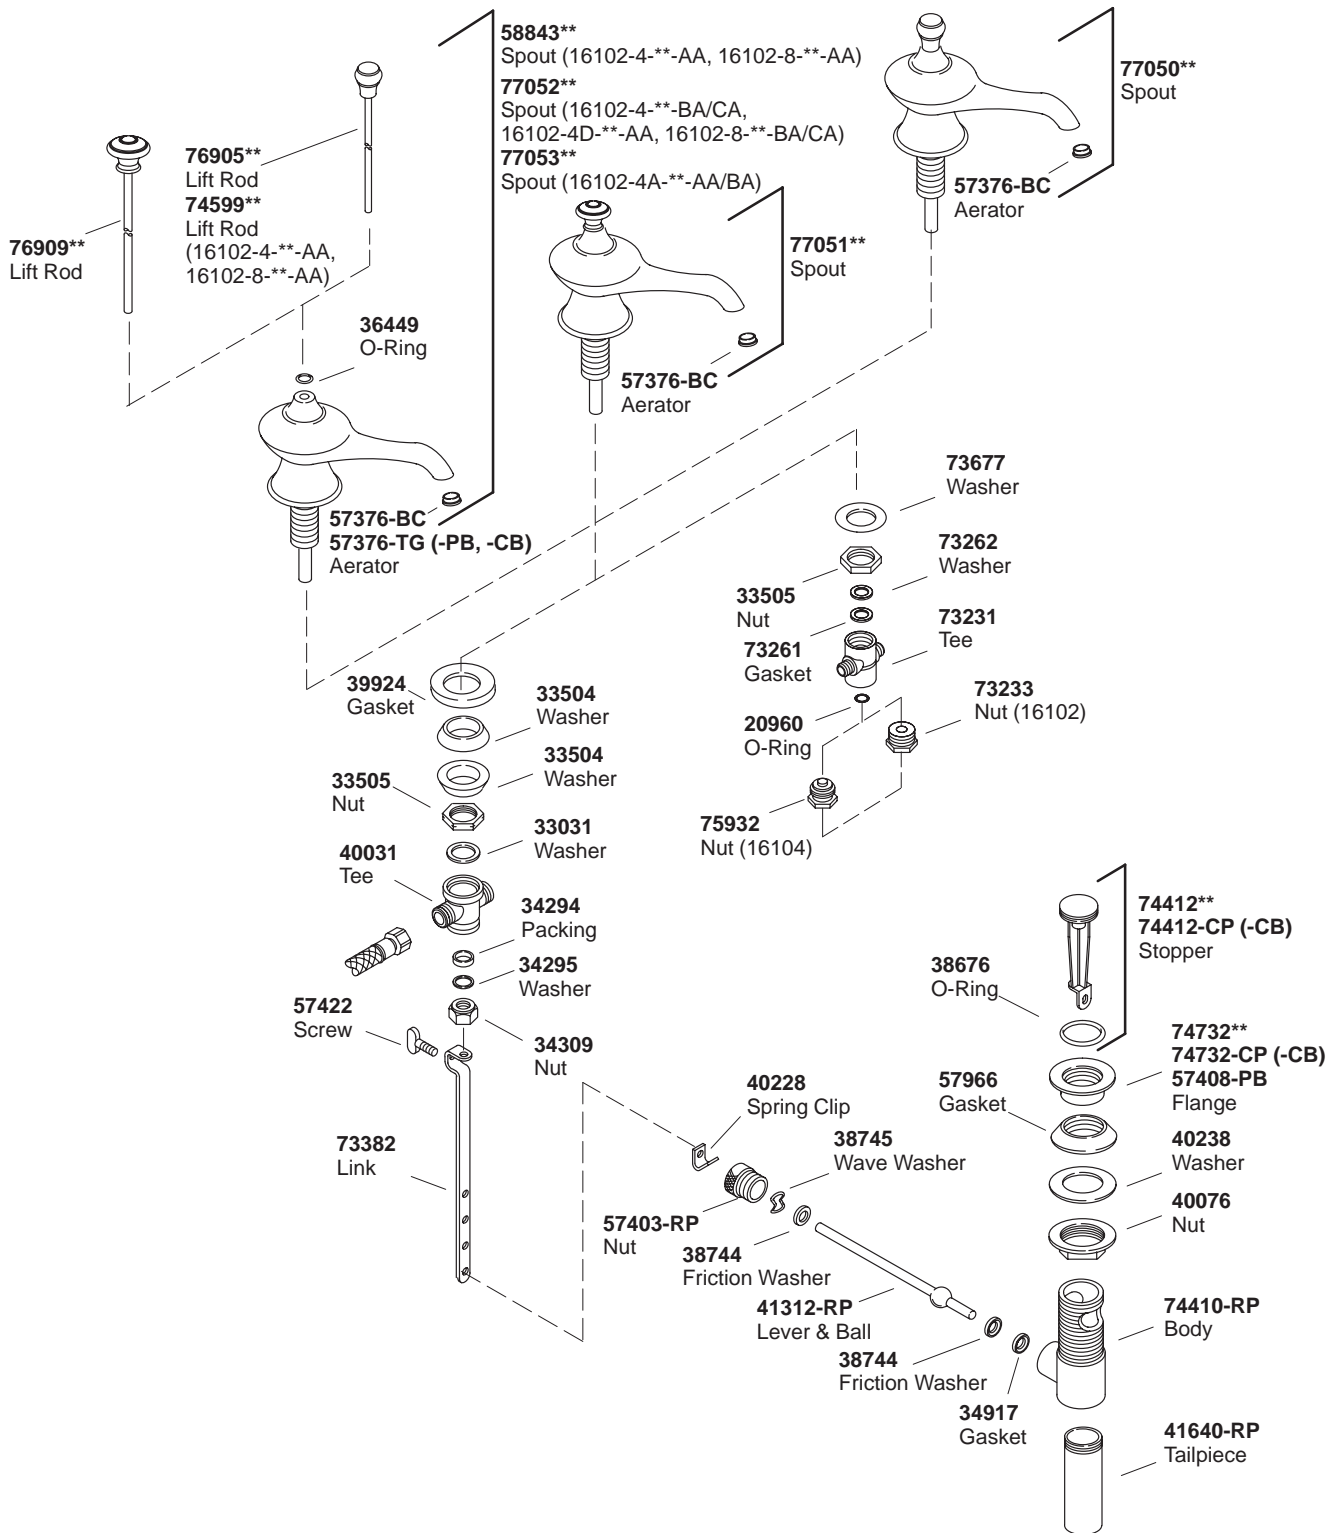

K#	Scroll Handles	Dome Handles	Traditional Handles	©Disney Handles	Pop-Up Drain
K-16102-4-**-AA/BA/CA	X				X
K-16102-4A-**-AA/BA			X		X
K-16102-4D-**-AA				X	X
K-16102-8-**-AA/BA/CA		X			X
K-16104-4-**-AA/BA	X				
K-16104-4A-**-AA/BA			X		

**Finish/color code must be specified when ordering.

**Finish/color code must be specified when ordering.