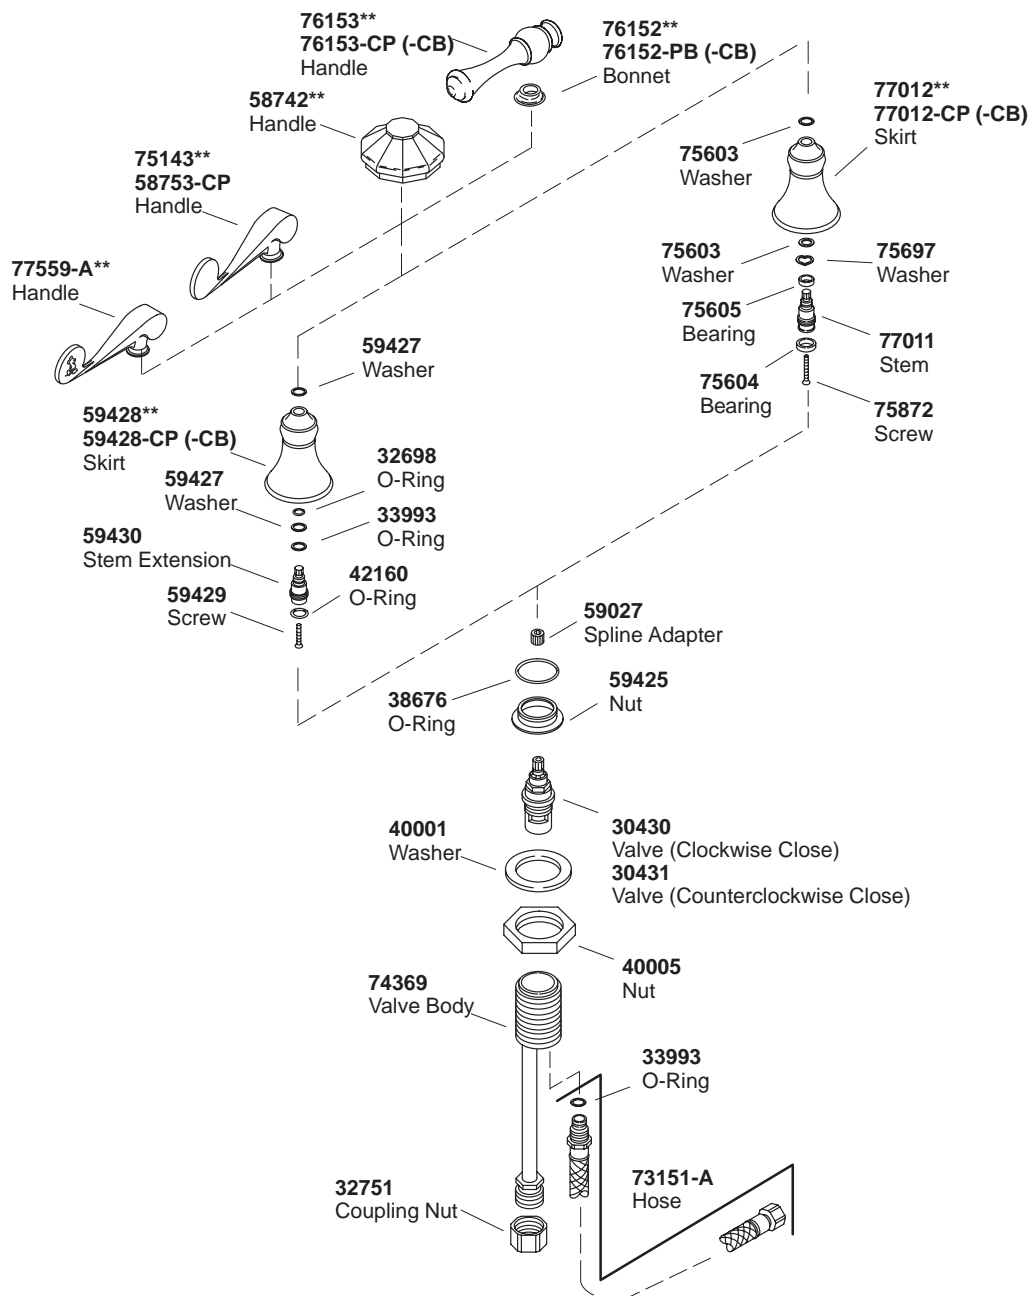

K#	Scroll Handles	Dome Handles	Traditional Handles	©Disney Handles	Pop-Up Drain
K-16102-4-**-AA/BA/CA	X				X
K-16102-4A-**-AA/BA			X		X
K-16102-4D-**-AA				X	X
K-16102-8-**-AA/BA/CA		X			X
K-16104-4-**-AA/BA	X				
K-16104-4A-**-AA/BA			X		

**Finish/color code must be specified when ordering.

**Finish/color code must be specified when ordering.