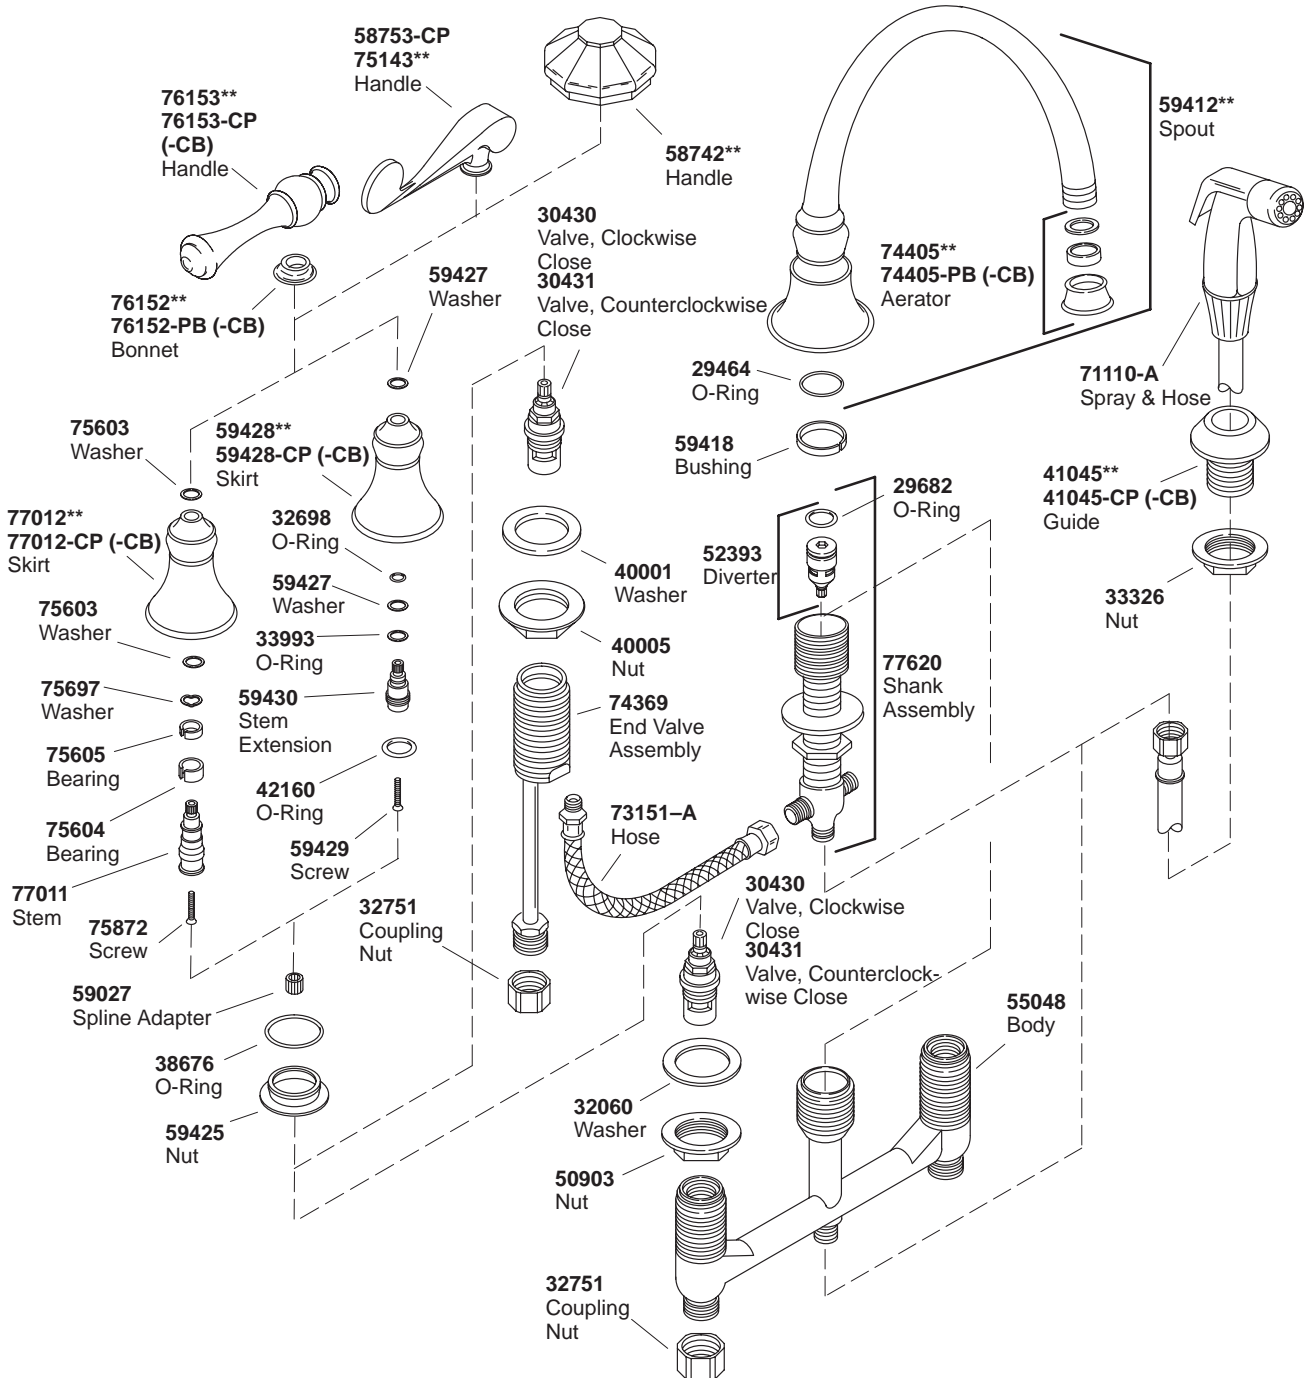

# KOHLER® SERVICE PARTS

## REVIVAL™ KITCHEN SINK FAUCET

K#	Lever Handle	Traditional Lever Handle	Dome Handle
K-16109-4-**-AA/BA/CA	X		
K-16109-4A-**-AA/BA/CA		X	
K-16109-8-**-AA/BA/CA			X

\*\*Finish/color code must be specified when ordering.