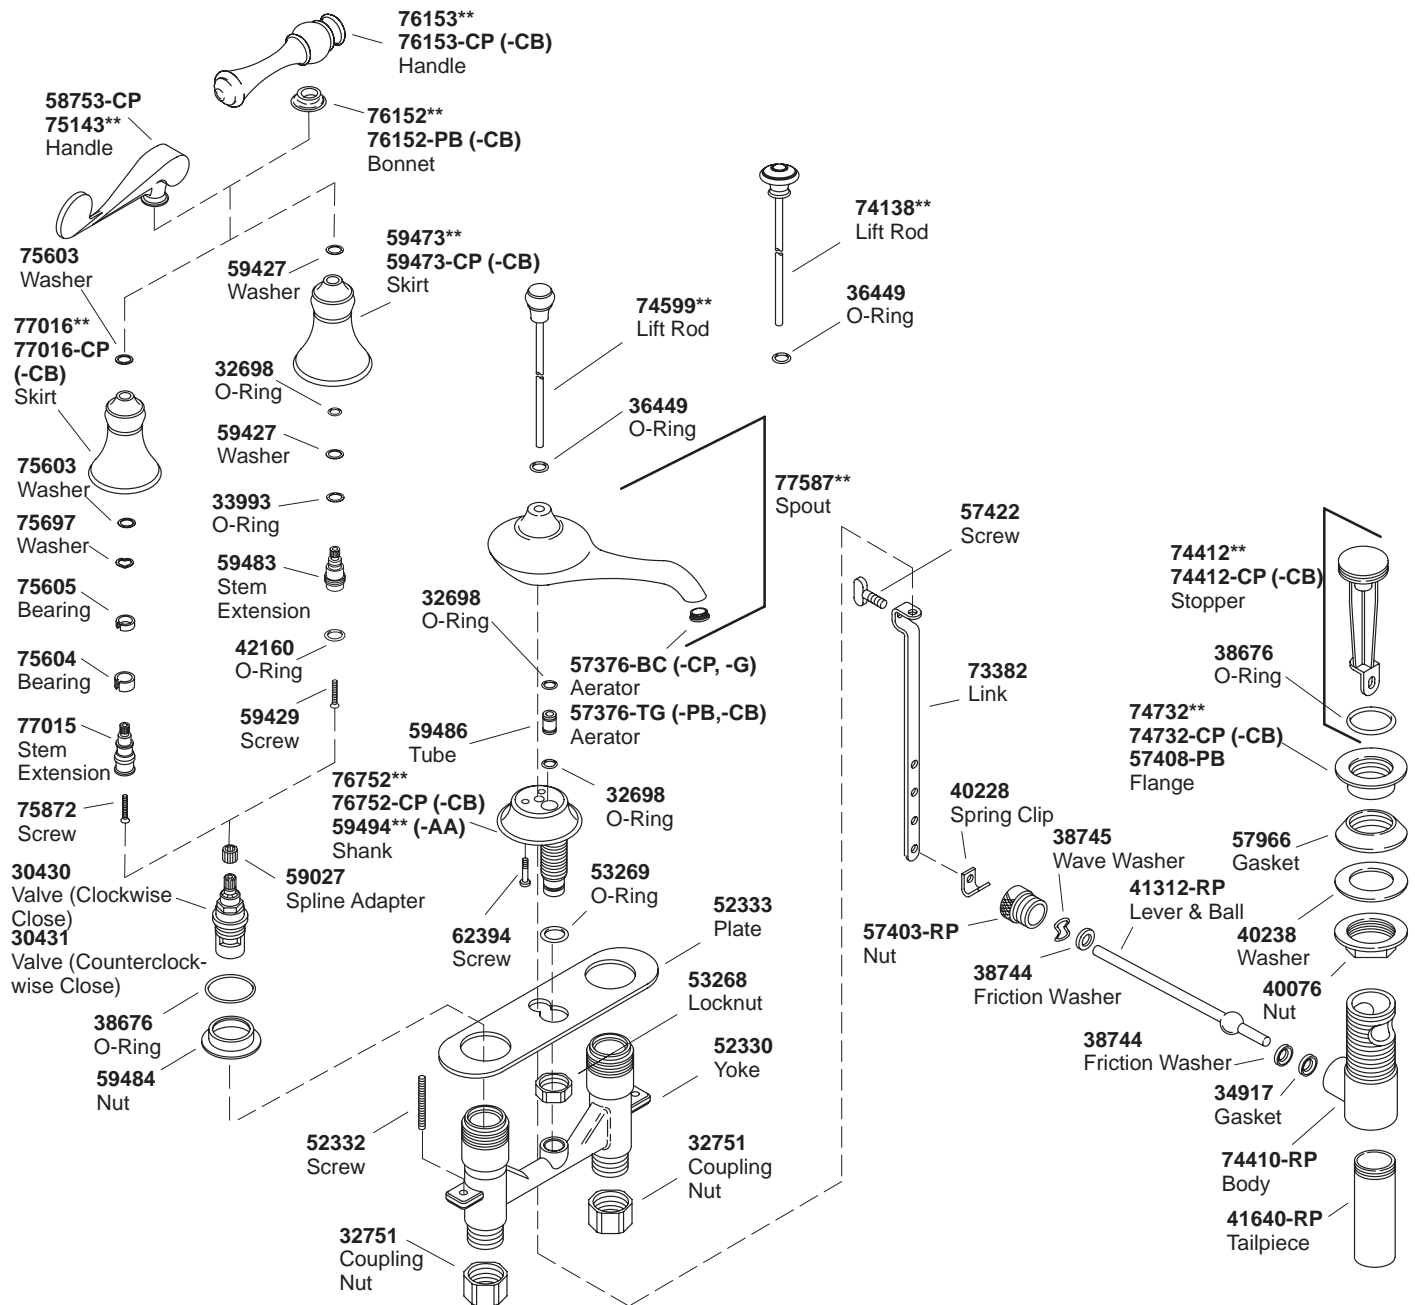

# KOHLER® SERVICE PARTS

## REVIVAL™ CENTERSPREAD LAVATORY FAUCET

K#	Lever Handle	Traditional Lever Handle
K-16101-4-**-AA/BA/CA	X	
K-16101-4A-**-AA/BA/CA		X

\*\*Finish/color code must be specified when ordering.