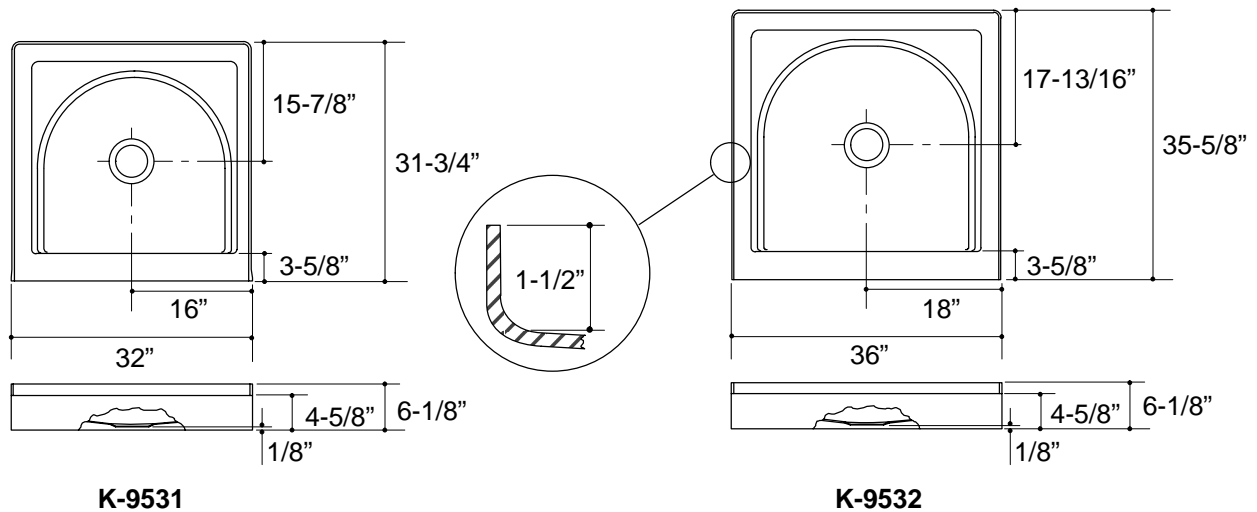

SHOWER RECEPTOR

K-9531, K-9532

FEATURES

- 32" x 31-3/4" (K-9531)
- 36" x 35-5/8" (K-9532)
- Acrylic
- Terraced side walls
- Slip-resistant textured bottom

CODES/STANDARDS APPLICABLE

Specified model meets or exceeds the following:

Recommended Accessories				
K-9132	Drain	<input type="checkbox"/> CP	<input type="checkbox"/> PB	<input type="checkbox"/> Other_____

Optional Accessories				
K-9881	Glassworks™ pivot shower door (for K-9531)* OR	<input type="checkbox"/> SV	<input type="checkbox"/> BR	
K-9886	Glassworks pivot shower door (for K-9531)*	<input type="checkbox"/> SV	<input type="checkbox"/> BR	
K-9883	Glassworks™ pivot shower door (for K-9532)* OR	<input type="checkbox"/> SV	<input type="checkbox"/> BR	
K-9856	Profile pivot shower door (for K-9532)* OR	<input type="checkbox"/> SV	<input type="checkbox"/> BR	
K-703028	Forum™ bypass shower door (for K-9532)*	<input type="checkbox"/> SH	<input type="checkbox"/> BH	<input type="checkbox"/> 0 White

* Refer to Fixtures Price Book for glass options.

PRODUCT SPECIFICATION:

The shower receptor shall be 32" in length and 31-3/4" in width (K-9531) or 36" in length and 35-5/8" in width (K-9532). Shower receptor shall be made of acrylic. Shower receptor shall have terraced side walls. Shower receptor shall have slip-resistant textured bottom. Shower receptor shall be Kohler Model K-_____-_____.

PRODUCT INFORMATION

Fixture:	
Weight, K-9531	33 lbs.
Weight, K-9532	47 lbs.
Configuration	1-piece
Drain Outlet	3-3/8" D.

1.25>132

PRODUCT DIAGRAM