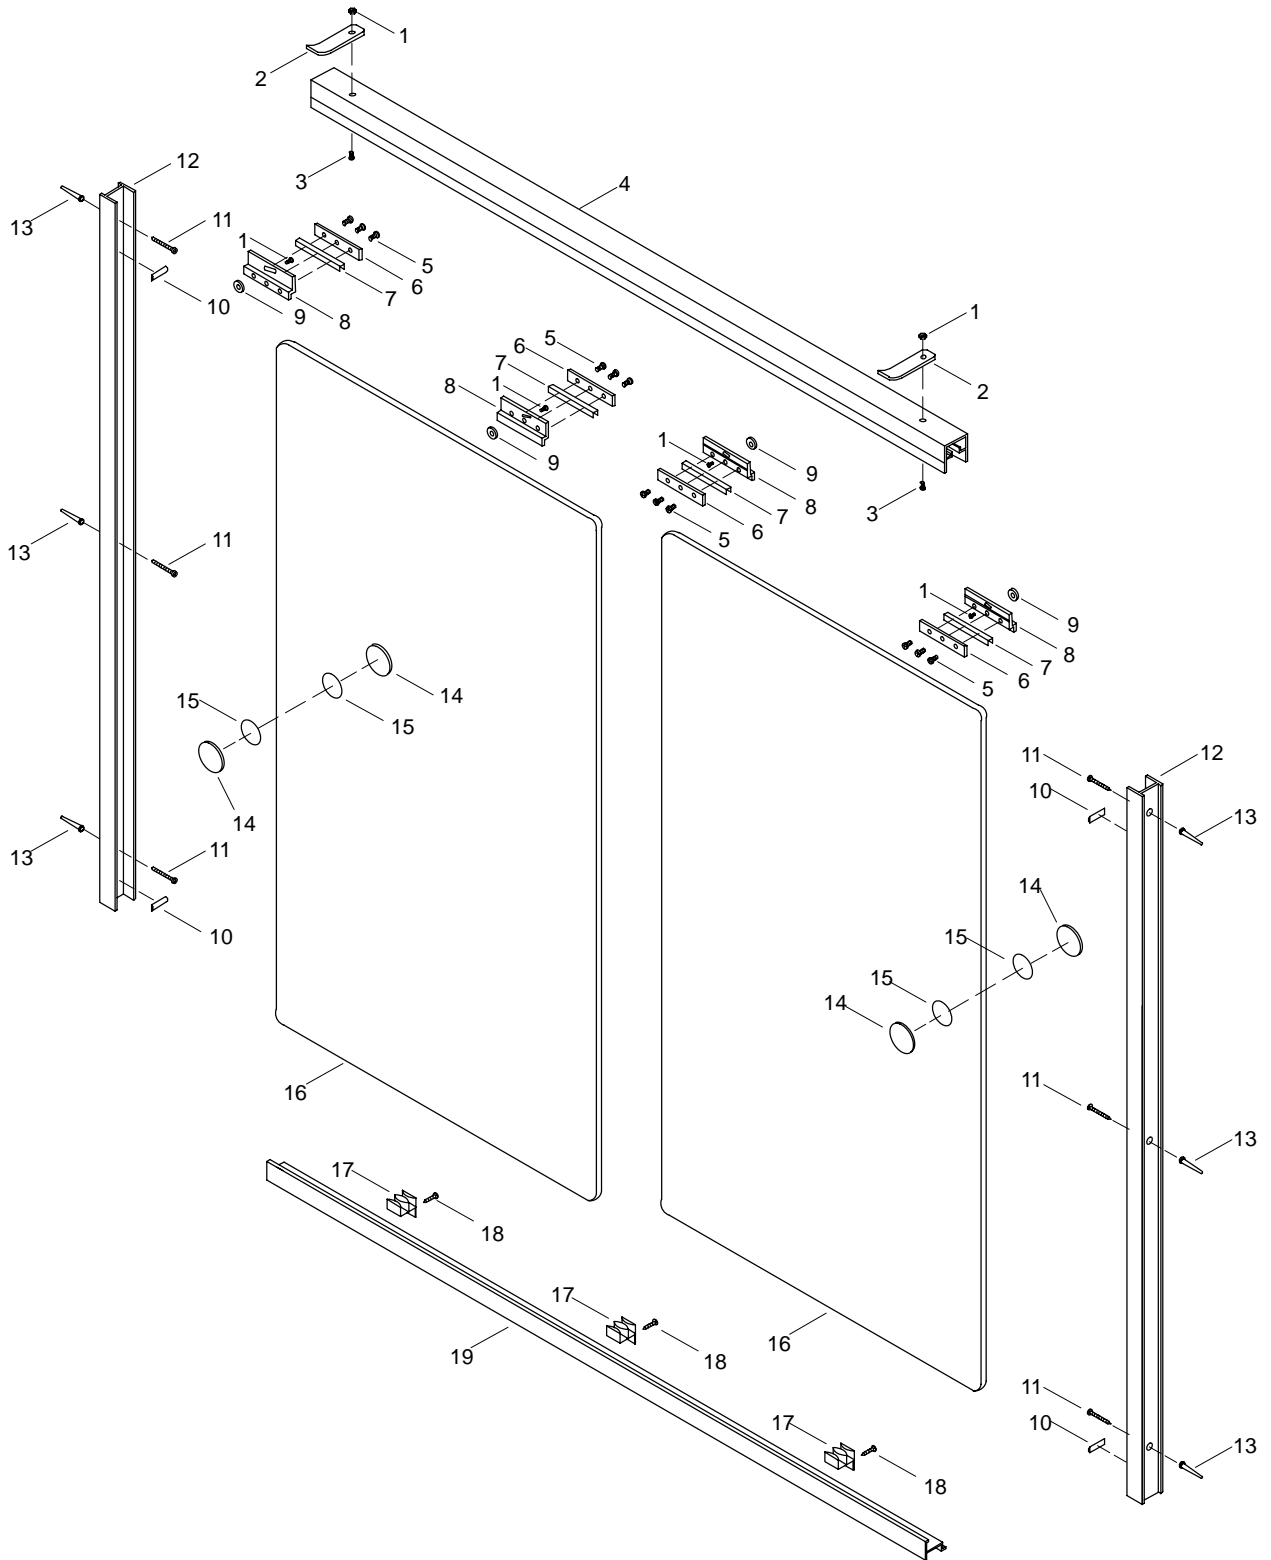

KOHLER® SERVICE PARTS

COMPLIMENT™ BYPASS SHOWER DOOR

K#	Obscure Glass	Clear Glass
K-9863-B-**-AA	X	
K-9863-L-**-AA		X

****Finish/color code must be specified when ordering.**

SERVICE PARTS

ITEM	PART NO.	DESCRIPTION
1	92184-A-BR	Nut (9863-B-BR)
		Nut (9863-L-BR)
	92184-A	Nut (9863-B-SV)
		Nut (9863-L-SV)
2	92182	Hook
3	55858	Screw
4	92181**	Track
5	92475-B-BR	Screw (9863-B-BR)
		Screw (9863-L-BR)
	92475-B	Screw (9863-B-SV)
		Screw (9863-L-SV)
6	92195**	Plate
7	92192	Gasket
8	92196**	Bracket
9	92187	Roller
10	92191	Bumper
11	62723**	Screw
12	94142**	Jamb
13	66646	Plug
14	92185**	Handle
15	92186	Backing
16	93246	Panel (9863-B)
	92178	Panel (9863-L)
17	92189	Guide
18	91225-B	Screw
19	92179**	Track

**Finish/color code must be specified when ordering.