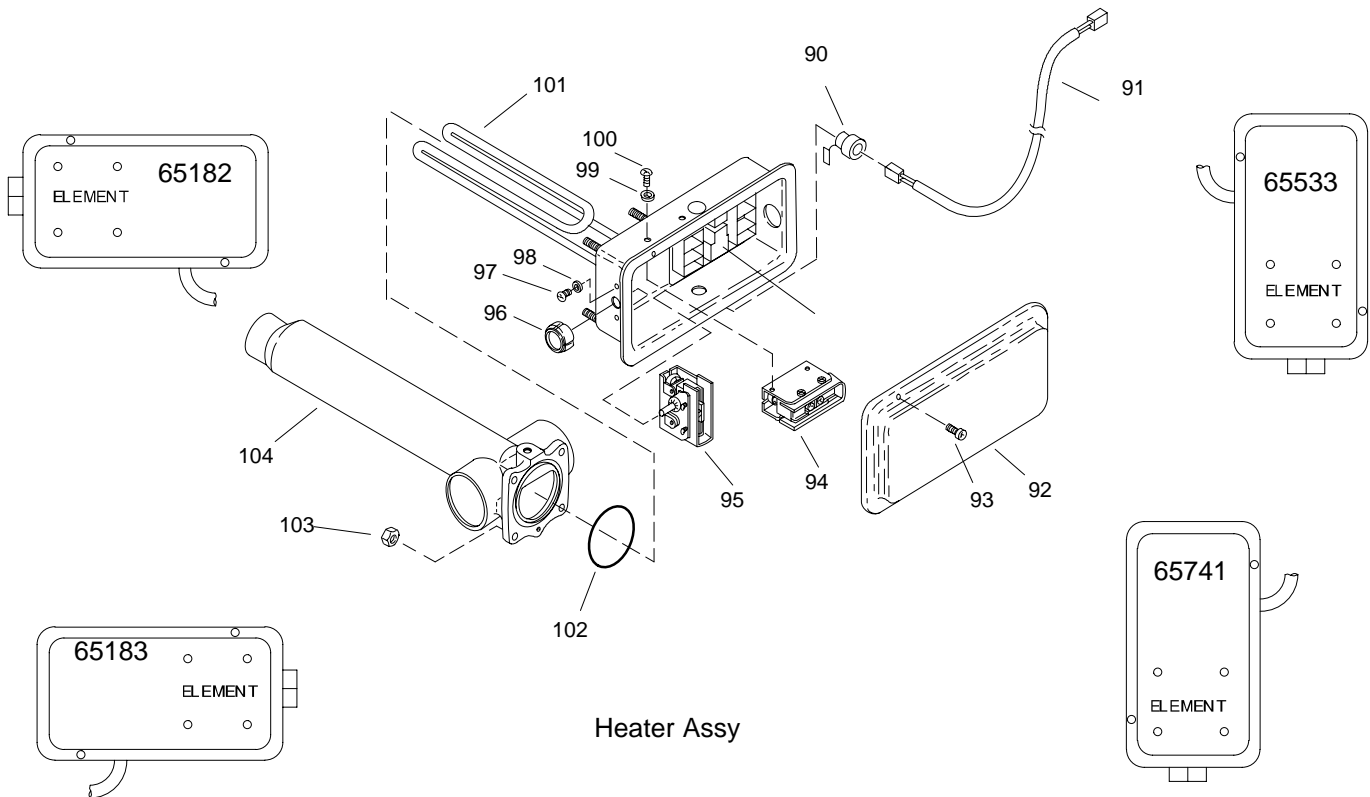

Suction Assy for Pump 60910

**Finish/color code must be specified when ordering.

SERVICE PARTS

ITEM	PART NO.	DESCRIPTION
1	67665	Plug
2	67889	Jet Housing
3	60561	Reducer
4		Available in Service Kit Only
5		Available in Service Kit Only
6	60979	Slip Nut
7	60848	Connector
8	61536	Elbow
9	91017	Check Valve
10	61563	Tee
11	60979	Slip Nut (AA Model)
	60979-A	Slip Nut (BA Model)
12	92325	Formed Tube
13		Available in Service Kit Only
14	91745	Hose
15	60797	Tee
16	94821	O-Ring
17	60714	Elbow (AA Model)
18	60848	Connector (AA Model)
	60845	Connector (H-AA Model)
	93709	Connector (H-BA Model)
19	90987	Pump Bracket
20	91150	Bolt
21	67111	Washer
22	60125	Washer
23	93000	Cord
24	93003	Strain Relief
25	67095	Washer
26	90154	Locknut
27	65558	Bracket
28	90153	Locknut
29	64163	Screw
30	65036	Flange
31	65355	Suction Spacer
32	67999**	Cover, Suction
33	65054	Screw
34	65226**	Suction Cover Plug
35	60050	Gasket
36	66763	Elbow (AA Model)
	65056	Elbow (H-AA Model)
	93685	Elbow (H-BA Model)
37	65885	Gasket
38	65036	Flange
39	65069	Tube
40	65122	Elbow
41	61072	Tube
42	66265	Coupling (AA Model)
	61249	Coupling (BA Model)
43	65157	Nut
44	65156**	Flange (AA Model)
	73513	Flange (BA Model)
45	90105**	Air Switch (AA Model)
46	30774	Switch (H-AA Model)
47	65331	Band Seal
48	63263	Screw
49	60993	Impeller
50	91176	Timer
51	91541	Switch Assy
52	91178	Motor
53	74823	End Cap
54	74824	Bolt
55	62726	Screw
56	60911	Motor
57	60994	Impeller
58	60972	Slinger
59	60927	Volute Assy
60	60985	Shaft Seal
61	60912	Shim Kit
62	60981	O-Ring
63	60926	Cover
64	60982	Screw
65	73534	Motor
66	60985	Shaft Seal
67	73555	Impeller

SERVICE PARTS

ITEM	PART NO.	DESCRIPTION
68	73558	O-Ring
69	73559	Nut
70	73552	Cover
71	21998	Screw
72	73561	Circuit Board Assy
73	74705	Barrier
74	73569	Base
75	94812	Screw
76	73515-C	Isolation Mount
77	61776	Washer
78	68693	Bushing
79	67264	Bushing
80	67140	Screw
81	65160	Enclosure
82	67065	Lug
83	60320	Screw
84	60340	Cover
85	66537	Circuit Board
86	91239	Switch
87	91355	Washer
88	69589	Bushing
89	65193	Support
90	67264	Bushing
91	68686	Cord
92	60340	Cover
93	60320	Screw
94	68705	Switch
95	65040	Thermostat
96	65186	Knob, Thermostat
97	69079	Screw
98	64463	Washer
99	64468	Washer
100	63563	Screw
101	65194	Heater Flange
102	65197	O-Ring
103	60125	Lockwasher
104	500386	Heater Casting Kit
105	65328	Strap
106	65329	Bracket, Strap
107	73518	Plug (H-BA Model)
108	500405	Decal
109	73584	Switch
110	93766**	Cover
111	73521	Wire
112	91058	Tube
113	94132	Elbow
114	94133	Formed Tube
115	93074	Elbow

**Finish/color code must be specified when ordering.