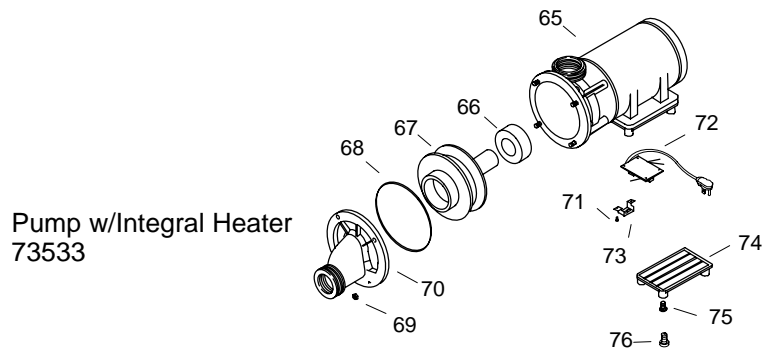

KOHLER® SERVICE PARTS

PORTRAIT OVAL WHIRLPOOL

K-#	Bracket	Pump	Switch	w/Heater	Control Retrofit Kit	Suction Fitting Location
1457-**-AA	90989	91180	90105	N/A	N/A	Opposite from Faucet Shelf
1457-H-**-AA	90989	60910	30774	External	500460	Opposite from Faucet Shelf
1457-H-**-BA	N/A	73533	73584	In Pump	N/A	Same side as Faucet Shelf

****Finish/color code must be specified when ordering.**

****Finish/color code must be specified when ordering.**

Suction Assy for Pump 60910

****Finish/color code must be specified when ordering.**

****Finish/color code must be specified when ordering.**