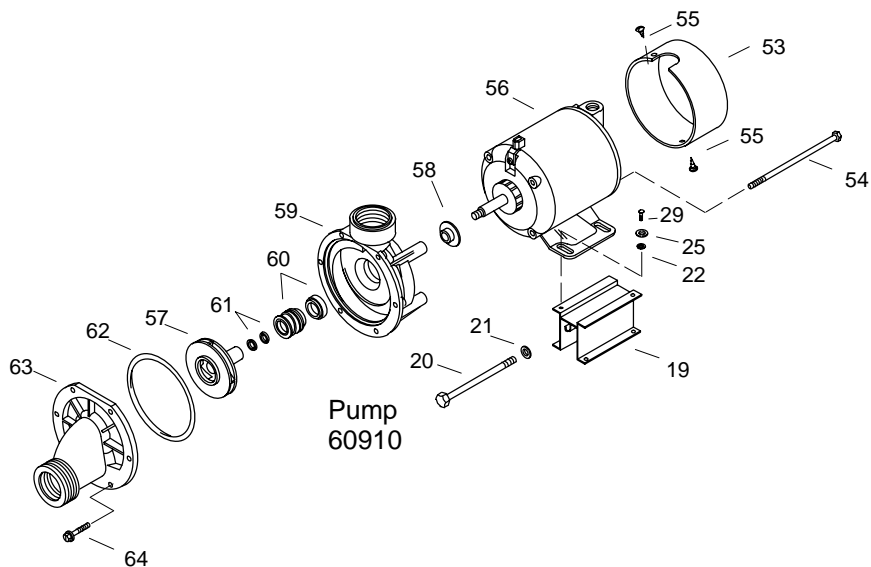

**Finish/color code must be specified when ordering.