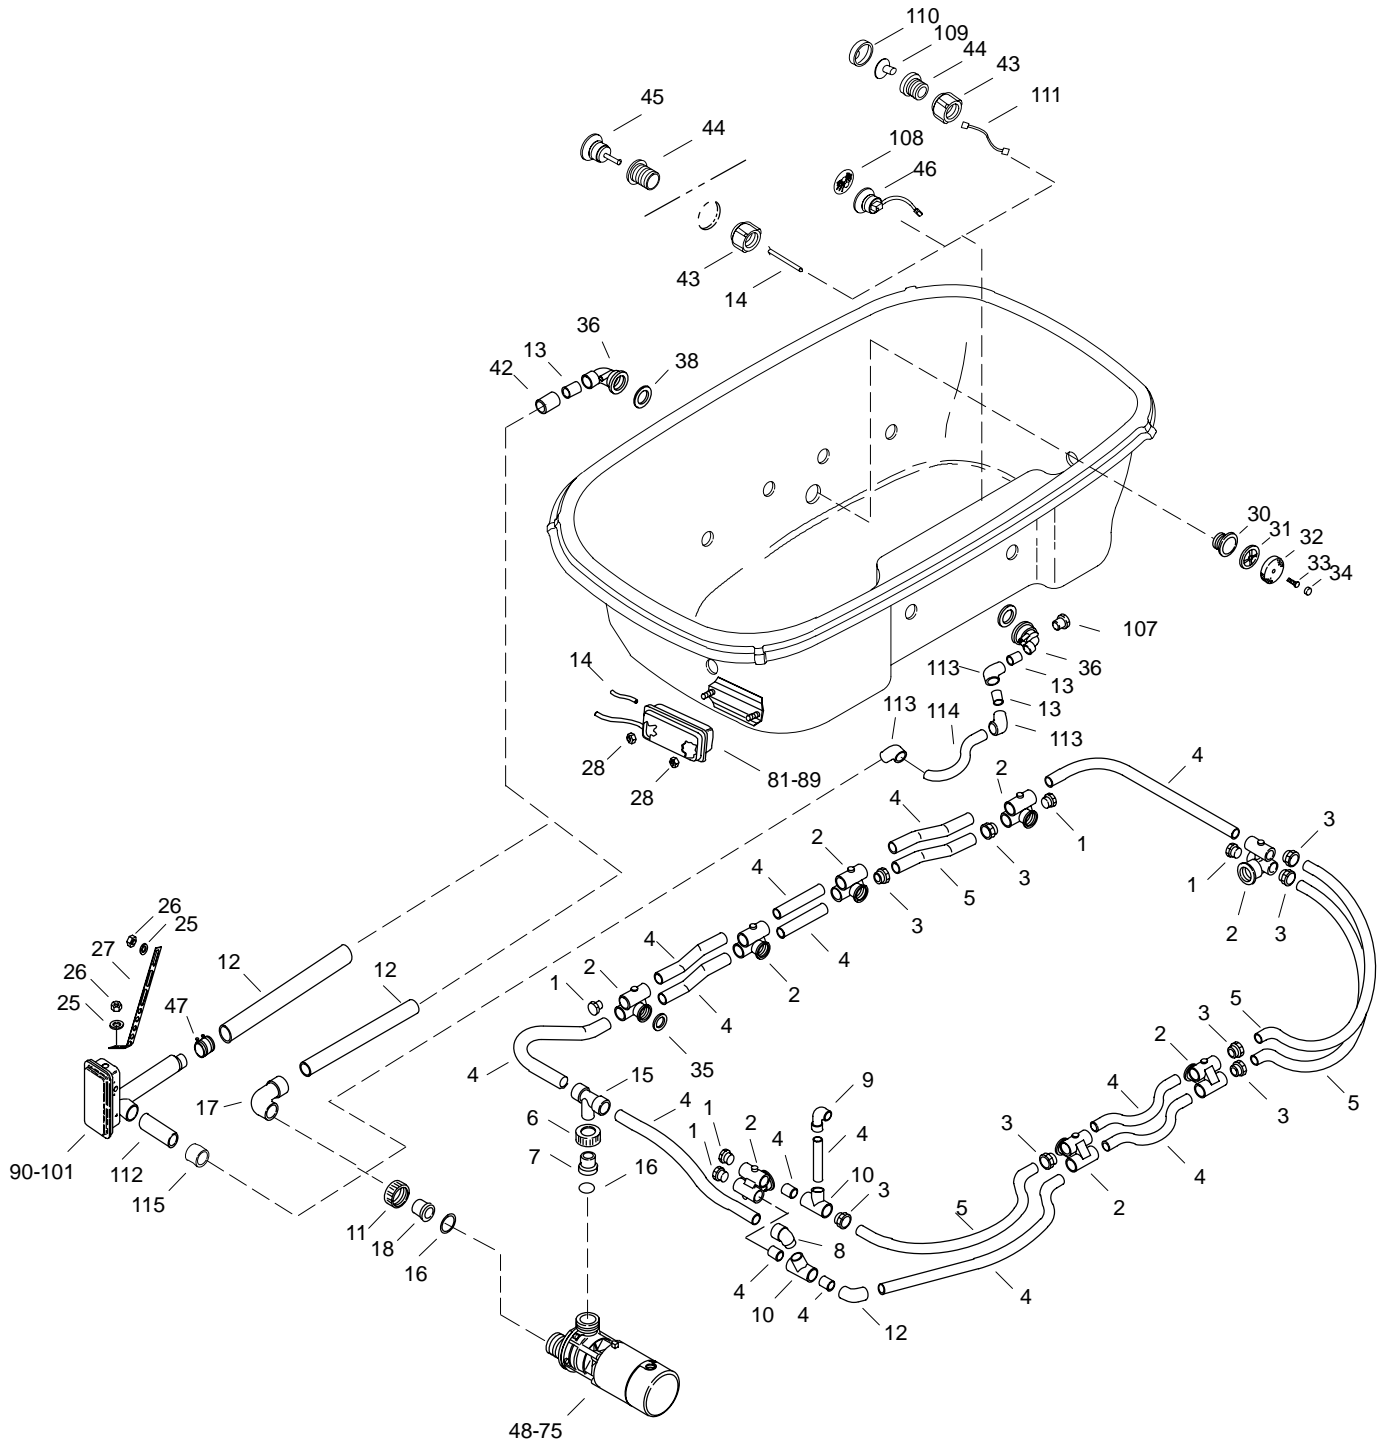

KOHLER® SERVICE PARTS

PORTRAIT OVAL WHIRLPOOL

K-#	Bracket	Pump	Switch	w/Heater	Control Retrofit Kit	Suction Fitting Location
1457-**-AA	90989	91180	90105	N/A	N/A	Opposite from Faucet Shelf
1457-H-**-AA	90989	60910	30774	External	500460	Opposite from Faucet Shelf
1457-H-**-BA	N/A	73533	73584	In Pump	N/A	Same side as Faucet Shelf

SERVICE PARTS

ITEM	PART NO.	DESCRIPTION
1	67665	Plug
2	67889	Jet Housing
3	60561	Reducer
4		Available in Service Kit Only
5		Available in Service Kit Only
6	60979	Slip Nut
7	60848	Connector
8	61536	Elbow
9	91017	Check Valve
10	61563	Tee
11	60979	Slip Nut (AA Model)
	60979-A	Slip Nut (BA Model)
12	92325	Formed Tube
13		Available in Service Kit Only
14	91745	Hose
15	60797	Tee
16	94821	O-Ring
17	60714	Elbow (AA Model)
18	60848	Connector (AA Model)
	60845	Connector (H-AA Model)
	93709	Connector (H-BA Model)
19	90987	Pump Bracket
20	91150	Bolt
21	67111	Washer
22	60125	Washer
23	93000	Cord
24	93003	Strain Relief
25	67095	Washer
26	90154	Locknut
27	65558	Bracket
28	90153	Locknut
29	64163	Screw
30	65036	Flange
31	65355	Suction Spacer
32	67999**	Cover, Suction
33	65054	Screw
34	65226**	Suction Cover Plug
35	60050	Gasket
36	66763	Elbow (AA Model)
	65056	Elbow (H-AA Model)
	93685	Elbow (H-BA Model)
37	65885	Gasket
38	65036	Flange
39	65069	Tube
40	65122	Elbow
41	61072	Tube
42	66265	Coupling (AA Model)
	61249	Coupling (BA Model)
43	65157	Nut
44	65156**	Flange (AA Model)
	73513	Flange (BA Model)
45	90105**	Air Switch (AA Model)
46	30774	Switch (H-AA Model)
47	65331	Band Seal
48	63263	Screw
49	60993	Impeller
50	91176	Timer
51	91541	Switch Assy
52	91178	Motor
53	74823	End Cap
54	74824	Bolt
55	62726	Screw
56	60911	Motor
57	60994	Impeller
58	60972	Slinger
59	60927	Volute Assy
60	60985	Shaft Seal
61	60912	Shim Kit
62	60981	O-Ring
63	60926	Cover
64	60982	Screw
65	73534	Motor
66	60985	Shaft Seal
67	73555	Impeller