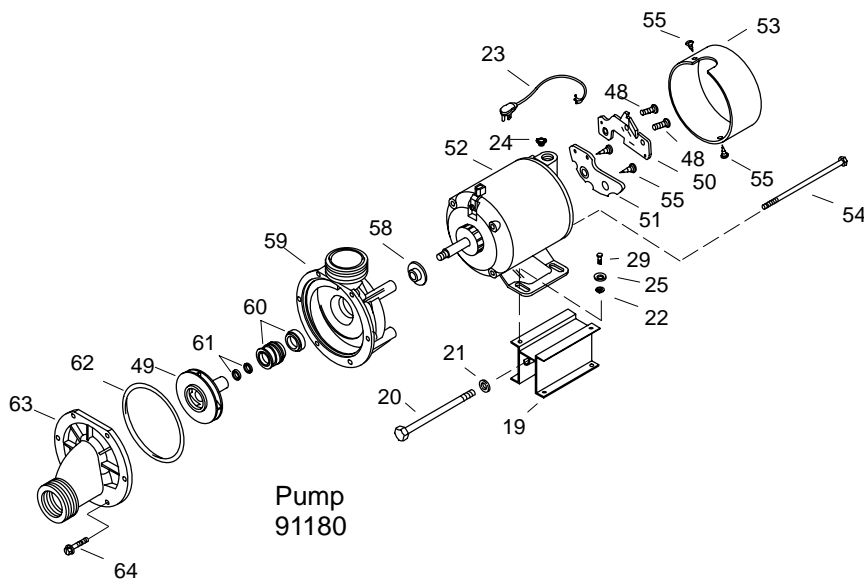

**Finish/color code must be specified when ordering.