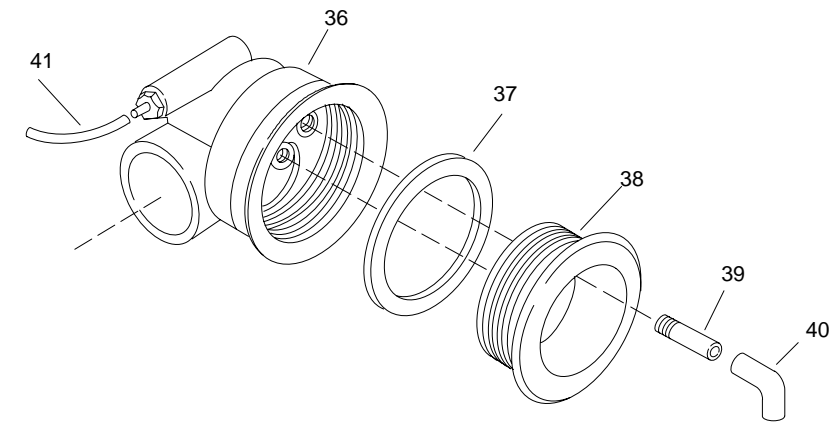

**Finish/color code must be specified when ordering.