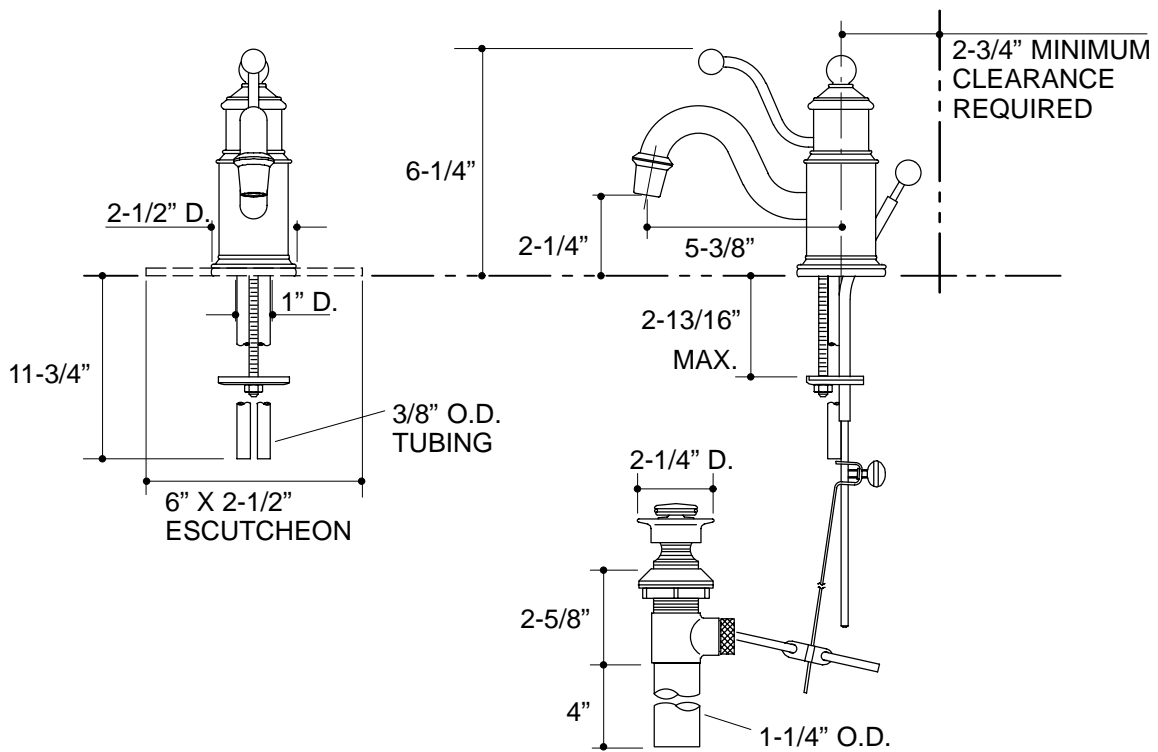

**Ordering Information**

Applicable faucet:	
With escutcheon	K-138
Without escutcheon	K-139
Accessories/hardware:	
Escutcheon	K-167
<b>ADA</b> Lever handle is ADA compliant	

316

**K-138, K-139** Antique™ Lavatory Faucet  
 113345-1-CA (9619)