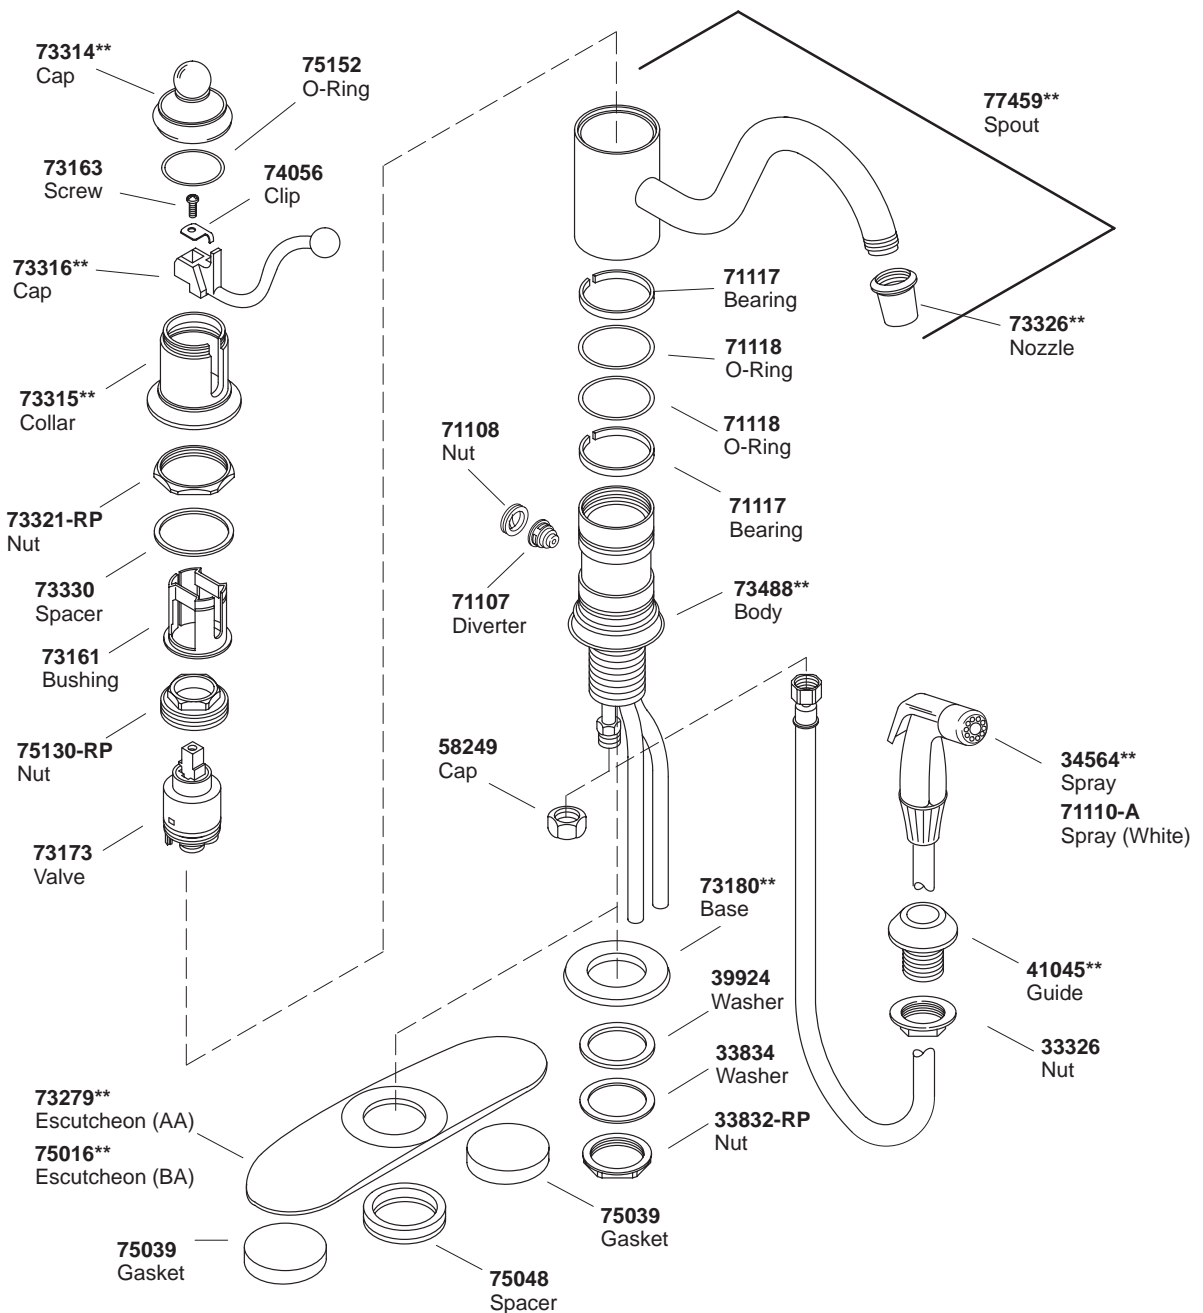

KOHLER® SERVICE PARTS

ANTIQUE™ SINGLE-CONTROL KITCHEN FAUCETS

K#	Single-Control Kitchen Faucet	With Spray	With Escutcheon	Escutcheon Only
K-168-**-AA	X			
K-169-**-AA	X	X		
K-170-**-AA/BA	X		X	
K-171-**-AA/BA	X	X	X	
K-14511-**-AA				X

**Finish/color code must be specified when ordering.