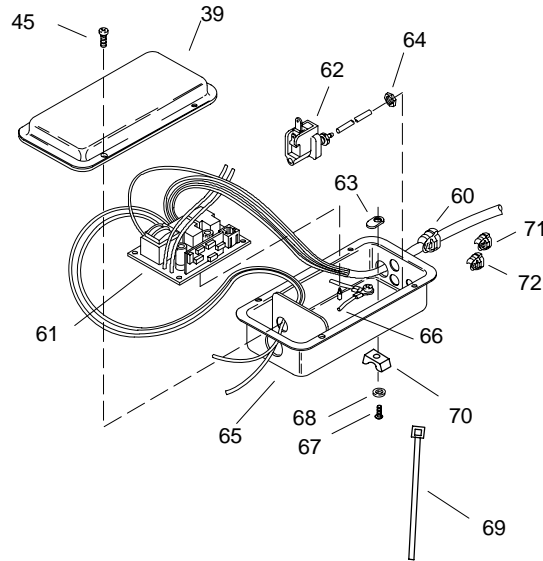

**Finish/color code must be specified when ordering.