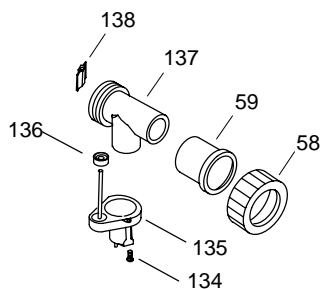

Variable Flow Valve Assy
73592

**Finish/color code must be specified when ordering.