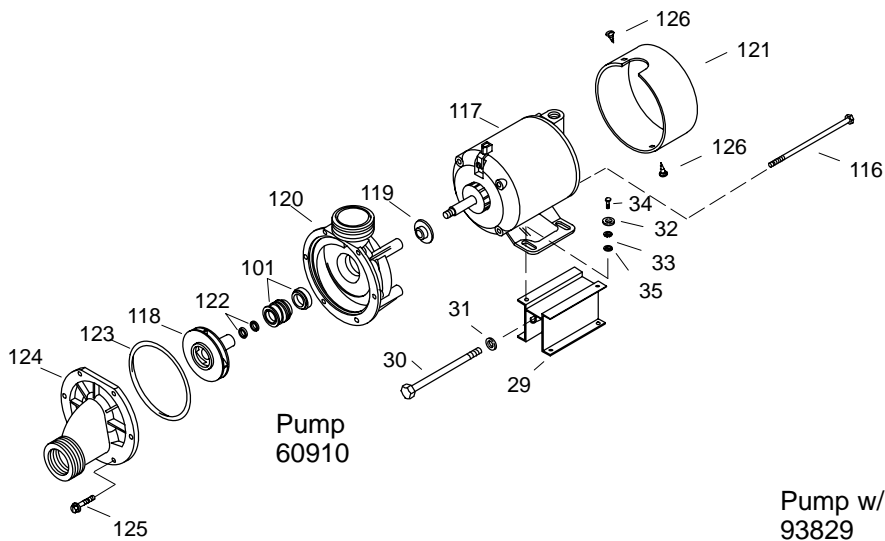

**Finish/color code must be specified when ordering.