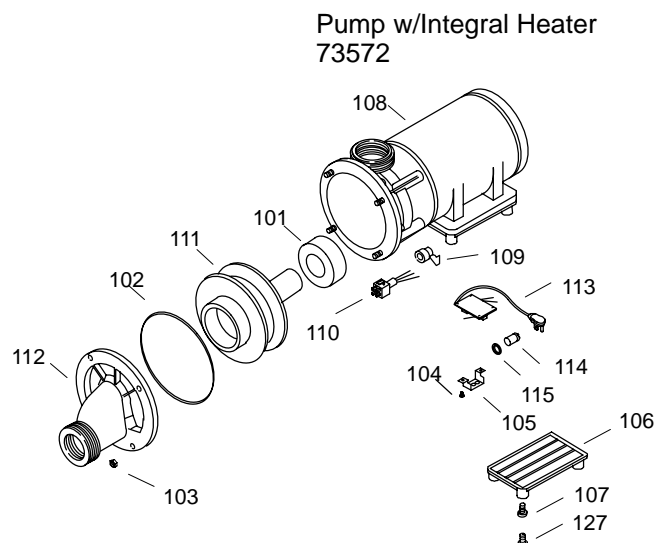

**Finish/color code must be specified when ordering.