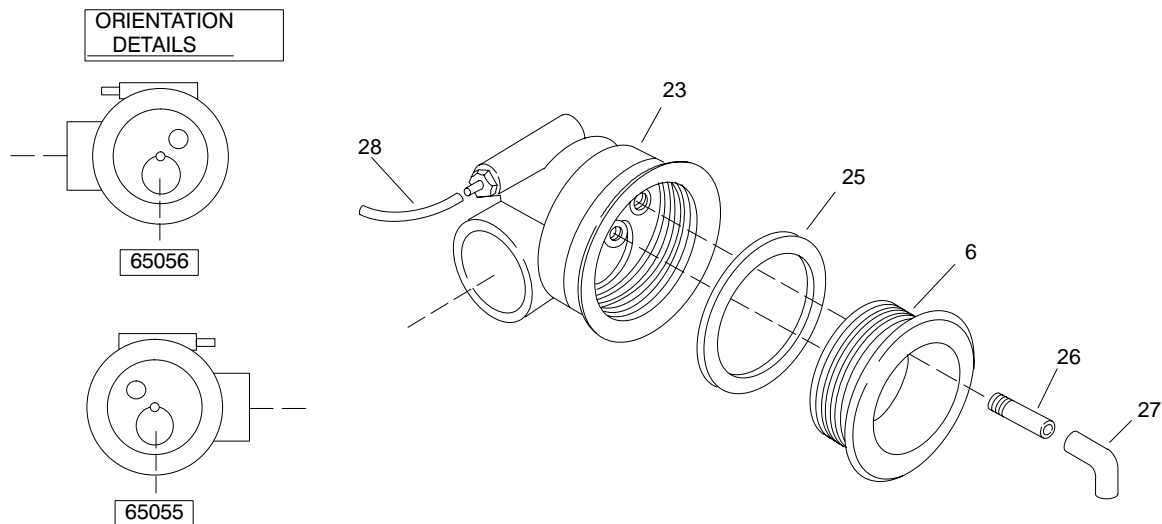

500460
Control Assy

94260-AA
Control Assy

Suction Assy for Pump 60910