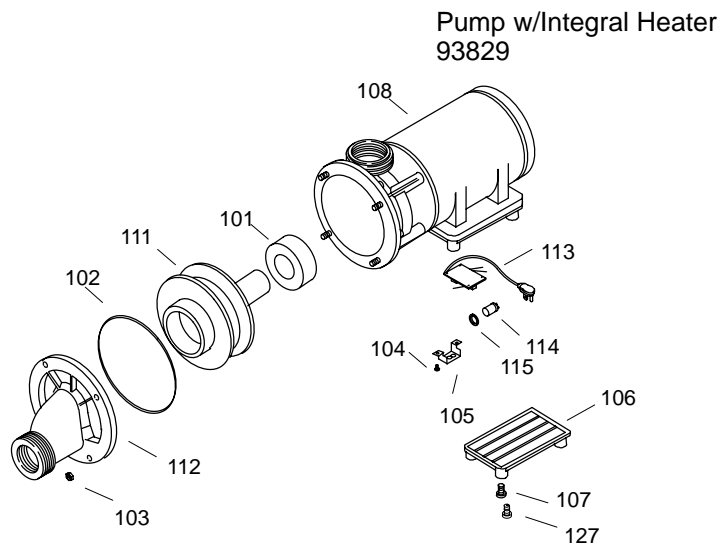

500460
Control Assy

94260-AA
Control Assy

**Finish/color code must be specified when ordering.