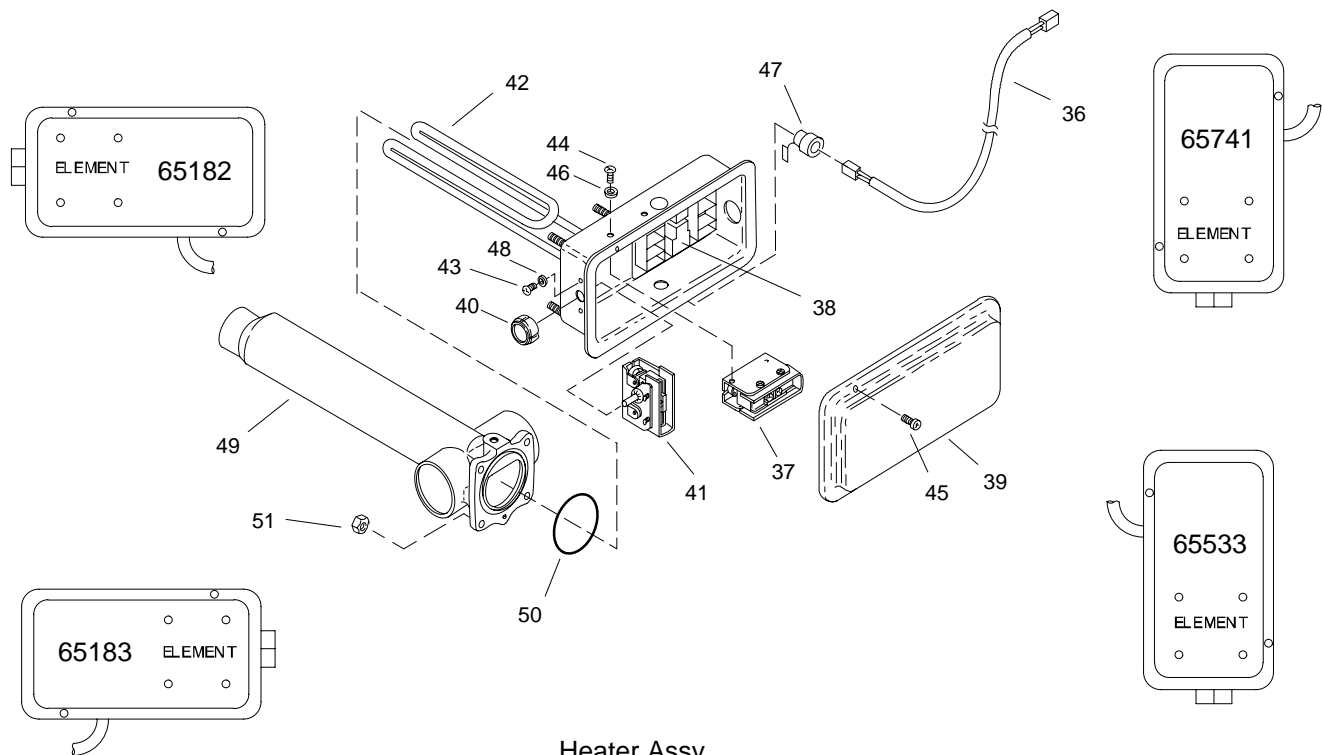

Shut-Off Valve Assy
94275

Heater Assy

**Finish/color code must be specified when ordering.