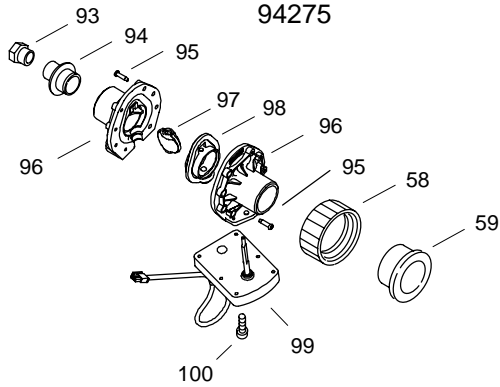

Heater Assy

Shut-Off Valve Assy
94275