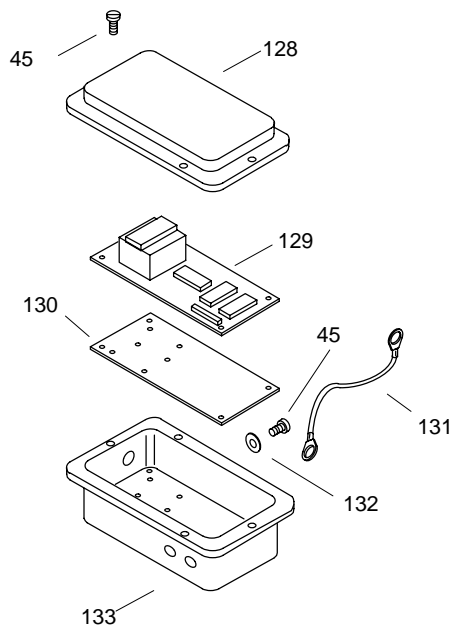

**Finish/color code must be specified when ordering.