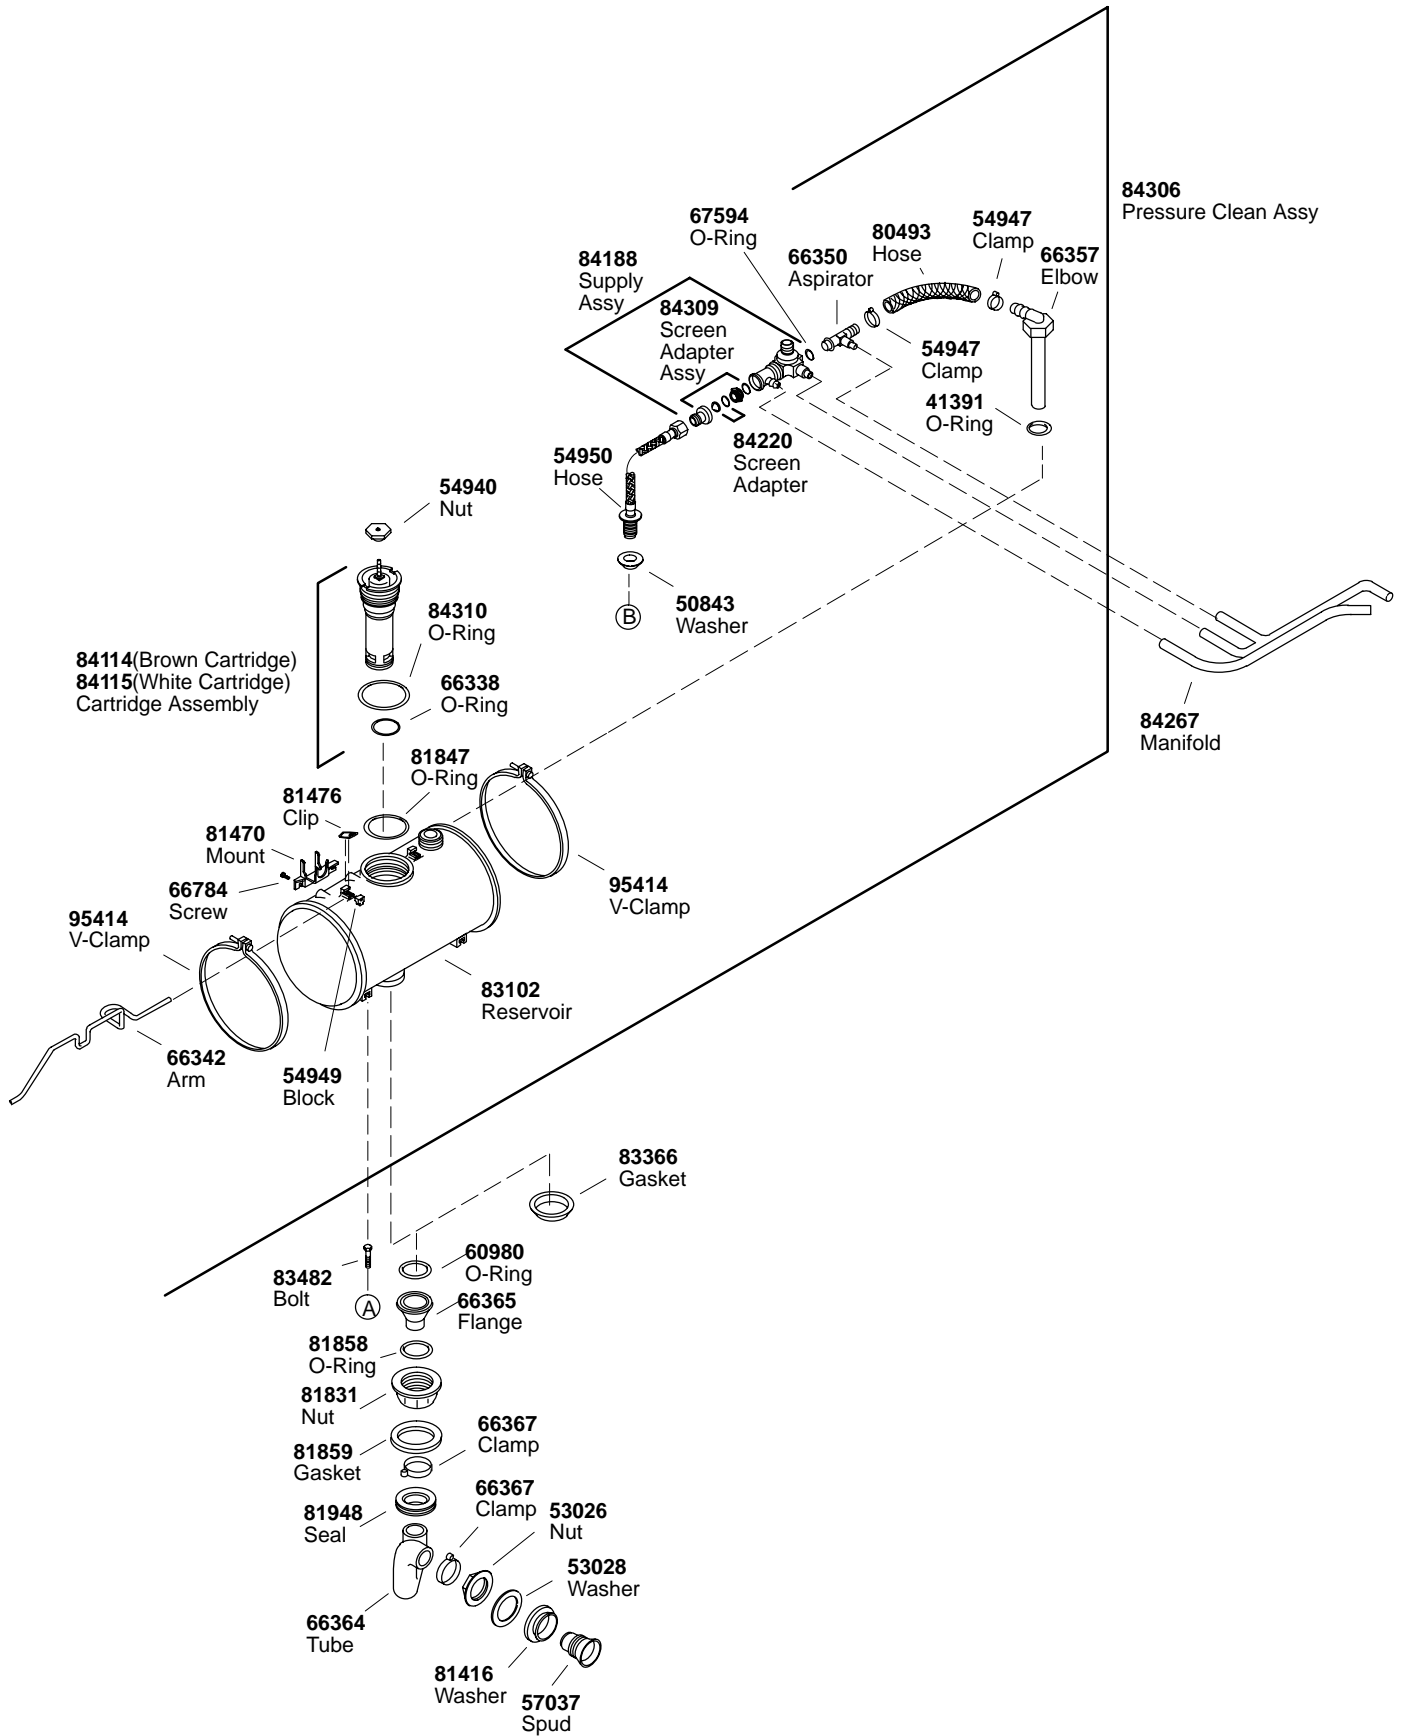

K#		Bowl	
K-3394-**-AA/AB/BB/CB/DB/EB/FB/GB/HB		Elongated	
Lid	X	Y	Z
66370	5 1/16"	7 7/8"	1/4" Radius
83008	4 1/8"	8 1/2"	3/4" Radius
83844	4 1/8"	8 5/8"	1 5/8" Radius

****Finish/color code must be specified when ordering.**

****Finish/color code must be specified when ordering.**