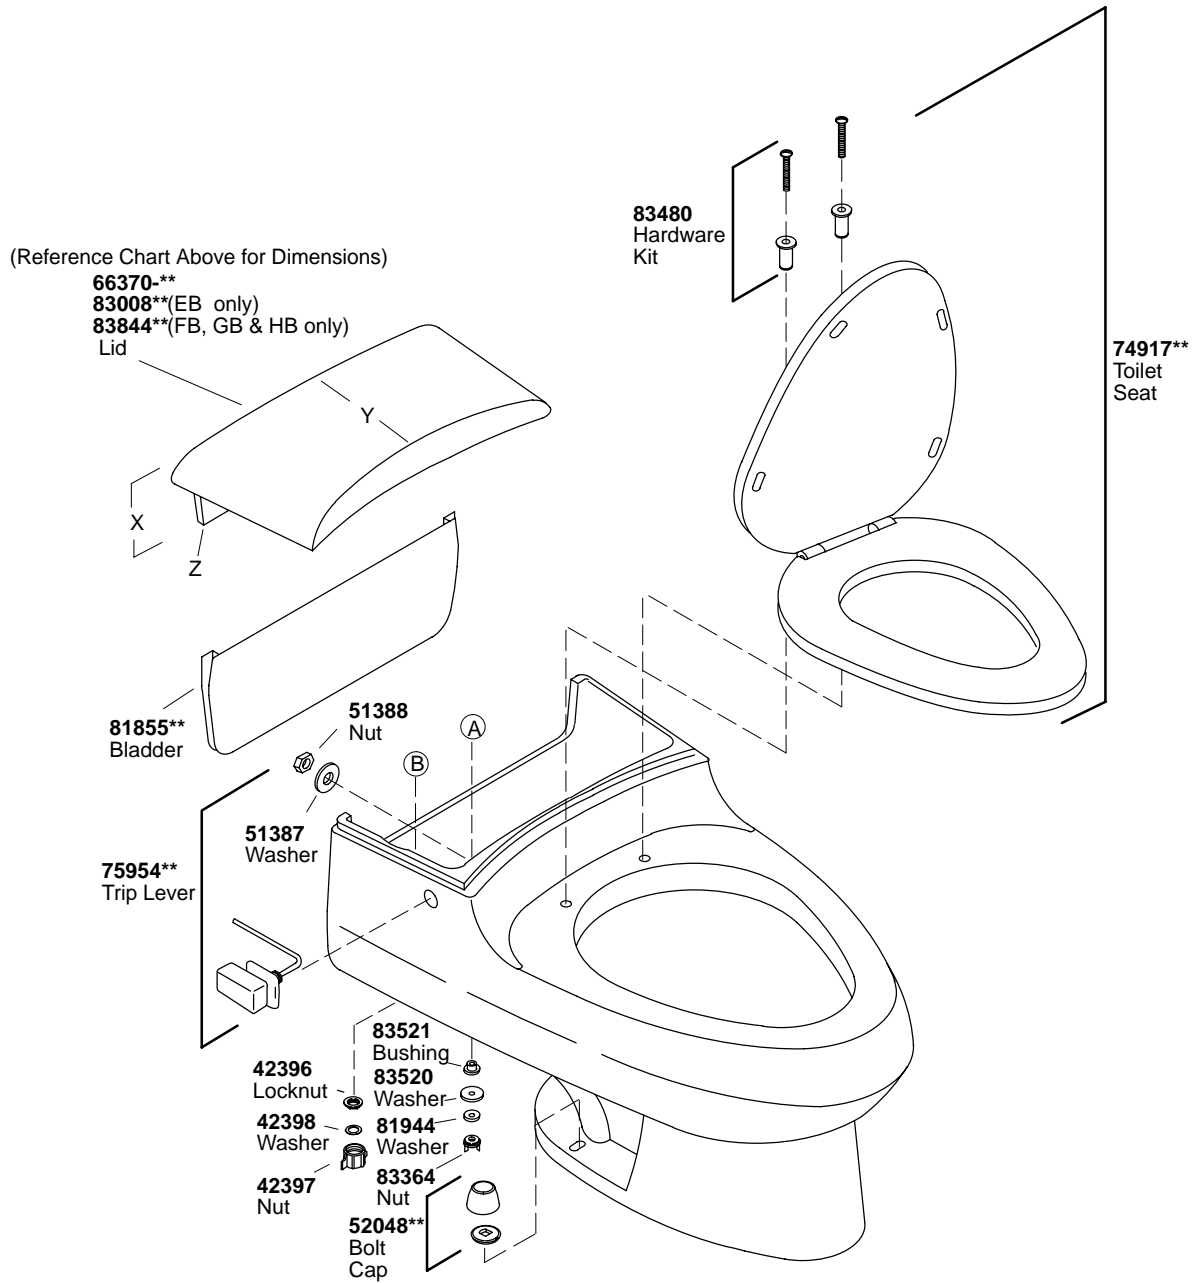

K#		Bowl	
K-3394-**-AA/AB/BB/CB/DB/EB/FB/GB/HB		Elongated	
Lid	X	Y	Z
66370	5 1/16"	7 7/8"	1/4" Radius
83008	4 1/8"	8 1/2"	3/4" Radius
83844	4 1/8"	8 5/8"	1 5/8" Radius

****Finish/color code must be specified when ordering.**

****Finish/color code must be specified when ordering.**