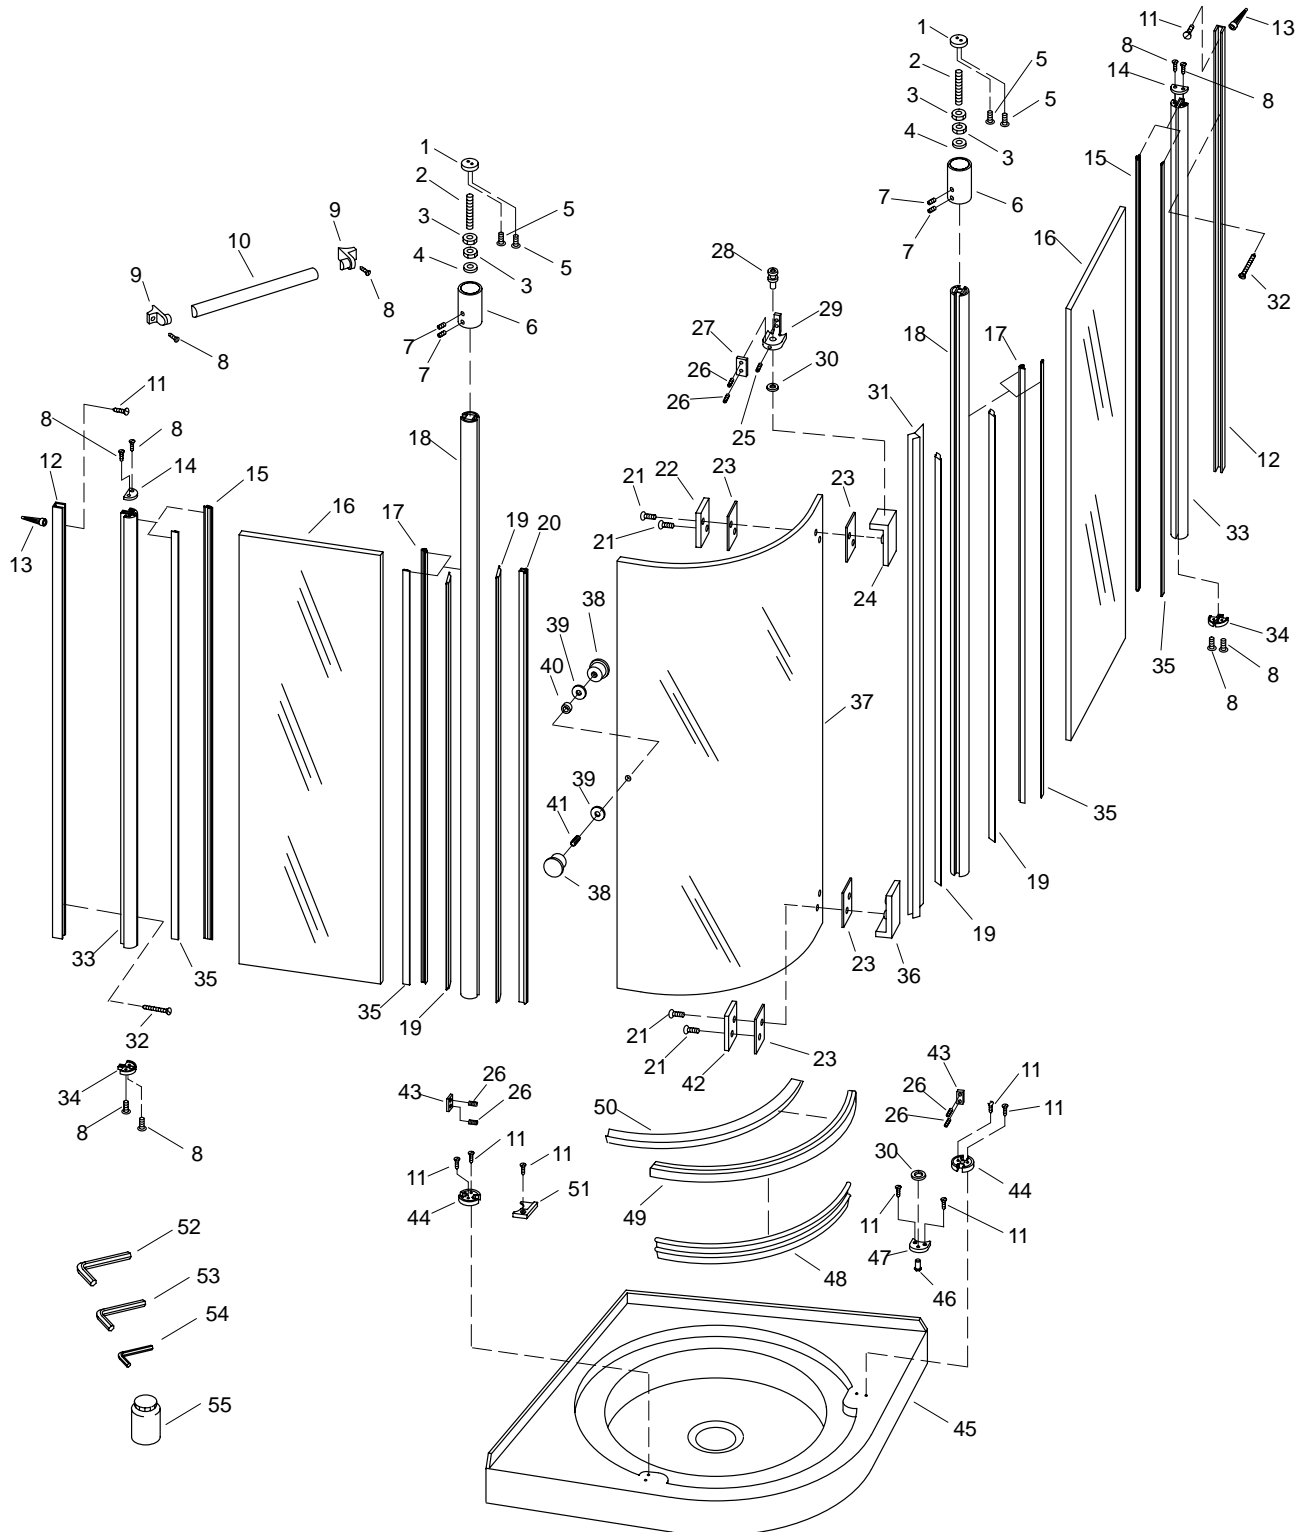

KOHLER® SERVICE PARTS

TROCADERO™ PROFILE SHOWER ENCLOSURE AND RECEPTOR

K#
K-9537-**-AA
K-9715-**-AA

****Finish/color code must be specified when ordering.**

SERVICE PARTS

ITEM	PART NO.	DESCRIPTION
1	66601	Base
2	66638	Stud
3	52076	Nut
4	52074	Washer
5	66173	Screw
6	66600**	Sleeve
7	66172	Screw
8	66632	Screw
9	62363**	Bracket
10	62271**	Towel Bar
11	62722	Screw
12	93529	Jamb
13	66646	Plug
14	62387**	End Cap
15	93532	Seal
16	93531	Glass Panel
17	93822	Seal
18	66625**	Jamb
19	62299**	Filler
20	94119**	Seal
21	66635	Screw
22	94605**	Plate
23	93714	Gasket
24	66605**	Hinge
25	66634	Screw
26	66633	Screw
27	66606	Plate
28	66615	Guide
29	66602**	Pivot
30	66639	Washer
31	94164**	Seal
32	92364-C	Screw
33	93528**	Jamb
34	93533**	Base
35	93821	Seal
36	66168**	Hinge
37	93530	Glass Door
38	93734**	Handle
39	93550	Washer
40	90901	Spacer
41	90863	Stud
42	94604**	Plate
43	66157	Key
44	66613**	Base
45		Not Available As Service Part
46	66608	Guide
47	66603**	Pivot
48	93908-B	Wiper
49	93907-A	Seal
50	93909-A	Deflector
51	66688**	Deflector (Left Hand)
	66689-**	Deflector (Right Hand)
52	66636	Wrench (1/4")
53	66637	Wrench (5/32")
54	62728	Wrench (5/64")
55	500306**	Touch-up Paint

**Finish/color code must be specified when ordering.