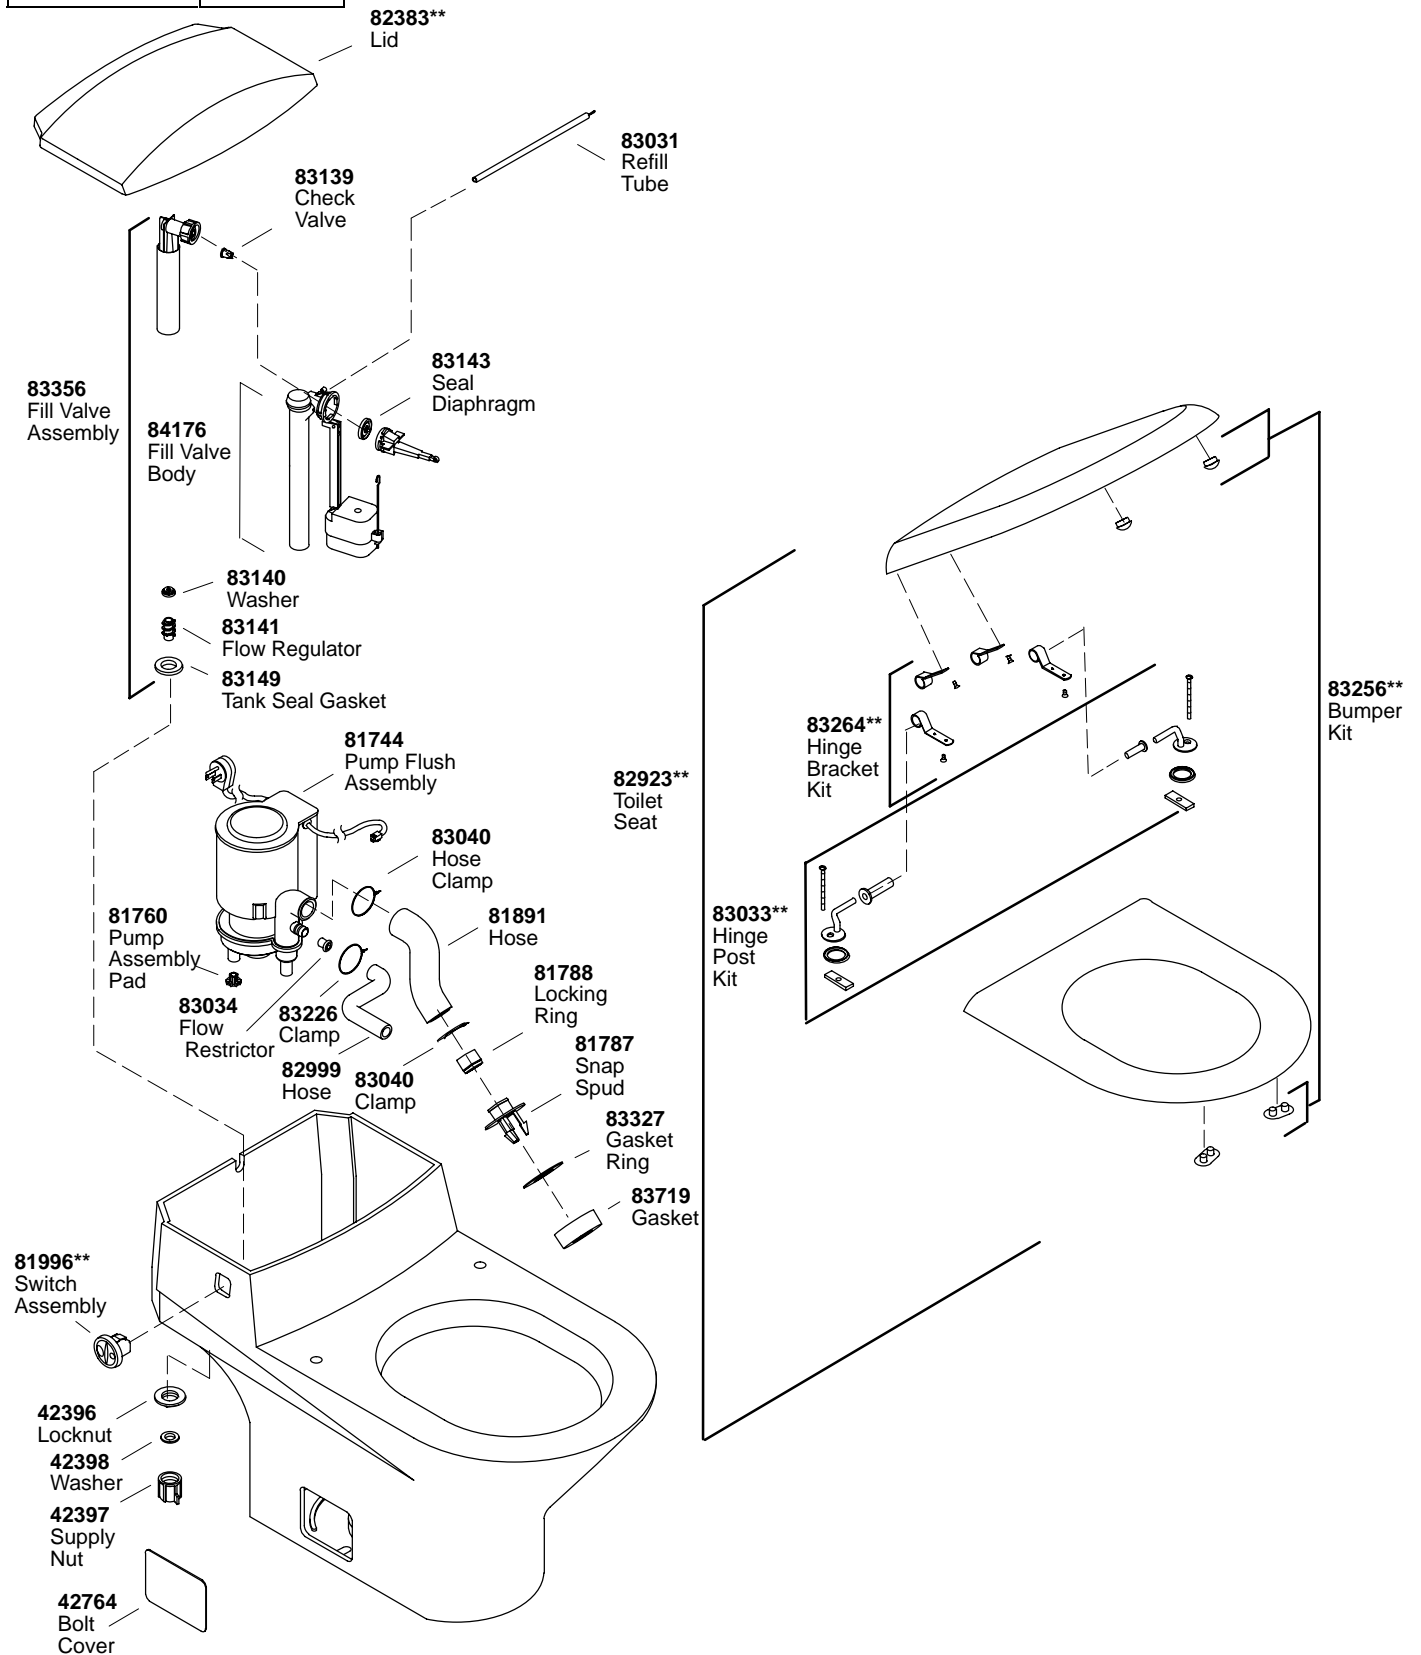

K#	Bowl
K-3437-**-AA	Elongated

\*\*Finish/color code must be specified when ordering.