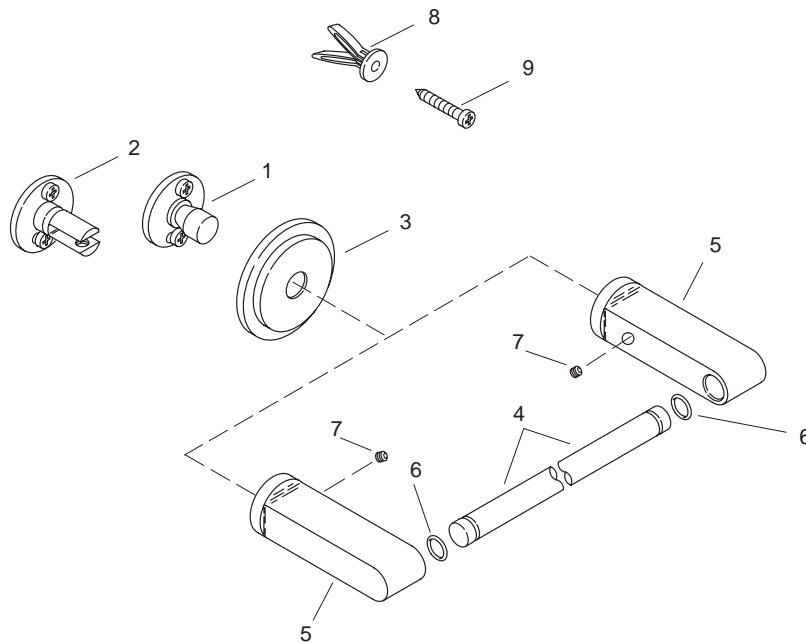

KOHLER® SERVICE PARTS

TABORET™ TOWEL BARS

K#	Towel Bar 18"	Towel Bar 24"
K-8138-**-AA/BA	X	
K-8139-**-AA/BA		X

SERVICE PARTS

ITEM NO.	PART NO.	DESCRIPTION
1	58270-RP	Plate, Wall (BA model)
2	56294-RP	Bracket (AA model)
3	56299**	Escutcheon
4	56297-A-**	18" Towel Bar
	56297-B-**	24" Towel Bar
5	56289**	Sleeve
6	42451	O-Ring
7	56283	Screw
8	50608	Anchor
9	52971	Screw

SERVICE KITS

PART NO.	ITEM NO.	QTY.	DESCRIPTION
50609	8	2 ea.	Anchor
	8	2 ea.	Anchor
	9	2 ea.	Screw

**Finish/color code must be specified when ordering.