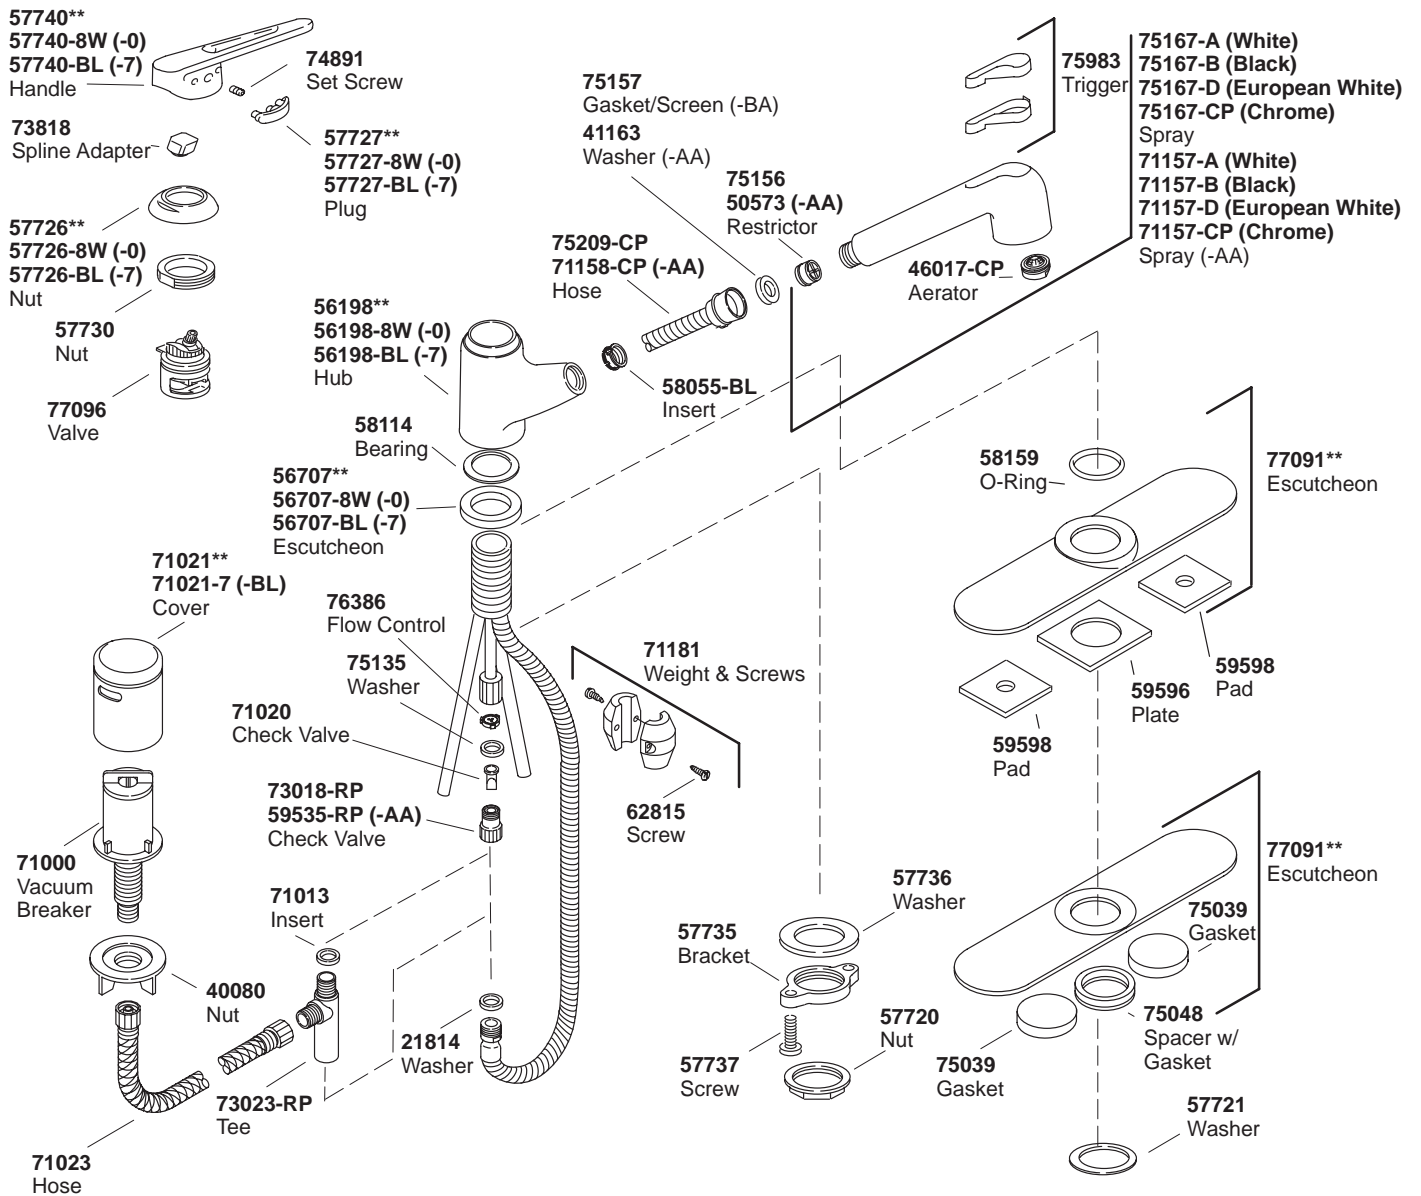

KOHLER® SERVICE PARTS

PROVENCE™ SINGLE-HANDLE FAUCET WITH PULL-OUT SPRAY

K#	White Spray	Chrome Faucet	Colored Matched Spray	Vacuum Breaker	Escutcheon only
K-14502-**-AA/BA			X		
K-14502-AP-**-AA/BA	X	X			
K-14502-B-**-AA/BA			X	X	
K-14502-BP-**-AA/BA	X	X		X	
K-14510-**-AA/BA					X
K-14511-**-AA					X

**Finish/color code must be specified when ordering.