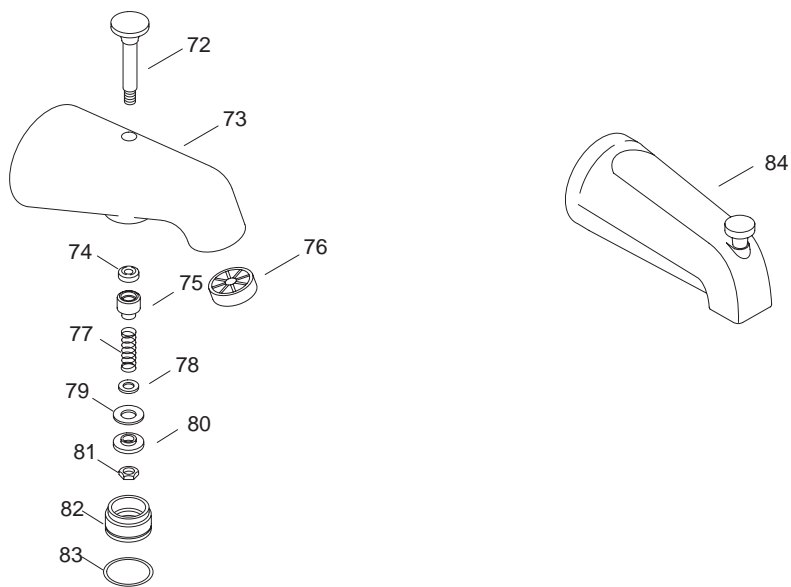

K#	Bath/ Shower	3-Way Showerhead	Shower Valve	Valve Only	Lever Handle	w/Stops	5" Diverter Spout	4-5/8" Diverter Spout
K-14540-4-**-AA	X	X			X		X	
K-14541-4-**-AA		X	X		X			
K-14542-4-**-AA				X	X			
K-14543-4-**-AA	X	X			X	X	X	
K-14544-4-**-AA		X	X		X	X		
K-14545-4-**-AA				X	X	X		
K-14546-4-**-AA	X				X			X
K-14547-4-**-AA			X		X			
K-14548-4-**-AA	X				X	X		X
K-14549-4-**-AA			X		X	X		

****Finish/color code must be specified when ordering.**

****Finish/color code must be specified when ordering.**

SERVICE PARTS

ITEM	PART NO.	DESCRIPTION
1	71916	Body
2	52480	O-Ring
3		Available In Service Kit Only
4	52479	O-Ring
5		Available In Service Kit Only
6		Available In Service Kit Only
7	52478	O-Ring
8	51251	O-Ring
9	74876	O-Ring
10	52450	Plate
11	52454	Stem Bar
12	52455	Stem
13	52453	Spindle
14	52456	Washer
15	55109	O-Ring
16	42043	O-Ring
17	52451	Cap
18	21980	Screw
19	50541	Clip
20	52452	Collar
21	20925	Screw
22	58564	Plaster Guard
23	42286	Spring
24	58219	Washer
25	73457	Extension, Stem
26	53382	Screw
27	73455**	Escutcheon
28	52705**	Screw
29	73871	Cover
30	73456**	Sleeve-Mixer
31	73969	Plug Button
32	56283	Screw
33	73433**	Handle, Lever
34	71917	Body
35	20961	Washer
36	40287	Stem
37	40291	Washer
38	40288	Packing
39	40289	Pack Nut
40	71933	Cap
41	22911**	Flange
42	32966-RP	Screw
43	24898**	Shower Arm
44	56941**	Housing
45	56953	Screen
46	54694	Retaining Collar
47	57994	Flow Control
48	56951**	Ball Joint
49	52843	Washer
50	24981	Washer
51	48813-RP	Washer
52	29497	Conical Spring
53	56977	Rear Housing Assembly
54	56937	Spring
55	56933	Inlet Seal
56	57345	Ball Bearing
57	56947-RP	Grip Ring
58	56975**	Front Housing Assembly
59	56931	Diffuser
60	56949	Thrust Washer
61	56939-58	Hex Nut
62	38634	O-Ring
63	56934	Center Post
64	56952	Gasket
65	56948	Aerator Plate
66	73498	Screen Assembly
67	57473-58	Aerator Housing
68	57453	Showerhead Tool
69	20429**	Flange
70	51410**	Shower Arm
71	57999**	Showerhead
72	20536**	Lift Rod
73	73645**	Spout