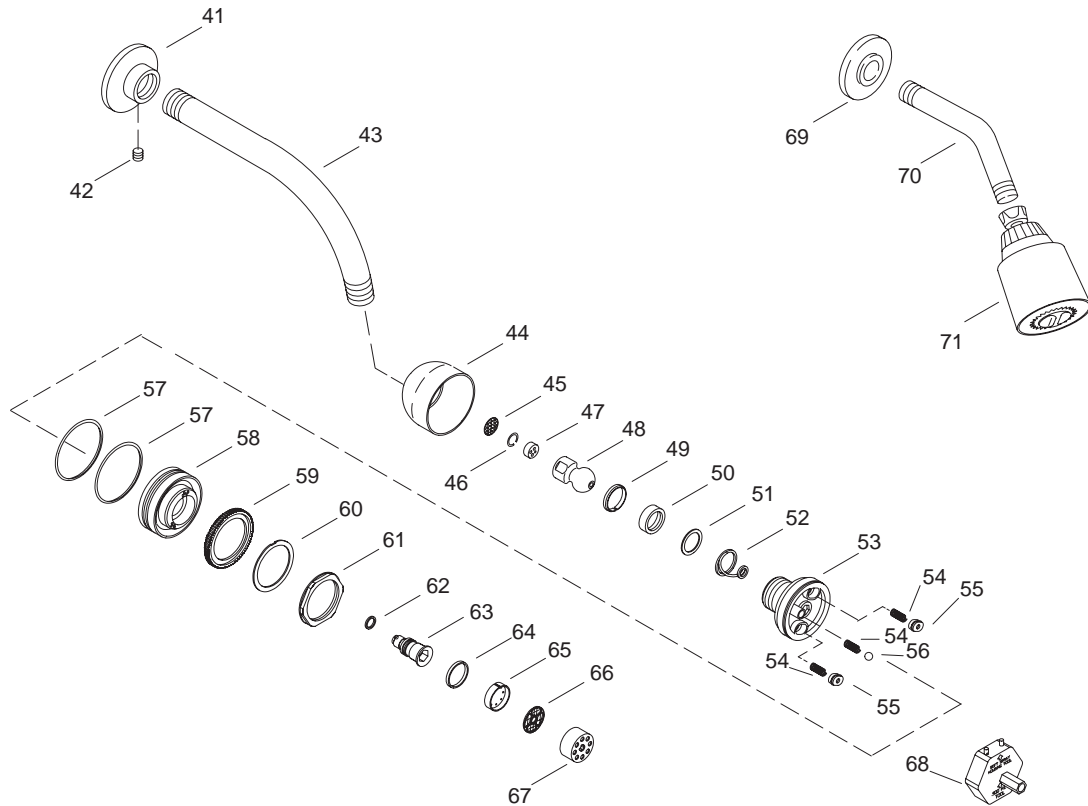

**Finish/color code must be specified when ordering.

SERVICE PARTS

ITEM	PART NO.	DESCRIPTION
1	71916	Body
2	52480	O-Ring
3		Available In Service Kit Only
4	52479	O-Ring
5		Available In Service Kit Only
6		Available In Service Kit Only
7	52478	O-Ring
8	51251	O-Ring
9	74876	O-Ring
10	52450	Plate
11	52454	Stem Bar
12	52455	Stem
13	52453	Spindle
14	52456	Washer
15	55109	O-Ring
16	42043	O-Ring
17	52451	Cap
18	21980	Screw
19	50541	Clip
20	52452	Collar
21	20925	Screw
22	58564	Plaster Guard
23	42286	Spring
24	58219	Washer
25	73457	Extension, Stem
26	53382	Screw
27	73455**	Escutcheon
28	52705**	Screw
29	73871	Cover
30	73456**	Sleeve-Mixer
31	73969	Plug Button
32	56283	Screw
33	73433**	Handle, Lever
34	71917	Body
35	20961	Washer
36	40287	Stem
37	40291	Washer
38	40288	Packing
39	40289	Pack Nut
40	71933	Cap
41	22911**	Flange
42	32966-RP	Screw
43	24898**	Shower Arm
44	56941**	Housing
45	56953	Screen
46	54694	Retaining Collar
47	57994	Flow Control
48	56951**	Ball Joint
49	52843	Washer
50	24981	Washer
51	48813-RP	Washer
52	29497	Conical Spring
53	56977	Rear Housing Assembly
54	56937	Spring
55	56933	Inlet Seal
56	57345	Ball Bearing
57	56947-RP	Grip Ring
58	56975**	Front Housing Assembly
59	56931	Diffuser
60	56949	Thrust Washer
61	56939-58	Hex Nut
62	38634	O-Ring
63	56934	Center Post
64	56952	Gasket
65	56948	Aerator Plate
66	73498	Screen Assembly
67	57473-58	Aerator Housing
68	57453	Showerhead Tool
69	20429**	Flange
70	51410**	Shower Arm
71	57999**	Showerhead
72	20536**	Lift Rod
73	73645**	Spout

SERVICE PARTS

ITEM	PART NO.	DESCRIPTION
74	50713	Washer
75	73646	Bushing
76	38808	Stream Breaker
77	33974	Spring
78	59391	Washer
79	51290	Gasket
80	59347	Seal Plate
81	41517	Nut
82	38711	Cap
83	38676	O-Ring
84	75313**	Spout

SERVICE KITS

PART NO.	ITEM	QTY.	DESCRIPTION
500520			Pressure Balancing Body
	2	2 ea.	O-Ring
	3	1 ea.	Body, Subassembly
	4	2 ea.	O-Ring
76001			Pressure Balancing Service Kit
	2	2 ea.	O-Ring
	3	1 ea.	Body, Subassembly
	4	2 ea.	O-Ring
	5	1 ea.	Plunger, Cold
	6	1 ea.	Plunger, Hot
	7	2 ea.	O-Ring
	8	1 ea.	O-Ring
	9	1 ea.	O-Ring
	10	1 ea.	Plate
	11	1 ea.	Stem Bar
	12	1 ea.	Stem
	13	1 ea.	Spindle
	14	2 ea.	Washer
	15	1 ea.	O-Ring
	16	1 ea.	O-Ring
	17	1 ea.	Cap
18	2 ea.	Screw	
19	1 ea.	Clip	
20	1 ea.	Screw	
21	1 ea.	Collar, Spindle Plunger Kit	
74895	5	1 ea.	Plunger, Cold
	6	1 ea.	Plunger, Hot
76000	7	2 ea.	O-Ring
	8	1 ea.	O-Ring
	9	1 ea.	O-Ring
			Cap Subassembly
	5	1 ea.	Plunger, Cold
	6	1 ea.	Plunger, Hot
	7	2 ea.	O-Ring
	8	2 ea.	O-Ring
	10	1 ea.	Plate
11	1 ea.	Stem Bar	
12	1 ea.	Stem	
13	1 ea.	Spindle	
14	2 ea.	Washer	
15	1 ea.	O-Ring	
16	1 ea.	O-Ring	
17	1 ea.	Cap	
18	2 ea.	Screw	
19	1 ea.	Clip	
20	1 ea.	Collar	
21	1 ea.	Screw	
30495			Stem Assembly
	35	2 ea.	Washer
	36	2 ea.	Stem, Stop
	37	2 ea.	Washer
	38	2 ea.	Packing
	39	2 ea.	Pack Nut
			Escutcheon With Screw
20345**	41	1 ea.	Flange
	42	1 ea.	Screw

**Finish/color code must be specified when ordering.