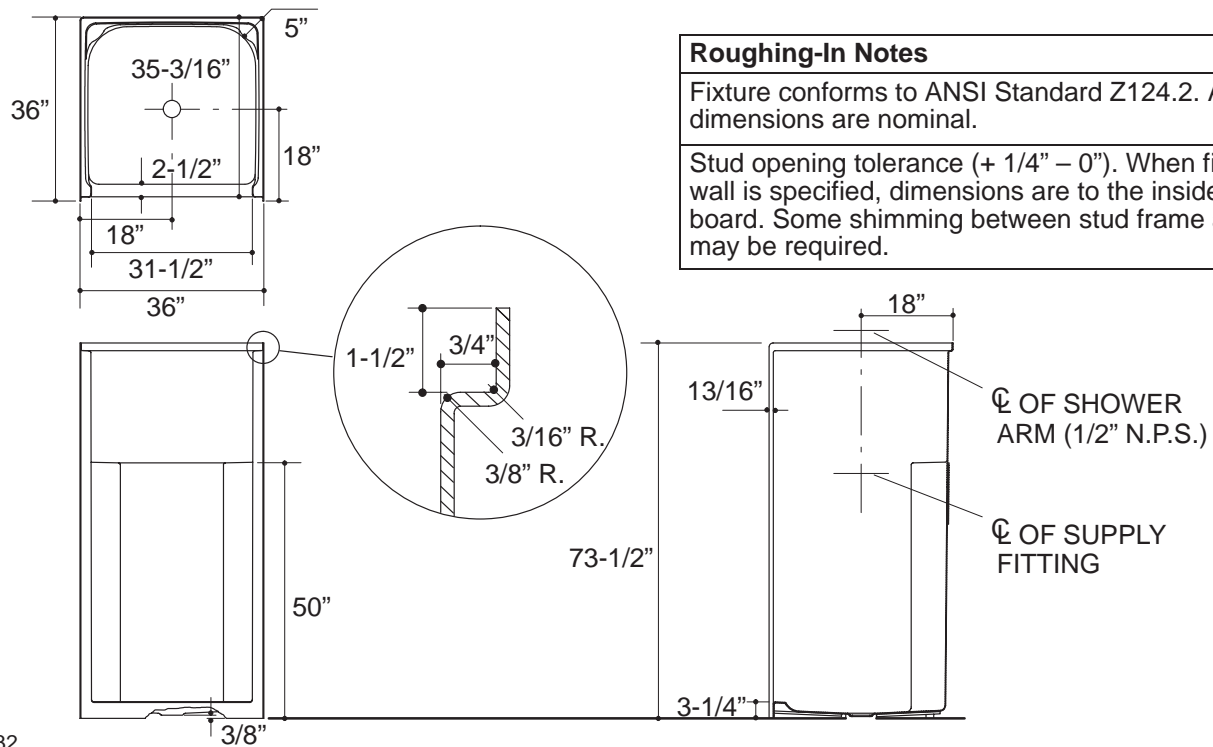

Ordering Information

Accessories/hardware:		
Drain	K-9132	recommended
Arica™ pivot shower door or Focal pivot shower door	K-705014 or K-701225	recommended

Product Information

Fixture:	
Weight	79 lbs.
Configuration	1-piece
Drain Outlet	3-3/8" D.

Installation Notes

Refer to installation instructions included with fixture before beginning installation.

Fixture not drilled for supply fittings.

Shimming may be required to level fixture.

Roughing-In Notes

Fixture conforms to ANSI Standard Z124.2. All dimensions are nominal.

Stud opening tolerance (+ 1/4" - 0"). When fire rated wall is specified, dimensions are to the inside of the wall board. Some shimming between stud frame and fixture may be required.