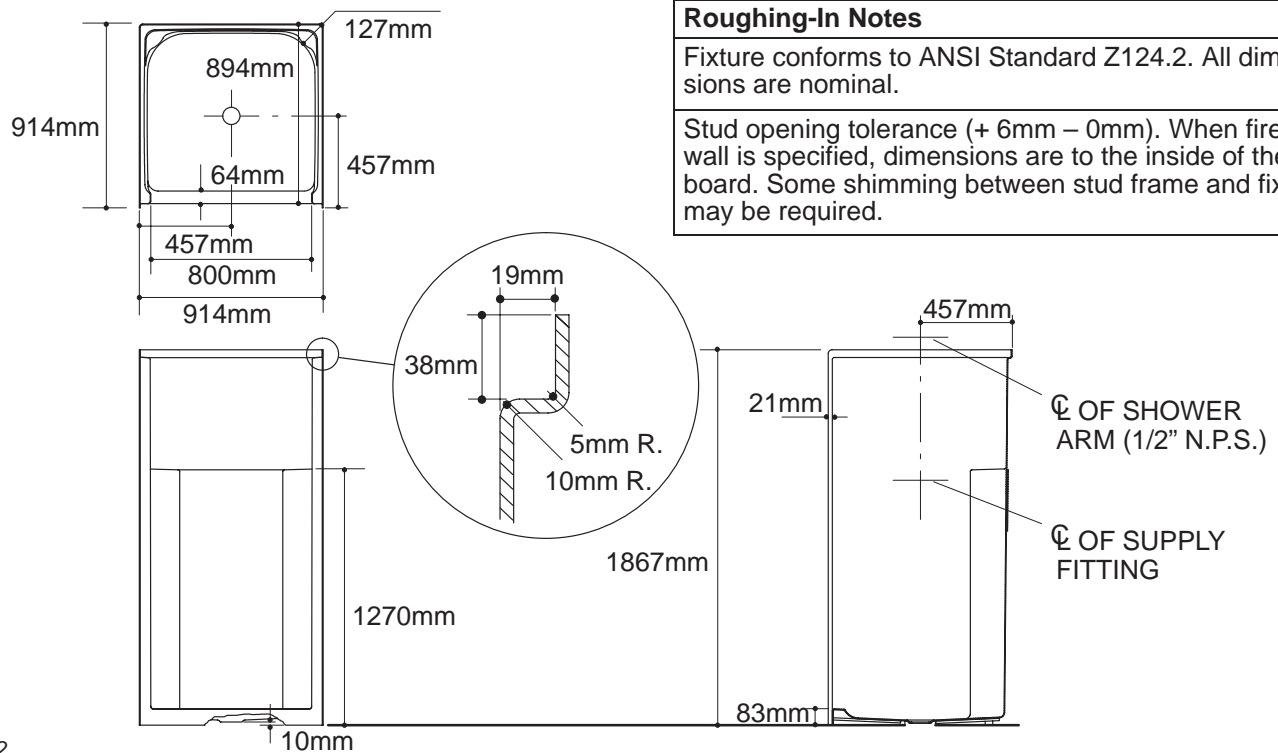

**Ordering Information**

Accessories/hardware:		
Drain	K-9132	recommended
Arica™ pivot shower door or Focal pivot shower door	K-705014 or K-701225	recommended

**Product Information**

Fixture:	
Weight	36 Kg.
Configuration	1-piece
Drain Outlet	Ø86mm

**Installation Notes**

Refer to installation instructions included with fixture before beginning installation.

Fixture not drilled for supply fittings.

Shimming may be required to level fixture.

<b>Roughing-In Notes</b>
Fixture conforms to ANSI Standard Z124.2. All dimensions are nominal.
Stud opening tolerance (+ 6mm – 0mm). When fire rated wall is specified, dimensions are to the inside of the wall board. Some shimming between stud frame and fixture may be required.