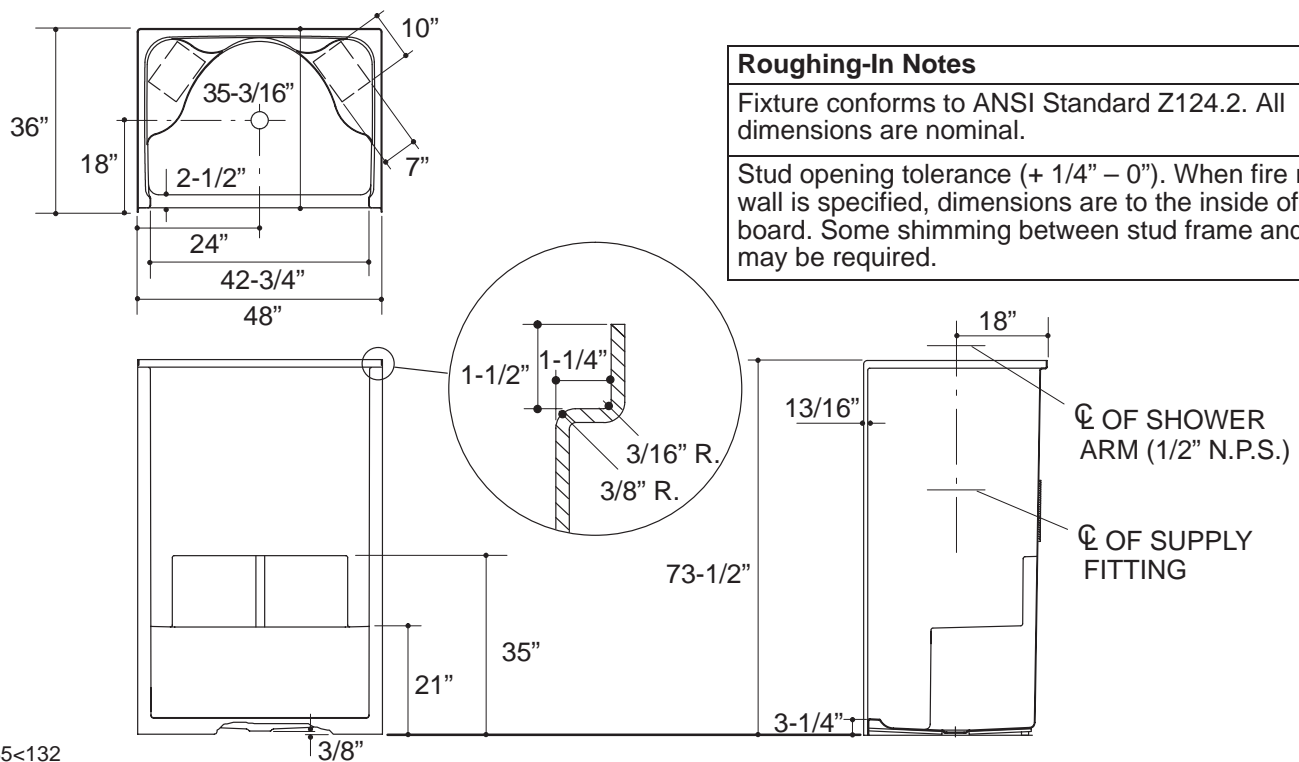

Ordering Information

Accessories/hardware:		
Drain	K-9132	recommended
Focal shower door or Forum™ shower door or Helios™ shower door	K-701122 or K-703024 or K-704014	recommended

Product Information

Fixture:	
Weight	92 lbs.
Configuration	1-piece
Drain Outlet	3-3/8" D.

Installation Notes

Refer to installation instructions included with fixture before beginning installation.

Fixture not drilled for supply fittings.

Shimming may be required to level fixture.

.85<132