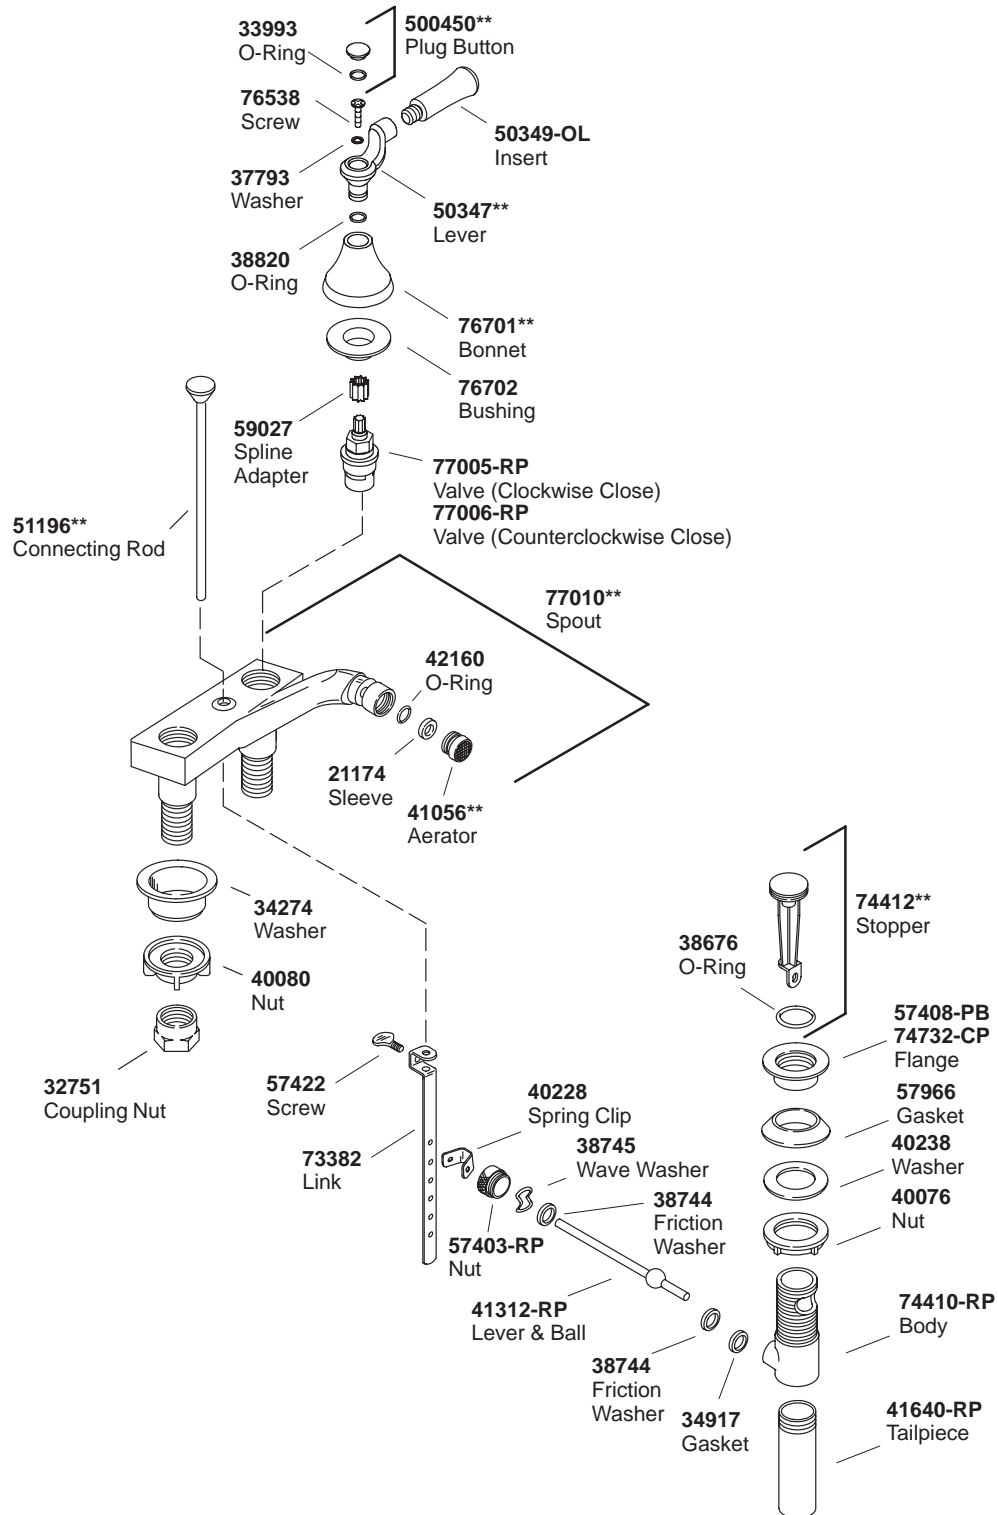

KOHLER® SERVICE PARTS

FLAIR™ CENTERSET BIDET FAUCET

K#	Description
K-6226-4-**-AA	Centerset Bidet Faucet w/ Lever Handles

**Finish/color code must be specified when ordering.