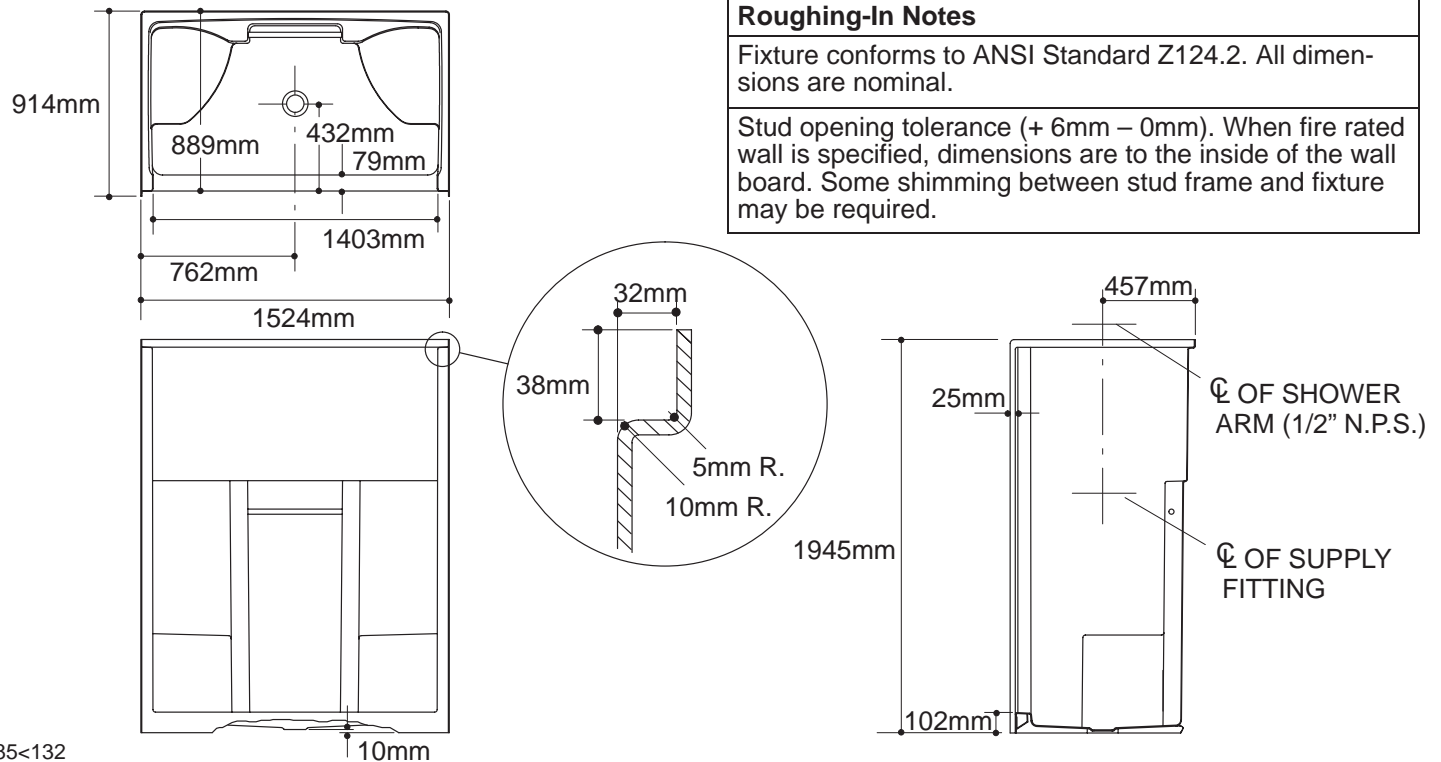

Product Information

Fixture:	
Weight	62 Kg.
Configuration	1-piece
Drain Outlet	Ø86mm

Installation Notes

Refer to installation instructions included with fixture before beginning installation.

Fixture not drilled for supply fittings.

Shimming may be required to level fixture.

.85<132