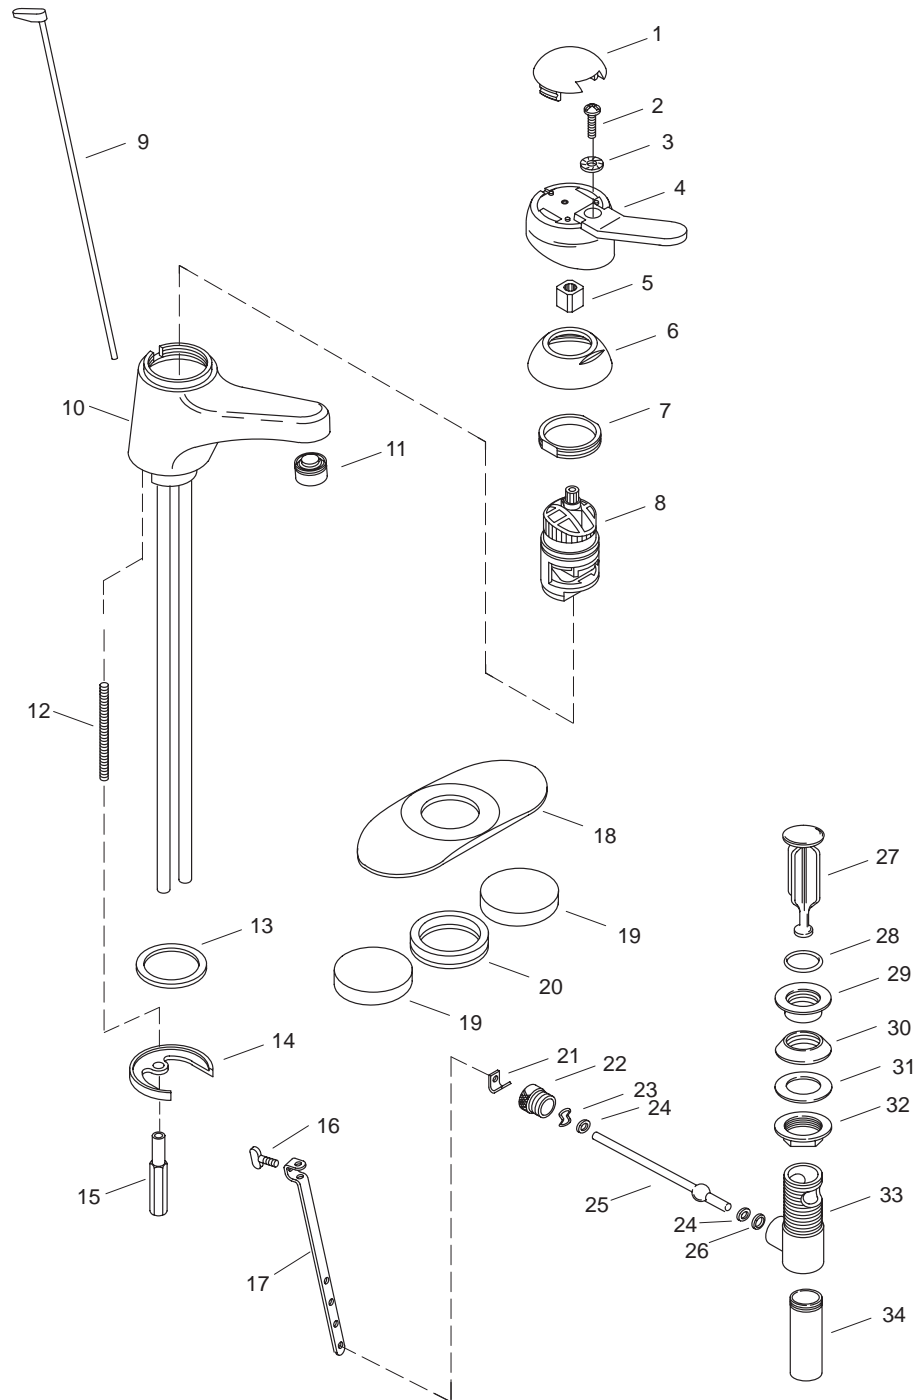

## PALADAR™ SINGLE CONTROL LAVATORY FAUCET

K#	Single-Control Lavatory Faucet	With Escutcheon	Escutcheon Only
K-14516-**-AA	X		
K-14517-**AA/BA	X	X	
K-14531-**AA			X

**\*\*Finish/color code must be specified when ordering.**

### SERVICE PARTS

ITEM	PART NO.	DESCRIPTION
1	73817**	Cap
2	73815	Screw
3	73816	Washer
4	73819**	Handle
5	73818	Spline Adapter
6	57726**	Nut
7	57730	Nut
8	57731	Valve
9	73820**	Lift Rod
10		Available in Service Kit Only
11	73772	Aerator
12	73786	Stud
13	57721	Washer
14	73182	Bracket
15	73785	Nut
16	57422	Thumb Screw
17	73382	Link
18	75017**	Escutcheon
19	75039	Gasket
20	75599	Spacer
21	40228	Spring Clip
22	57403-RP	Retainer Nut
23	38745	Wave Washer
24	38744	Friction Washer
25	41312-RP	Lever & Ball
26	34917	Gasket
27		Available in Service Kit Only
28	38676	O-Ring
29	74732**	Flange
30	57966	Gasket
31	40238	Washer
32	40076	Nut
33	74410-RP	Body
34	41640**	Tailpiece

### SERVICE KITS

PART NO.	ITEM	QTY.	DESCRIPTION
76607**			Body Assembly
	10	1 ea.	Body
	11	1 ea.	Aerator
74412**			Stopper Assembly
	27	1 ea.	Stopper
	28	1 ea.	O-Ring
58156-RP			Drain Hardware Assembly
	16	1 ea.	Thumb Screw
	17	1 ea.	Link
	21	1 ea.	Spring Clip
	22	1 ea.	Retainer Nut
	23	1 ea.	Washer
	24	2 ea.	Washer
	25	1 ea.	Lever Subassembly
	26	1 ea.	Washer
74413**			Drain Assembly
	27	1 ea.	Stopper Assembly
	28	1 ea.	O-Ring
	29	1 ea.	Flange
	30	1 ea.	Gasket
	31	1 ea.	Washer
	32	1 ea.	Locknut
	33	1 ea.	Drain Body