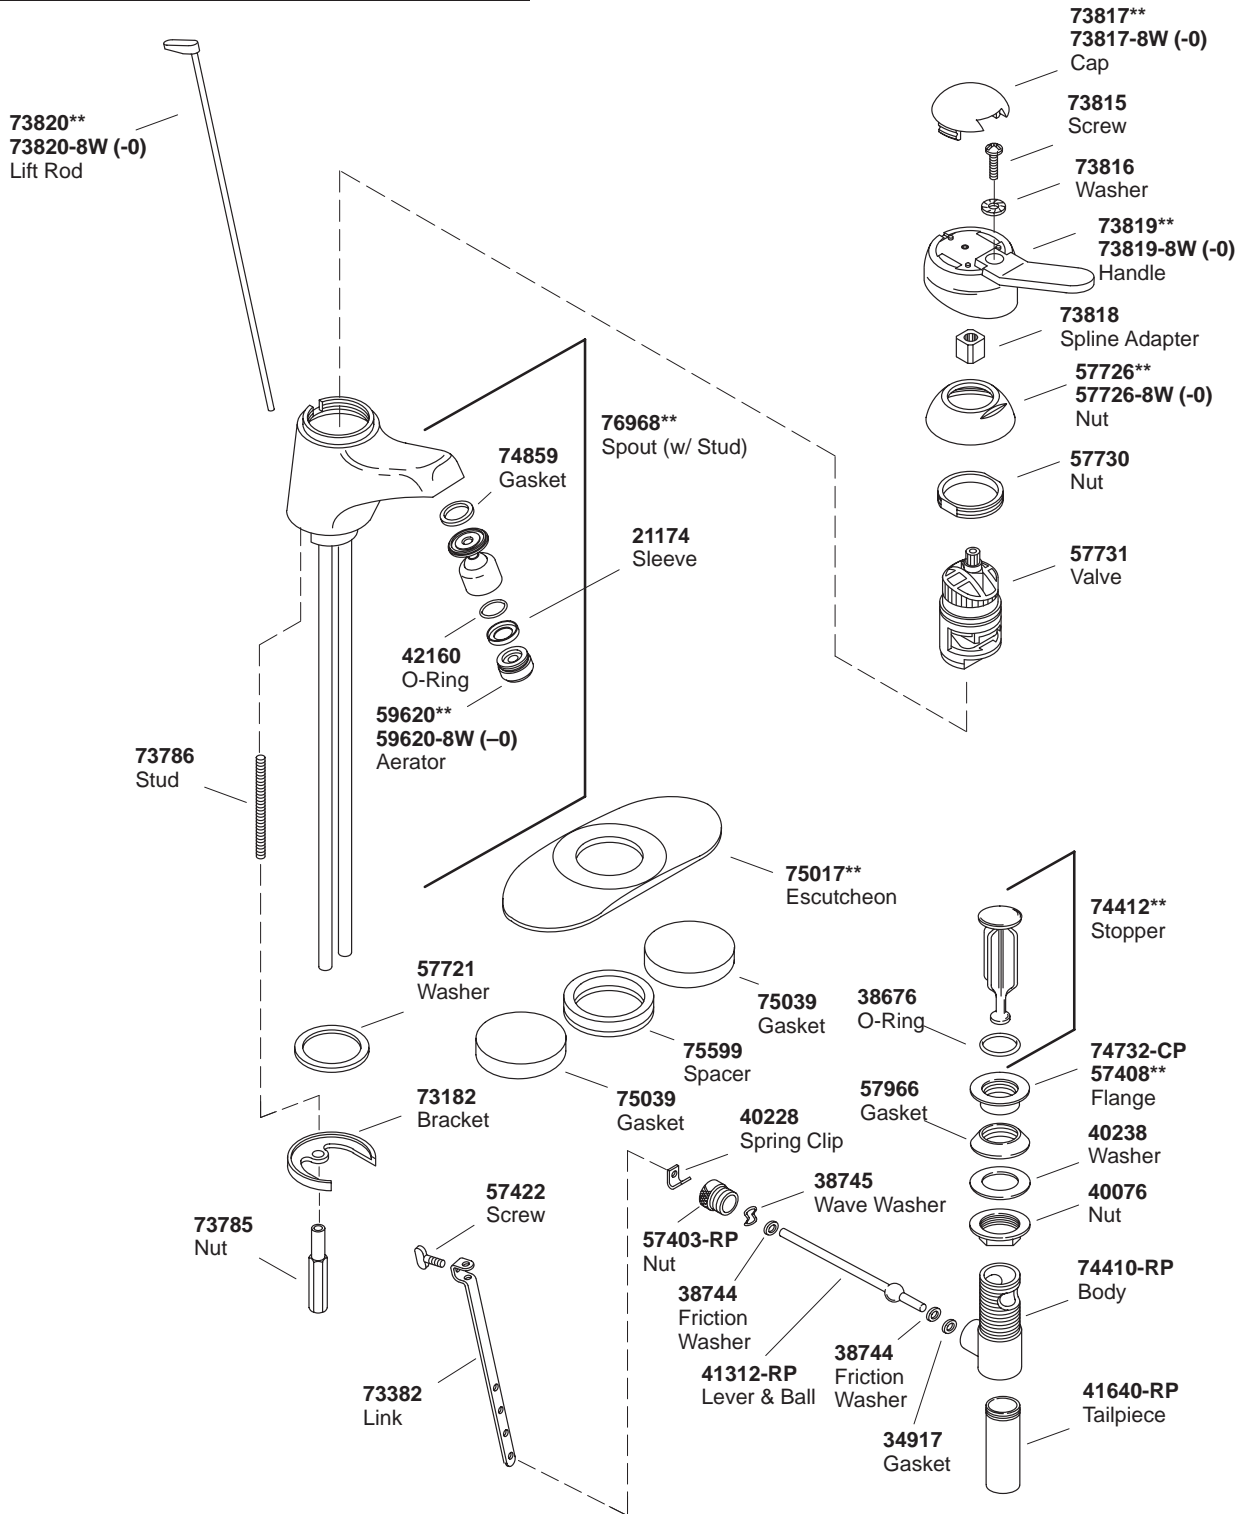

KOHLER® SERVICE PARTS

PALADAR™ SINGLE CONTROL BIDET FAUCET

K#	Mounting Plate	Faucet
K-14532-**-AA		X
K-14531-**-AA	X	

**Finish/color code must be specified when ordering.