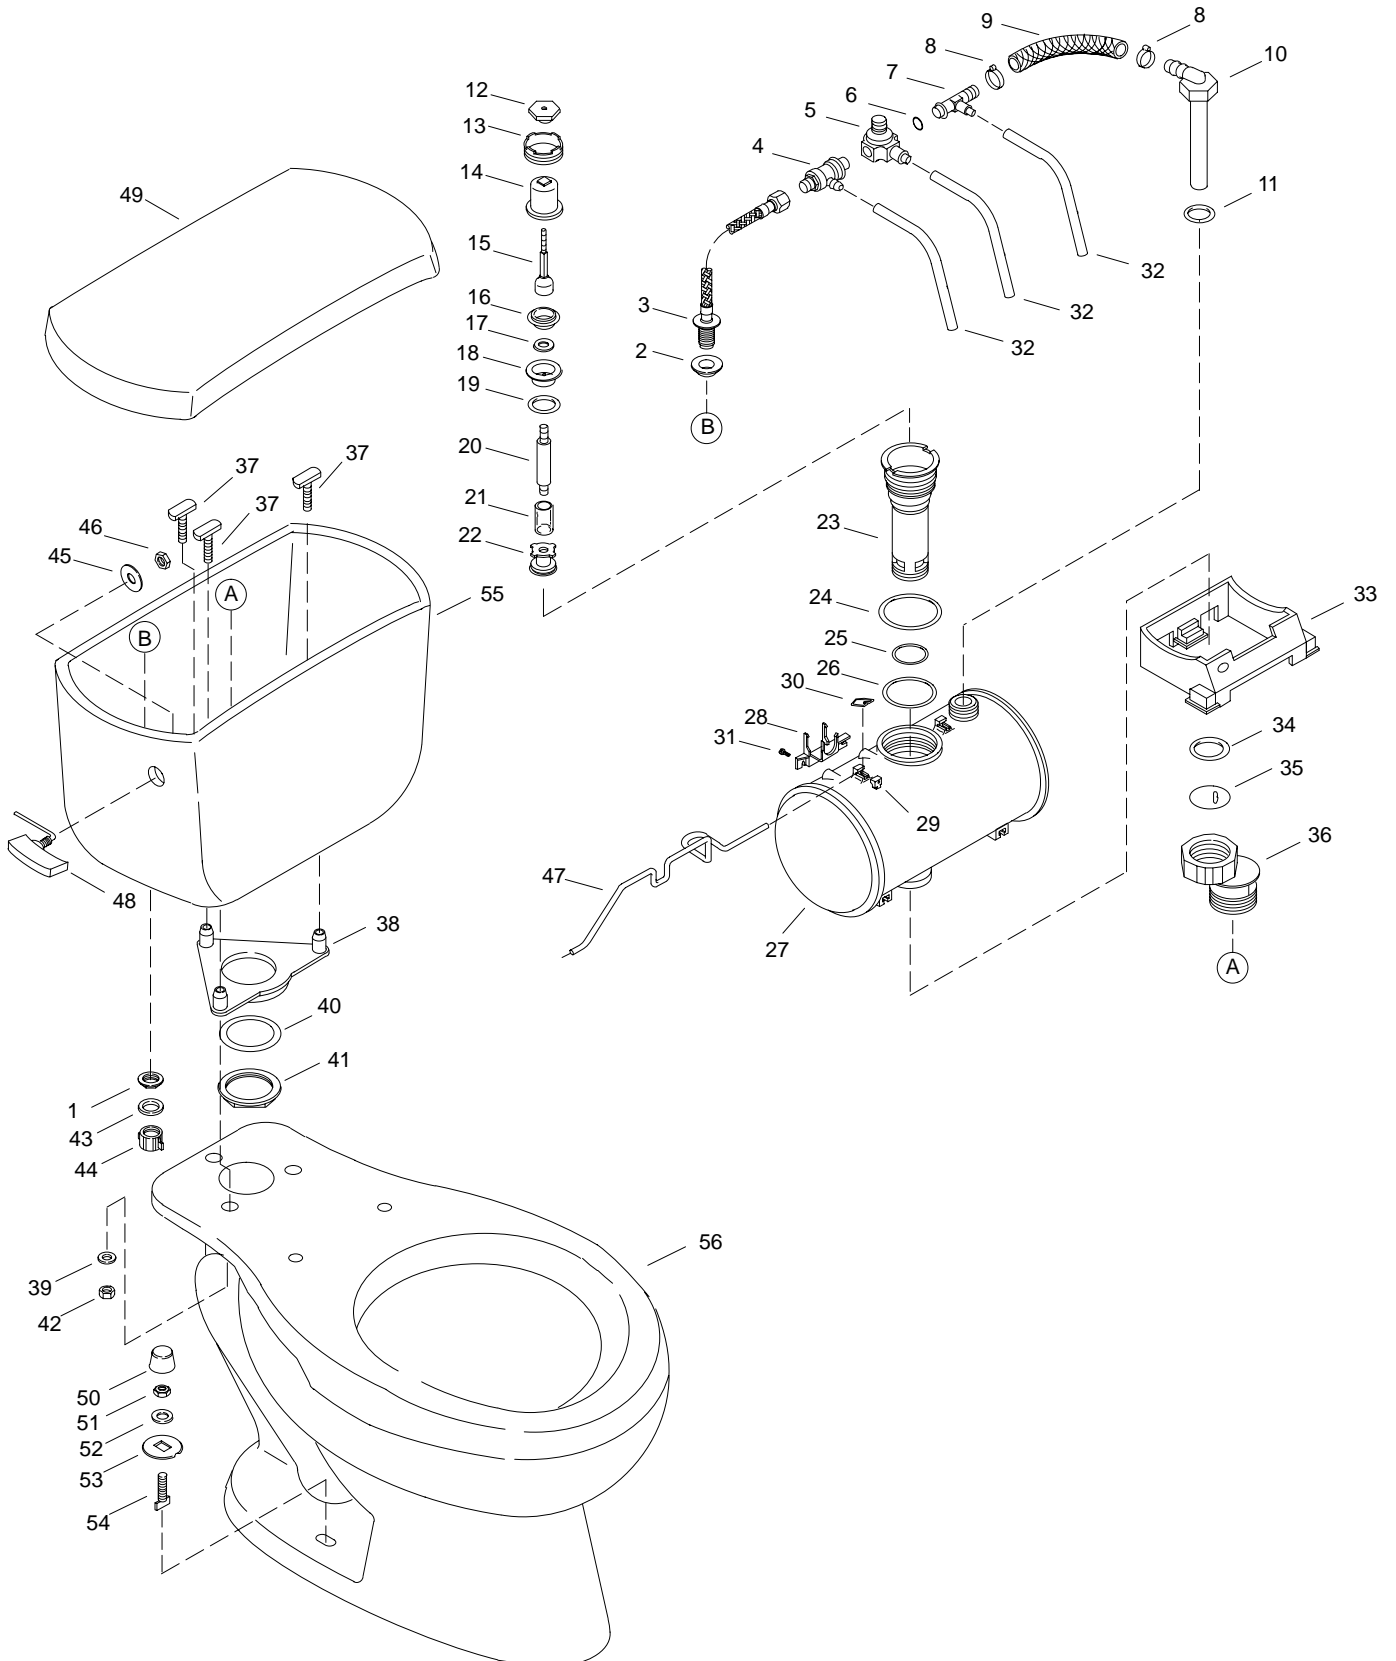

KOHLER[®] SERVICE PARTS

WELLWORTH™ LITE™ PC TOILET
K-3459-**-AA

Variation and/or finish/color code may be required when ordering.

SERVICE PARTS

ITEM NO.	PART NO.	DESCRIPTION
1	42396	Locknut
2	50843	Cone Washer
3	57385	Supply Hose
4	54936	Backflow Preventer
5	81850	Pressure Regulator/Relief
6	52592	O-Ring
7	66350	Aspirator
8	54947	Hose Clamp 5/8"
9	80493	Tank Hose
10	66357	Inlet Elbow
11	41391	O-Ring
12	54940	Piston, Nut
13	66332	Diaphragm Cylinder Nut
14	66330	Upper Diaphragm Cylinder
15	66341	Operating Piston
16	66334	Diaphragm
17	66333	Diaphragm Support Washer
18	66331	Lower Diaphragm Cylinder
19	66340	O-Ring
20	66336	Piston Rod
21	66481	Bump Stop
22	54957	Plug, Assembly
23	81844	Valve Sleeve
24	83222	O-Ring
25	66338	O-Ring
26	81847	O-Ring
27	83102	Reservoir
28	81470	Inlet Assembly Mount
29	54949	Rod Retaining Block
30	81476	Clip
31	66784	Screw
32	81638	Outlet Tube
33	81444	Cradle
34	60980	O-Ring
35	81447	Restrictor Plate
36	81558	Vessel Couple Assembly
37	57485	T-Bolt
38	51487	Tank Gasket
39	32572	Washer
40	50752	Friction Washer
41	50751	Locknut
42	51533	Nut
43	42398	Seal Washer
44	42397	Supply Nut
45	51387	Washer
46	42561	Nut
47	57391	Piston Actuation Arm
48	57533	Trip Lever Assembly
49	81449	Tank Cover
50	51727	Bolt Cap
51	51533	Nut
52	32572	Washer
53	51726	Base
54	51529	Tee Bolt
55		Not Available As A Service Part
56		Not Available As A Service Part

* A Cartridge Service Tool, part no. 81690, is available for ease of servicing.

Variation and/or finish/color code may be required when ordering.