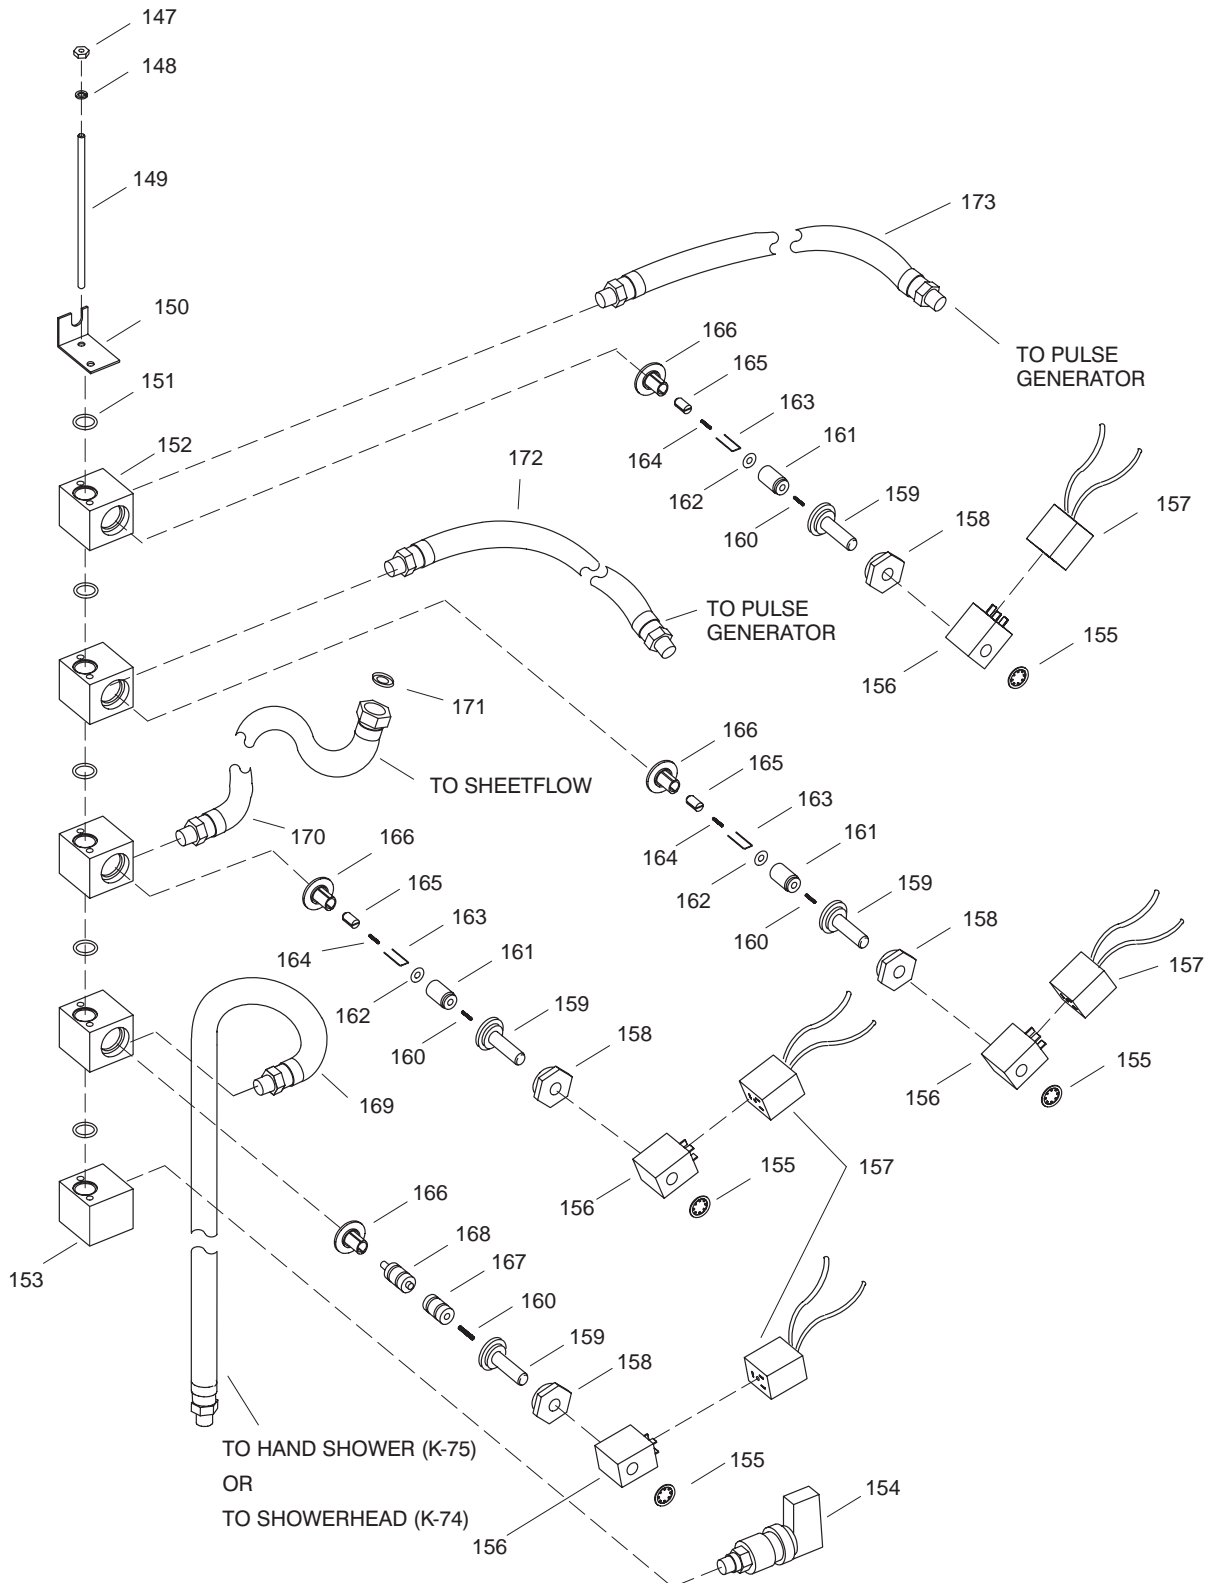

KOHLER[®] SERVICE PARTS

MASTERSHOWER™ TOWER
K-74-AA, K-74-BA, K-74-CA, K-74-DA
K-75-AA, K-75-BA, K-75-CA

** Finish/color code must be specified when ordering.

**** Finish/color code must be specified when ordering.**

** Finish/color code must be specified when ordering.

**** Finish/color code must be specified when ordering.**

KOHLER® SERVICE PARTS

MASTERSHOWER™ TOWER
K-74-AA, K-74-BA, K-74-CA, K-74-DA
K-75-AA, K-75-BA, K-75-CA

** Finish/color code must be specified when ordering.

SERVICE PARTS

ITEM	PART NO.	DESCRIPTION
1		Available in Service Kit Only
2		Available in Service Kit Only
3	57994	Flow Control
4	97132-58	Cap
5	91670	Bracket
6	91739	Washer
7	91738	Screw
8	91847	Screw
9	91849	Screw
10	93716-RP	Nut
11	62456	Elbow
12	91810	Pin
13	97133**	Flange
14	58179-7	Bellows
15	93715**	Post
16	93717	Washer
17	97212-58	Grip Ring
18		Available in Service Kit Only
19	91770-58	Button
20	48694	O-Ring
21	91851	Screw
22	91629**	Knob
23	92008	Seal
24	91631**	Escutcheon
25	91963-SV	Label
26	97197-SV	Tower
	97197-0	Tower, White
27	91805	Retaining Ring
28	91806	Pin
29	93771-58	Endcap (K-75 Model)
	91844-58	Cap (K-74 Model)
30	93769-RP	Plug
31	93770	Washer
32	42618**	Vacuum Breaker
33	91912	Screw
34	91820	Sleeve
35	91819	Grommet
36	91812	Hinge
37	91842	Flange Nut
38	91822	Standoff
39	500526	Seal Kit
40	91811	Hinge
41	92607	Keypad
42	93503	Power Connector
43	92605	Circuit Board
44	91848	Screw
45	91750	Screw
46	91824	Collar
47	91818	Bearing
48	91751	Screw
49	97232	Arm
50	91924	Block
51	97166	Shaft
52	91926	Arm
53	91925	Arm
54	91627	Hose
55	91626	Hose
56		Available in Service Kit Only
57	91958	Washer
58	60982	Screw
59	91775	Bracket
60	91927	Bushing
61	69079	Screw
62	92050	Cover
63	63563	Screw
64	93139	Transformer
65	92051	Enclosure
66		Available in Service Kit Only
67		Available in Service Kit Only
68		Available in Service Kit Only
69	93501	Cord
70	93536	Bushing
71	91807	Plate
72		Available in Service Kit Only
73	91845	Screw
74	97145	Screw