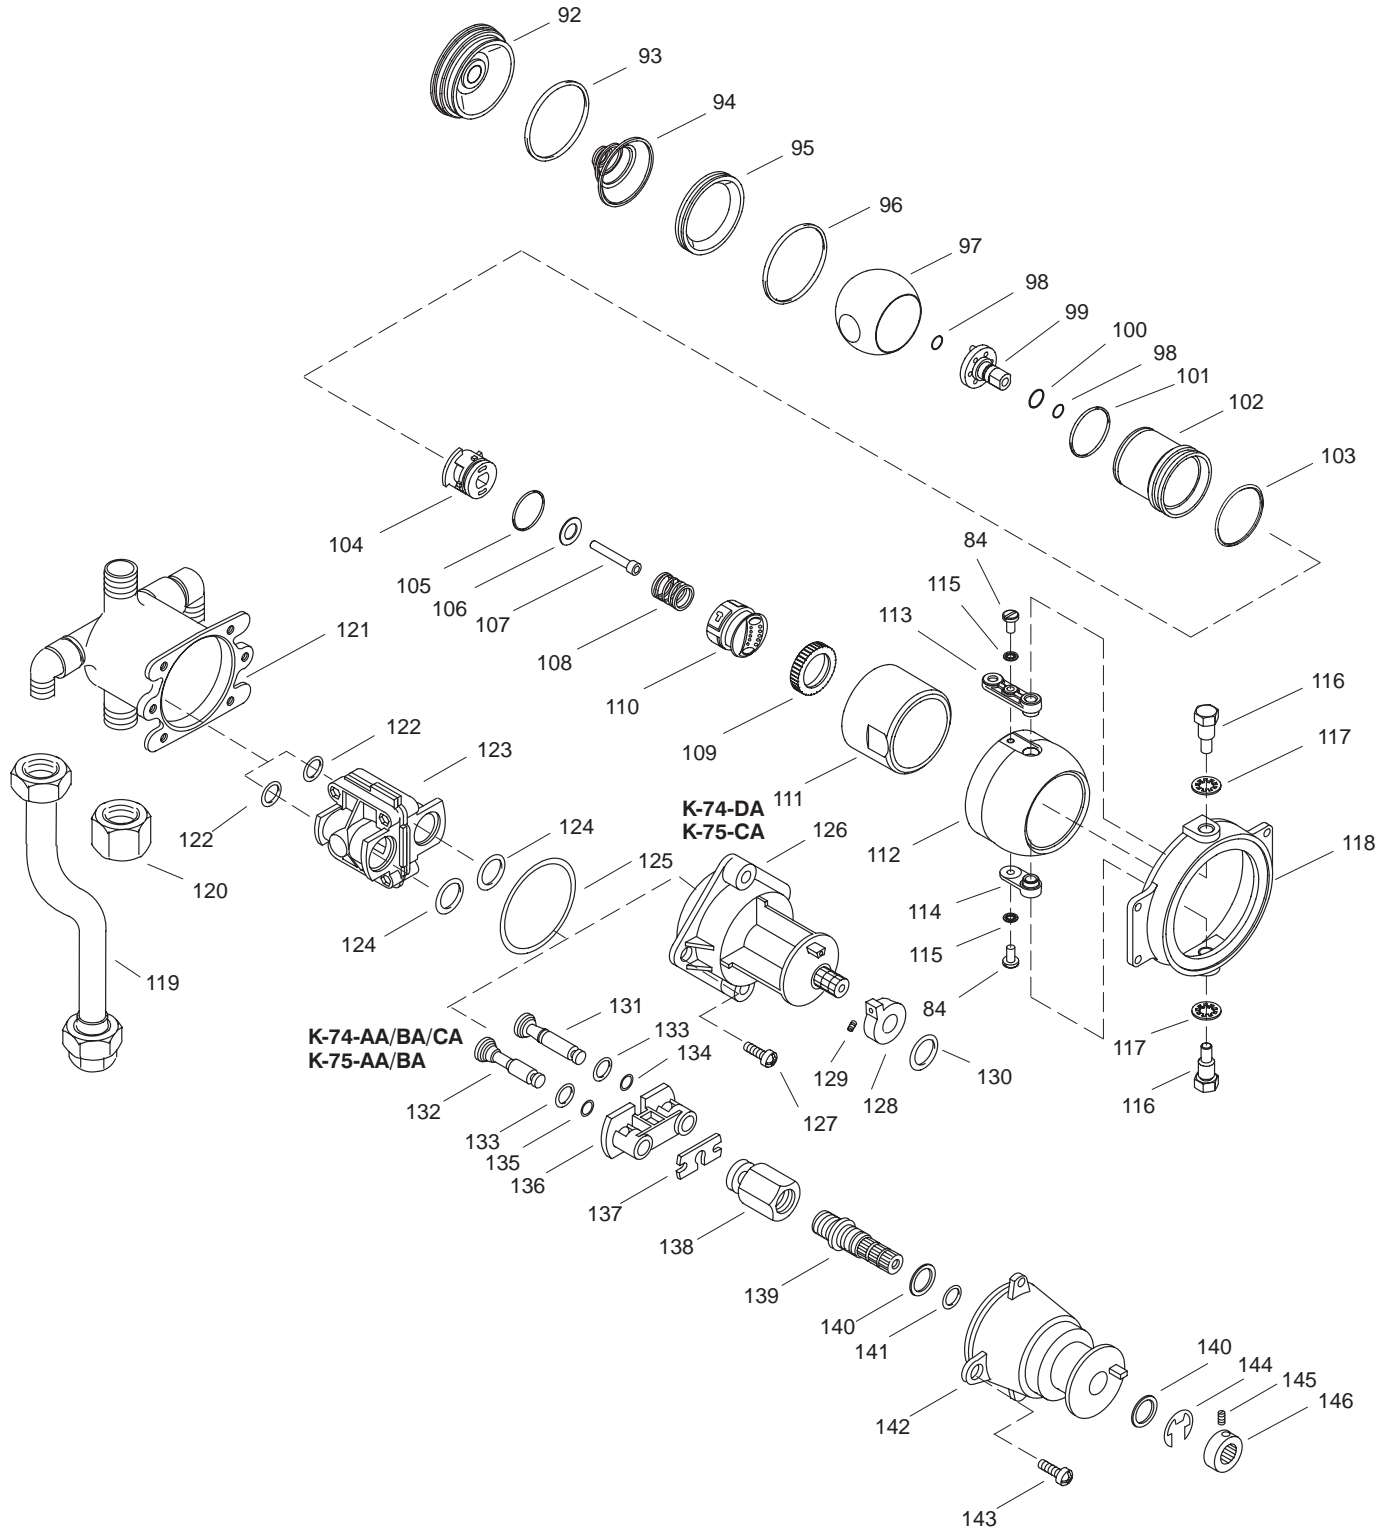

KOHLER[®] SERVICE PARTS

MASTERSHOWER™ TOWER
K-74-AA, K-74-BA, K-74-CA, K-74-DA
K-75-AA, K-75-BA, K-75-CA

** Finish/color code must be specified when ordering.

**** Finish/color code must be specified when ordering.**

** Finish/color code must be specified when ordering.

**** Finish/color code must be specified when ordering.**

KOHLER® SERVICE PARTS

MASTERSHOWER™ TOWER
K-74-AA, K-74-BA, K-74-CA, K-74-DA
K-75-AA, K-75-BA, K-75-CA

** Finish/color code must be specified when ordering.

SERVICE PARTS

ITEM	PART NO.	DESCRIPTION
1		Available in Service Kit Only
2		Available in Service Kit Only
3	57994	Flow Control
4	97132-58	Cap
5	91670	Bracket
6	91739	Washer
7	91738	Screw
8	91847	Screw
9	91849	Screw
10	93716-RP	Nut
11	62456	Elbow
12	91810	Pin
13	97133**	Flange
14	58179-7	Bellows
15	93715**	Post
16	93717	Washer
17	97212-58	Grip Ring
18		Available in Service Kit Only
19	91770-58	Button
20	48694	O-Ring
21	91851	Screw
22	91629**	Knob
23	92008	Seal
24	91631**	Escutcheon
25	91963-SV	Label
26	97197-SV	Tower
	97197-0	Tower, White
27	91805	Retaining Ring
28	91806	Pin
29	93771-58	Endcap (K-75 Model)
	91844-58	Cap (K-74 Model)
30	93769-RP	Plug
31	93770	Washer
32	42618**	Vacuum Breaker
33	91912	Screw
34	91820	Sleeve
35	91819	Grommet
36	91812	Hinge
37	91842	Flange Nut
38	91822	Standoff
39	500526	Seal Kit
40	91811	Hinge
41	92607	Keypad
42	93503	Power Connector
43	92605	Circuit Board
44	91848	Screw
45	91750	Screw
46	91824	Collar
47	91818	Bearing
48	91751	Screw
49	97232	Arm
50	91924	Block
51	97166	Shaft
52	91926	Arm
53	91925	Arm
54	91627	Hose
55	91626	Hose
56		Available in Service Kit Only
57	91958	Washer
58	60982	Screw
59	91775	Bracket
60	91927	Bushing
61	69079	Screw
62	92050	Cover
63	63563	Screw
64	93139	Transformer
65	92051	Enclosure
66		Available in Service Kit Only
67		Available in Service Kit Only
68		Available in Service Kit Only
69	93501	Cord
70	93536	Bushing
71	91807	Plate
72		Available in Service Kit Only
73	91845	Screw
74	97145	Screw