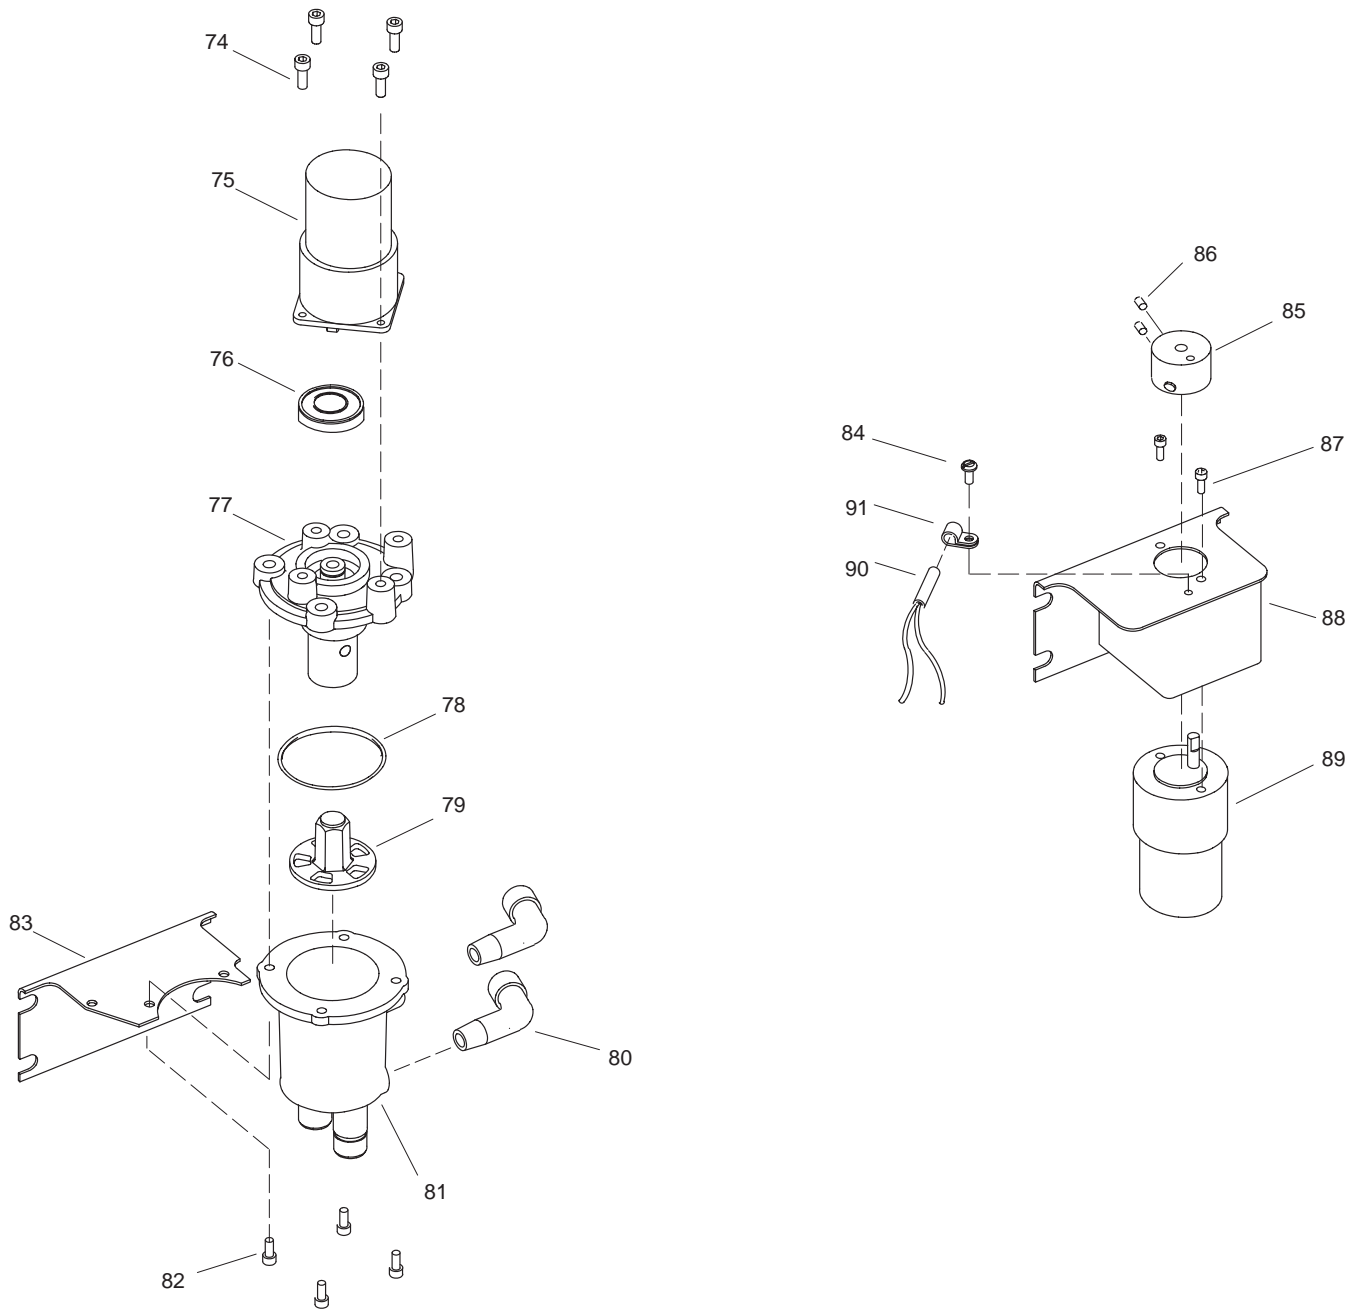

KOHLER[®] SERVICE PARTS

MASTERSHOWER™ TOWER
K-74-AA, K-74-BA, K-74-CA, K-74-DA
K-75-AA, K-75-BA, K-75-CA

** Finish/color code must be specified when ordering.

**** Finish/color code must be specified when ordering.**

** Finish/color code must be specified when ordering.

**** Finish/color code must be specified when ordering.**

KOHLER® SERVICE PARTS

MASTERSHOWER™ TOWER
K-74-AA, K-74-BA, K-74-CA, K-74-DA
K-75-AA, K-75-BA, K-75-CA

** Finish/color code must be specified when ordering.

SERVICE PARTS

ITEM	PART NO.	DESCRIPTION
1		Available in Service Kit Only
2		Available in Service Kit Only
3	57994	Flow Control
4	97132-58	Cap
5	91670	Bracket
6	91739	Washer
7	91738	Screw
8	91847	Screw
9	91849	Screw
10	93716-RP	Nut
11	62456	Elbow
12	91810	Pin
13	97133**	Flange
14	58179-7	Bellows
15	93715**	Post
16	93717	Washer
17	97212-58	Grip Ring
18		Available in Service Kit Only
19	91770-58	Button
20	48694	O-Ring
21	91851	Screw
22	91629**	Knob
23	92008	Seal
24	91631**	Escutcheon
25	91963-SV	Label
26	97197-SV	Tower
	97197-0	Tower, White
27	91805	Retaining Ring
28	91806	Pin
29	93771-58	Endcap (K-75 Model)
	91844-58	Cap (K-74 Model)
30	93769-RP	Plug
31	93770	Washer
32	42618**	Vacuum Breaker
33	91912	Screw
34	91820	Sleeve
35	91819	Grommet
36	91812	Hinge
37	91842	Flange Nut
38	91822	Standoff
39	500526	Seal Kit
40	91811	Hinge
41	92607	Keypad
42	93503	Power Connector
43	92605	Circuit Board
44	91848	Screw
45	91750	Screw
46	91824	Collar
47	91818	Bearing
48	91751	Screw
49	97232	Arm
50	91924	Block
51	97166	Shaft
52	91926	Arm
53	91925	Arm
54	91627	Hose
55	91626	Hose
56		Available in Service Kit Only
57	91958	Washer
58	60982	Screw
59	91775	Bracket
60	91927	Bushing
61	69079	Screw
62	92050	Cover
63	63563	Screw
64	93139	Transformer
65	92051	Enclosure
66		Available in Service Kit Only
67		Available in Service Kit Only
68		Available in Service Kit Only
69	93501	Cord
70	93536	Bushing
71	91807	Plate
72		Available in Service Kit Only
73	91845	Screw
74	97145	Screw