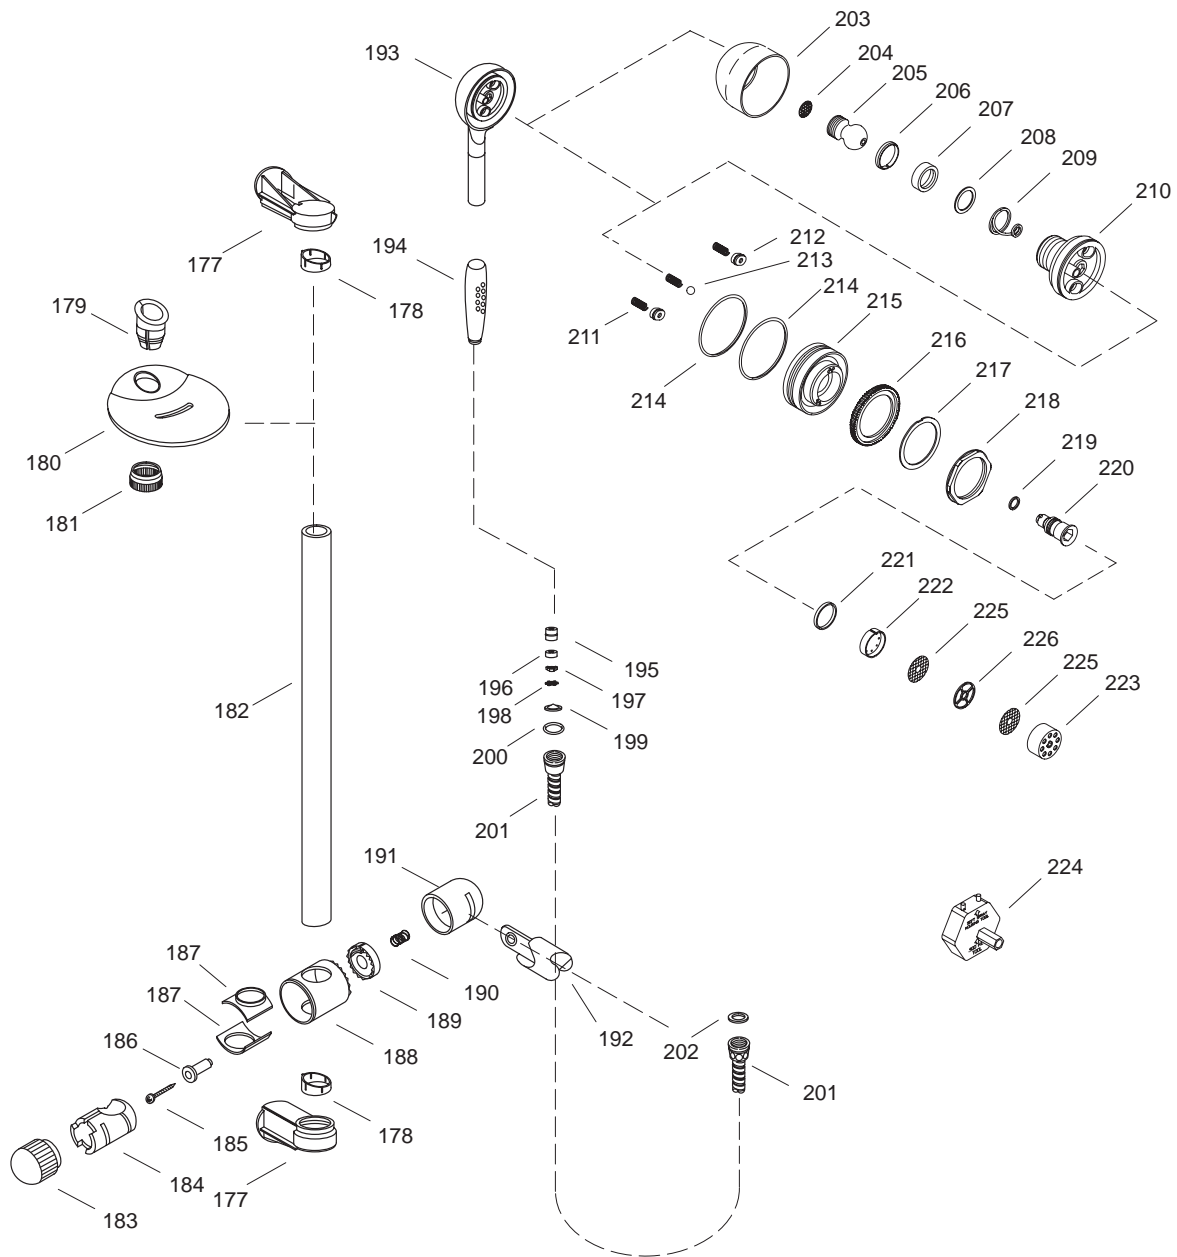

KOHLER[®] SERVICE PARTS

MASTERSHOWER™ TOWER
K-74-AA, K-74-BA, K-74-CA, K-74-DA
K-75-AA, K-75-BA, K-75-CA

** Finish/color code must be specified when ordering.

**** Finish/color code must be specified when ordering.**

** Finish/color code must be specified when ordering.

**** Finish/color code must be specified when ordering.**

KOHLER® SERVICE PARTS

MASTERSHOWER™ TOWER
K-74-AA, K-74-BA, K-74-CA, K-74-DA
K-75-AA, K-75-BA, K-75-CA

** Finish/color code must be specified when ordering.

SERVICE PARTS

ITEM	PART NO.	DESCRIPTION
1		Available in Service Kit Only
2		Available in Service Kit Only
3	57994	Flow Control
4	97132-58	Cap
5	91670	Bracket
6	91739	Washer
7	91738	Screw
8	91847	Screw
9	91849	Screw
10	93716-RP	Nut
11	62456	Elbow
12	91810	Pin
13	97133**	Flange
14	58179-7	Bellows
15	93715**	Post
16	93717	Washer
17	97212-58	Grip Ring
18		Available in Service Kit Only
19	91770-58	Button
20	48694	O-Ring
21	91851	Screw
22	91629**	Knob
23	92008	Seal
24	91631**	Escutcheon
25	91963-SV	Label
26	97197-SV	Tower
	97197-0	Tower, White
27	91805	Retaining Ring
28	91806	Pin
29	93771-58	Endcap (K-75 Model)
	91844-58	Cap (K-74 Model)
30	93769-RP	Plug
31	93770	Washer
32	42618**	Vacuum Breaker
33	91912	Screw
34	91820	Sleeve
35	91819	Grommet
36	91812	Hinge
37	91842	Flange Nut
38	91822	Standoff
39	500526	Seal Kit
40	91811	Hinge
41	92607	Keypad
42	93503	Power Connector
43	92605	Circuit Board
44	91848	Screw
45	91750	Screw
46	91824	Collar
47	91818	Bearing
48	91751	Screw
49	97232	Arm
50	91924	Block
51	97166	Shaft
52	91926	Arm
53	91925	Arm
54	91627	Hose
55	91626	Hose
56		Available in Service Kit Only
57	91958	Washer
58	60982	Screw
59	91775	Bracket
60	91927	Bushing
61	69079	Screw
62	92050	Cover
63	63563	Screw
64	93139	Transformer
65	92051	Enclosure
66		Available in Service Kit Only
67		Available in Service Kit Only
68		Available in Service Kit Only
69	93501	Cord
70	93536	Bushing
71	91807	Plate
72		Available in Service Kit Only
73	91845	Screw
74	97145	Screw