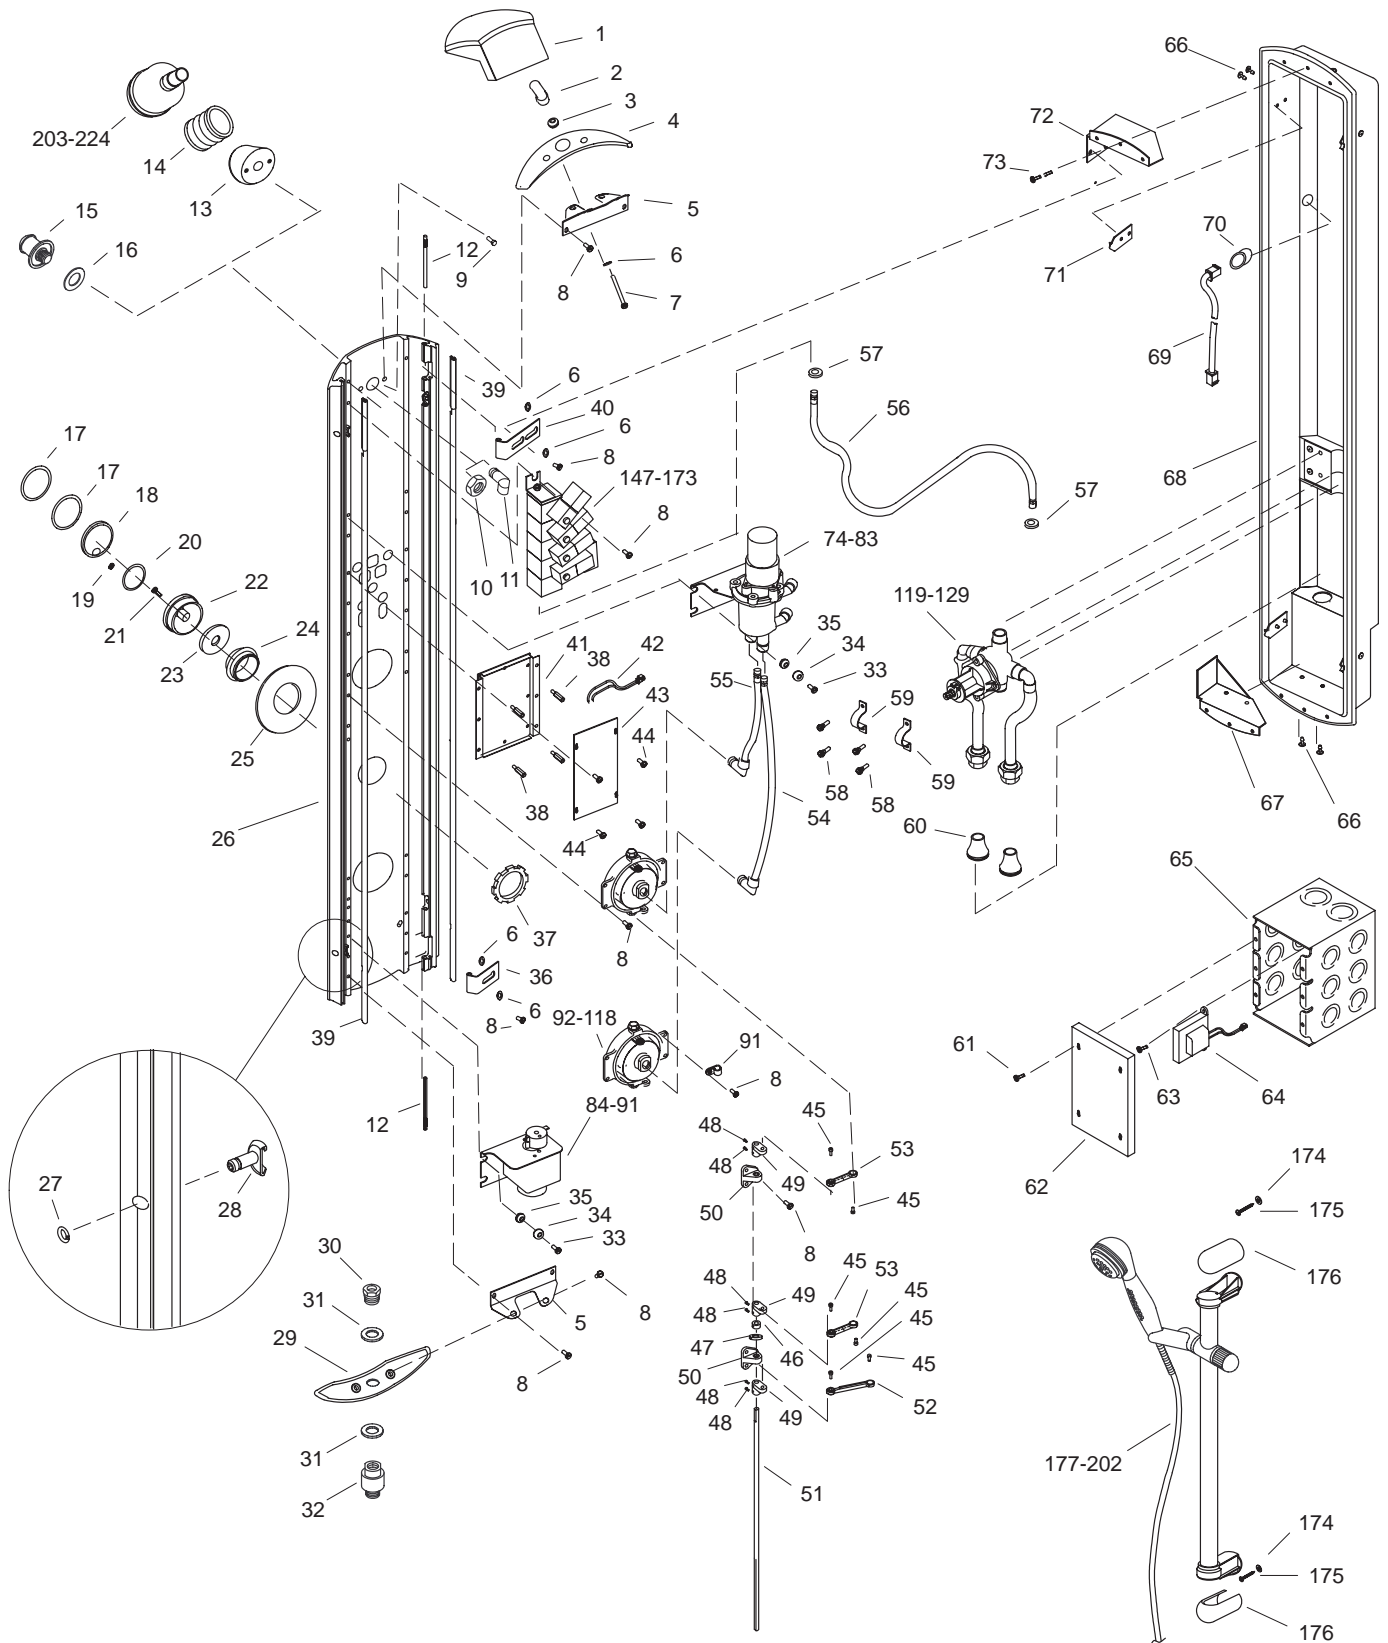

KOHLER[®] SERVICE PARTS

MASTERSHOWER™ TOWER
K-74-AA, K-74-BA, K-74-CA, K-74-DA
K-75-AA, K-75-BA, K-75-CA

** Finish/color code must be specified when ordering.

**** Finish/color code must be specified when ordering.**

** Finish/color code must be specified when ordering.

**** Finish/color code must be specified when ordering.**

KOHLER® SERVICE PARTS

MASTERSHOWER™ TOWER
K-74-AA, K-74-BA, K-74-CA, K-74-DA
K-75-AA, K-75-BA, K-75-CA

** Finish/color code must be specified when ordering.

SERVICE PARTS

ITEM	PART NO.	DESCRIPTION
1		Available in Service Kit Only
2		Available in Service Kit Only
3	57994	Flow Control
4	97132-58	Cap
5	91670	Bracket
6	91739	Washer
7	91738	Screw
8	91847	Screw
9	91849	Screw
10	93716-RP	Nut
11	62456	Elbow
12	91810	Pin
13	97133**	Flange
14	58179-7	Bellows
15	93715**	Post
16	93717	Washer
17	97212-58	Grip Ring
18		Available in Service Kit Only
19	91770-58	Button
20	48694	O-Ring
21	91851	Screw
22	91629**	Knob
23	92008	Seal
24	91631**	Escutcheon
25	91963-SV	Label
26	97197-SV	Tower
	97197-0	Tower, White
27	91805	Retaining Ring
28	91806	Pin
29	93771-58	Endcap (K-75 Model)
	91844-58	Cap (K-74 Model)
30	93769-RP	Plug
31	93770	Washer
32	42618**	Vacuum Breaker
33	91912	Screw
34	91820	Sleeve
35	91819	Grommet
36	91812	Hinge
37	91842	Flange Nut
38	91822	Standoff
39	500526	Seal Kit
40	91811	Hinge
41	92607	Keypad
42	93503	Power Connector
43	92605	Circuit Board
44	91848	Screw
45	91750	Screw
46	91824	Collar
47	91818	Bearing
48	91751	Screw
49	97232	Arm
50	91924	Block
51	97166	Shaft
52	91926	Arm
53	91925	Arm
54	91627	Hose
55	91626	Hose
56		Available in Service Kit Only
57	91958	Washer
58	60982	Screw
59	91775	Bracket
60	91927	Bushing
61	69079	Screw
62	92050	Cover
63	63563	Screw
64	93139	Transformer
65	92051	Enclosure
66		Available in Service Kit Only
67		Available in Service Kit Only
68		Available in Service Kit Only
69	93501	Cord
70	93536	Bushing
71	91807	Plate
72		Available in Service Kit Only
73	91845	Screw
74	97145	Screw