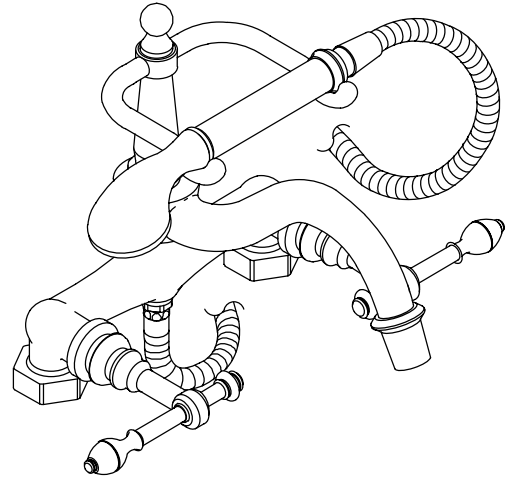

**BATH FAUCET
K-6905-4**

ALSO K-126, K-127, K-128

ADA

FEATURES

- Brass construction
- Bath- or deck-mount
- Brass valve bodies
- 1/2" quarter-turn washerless ceramic disc valves
- 9-5/8" diverter spout
- Lever handles
- Traditional handshower with 69" hose

SPECIFIED MODEL:

Model	Description		
K-6905-4	IV Georges Brass Bath- or Deck-Mount Bath Faucet with Handshower	<input type="checkbox"/> PB	<input type="checkbox"/> Other_____
Required Accessory			
K-126	27-7/8" Riser Tubes, Pair (For Deck-Mount Bath Faucet Installation)	<input type="checkbox"/> CP	<input type="checkbox"/> PB <input type="checkbox"/> Other_____
K-127	27-7/8" Riser Tubes, Pair (For K-100 Birthday Bath Installation)		<input type="checkbox"/> CP <input type="checkbox"/> PB <input type="checkbox"/> Other_____
K-128	31-1/2" Riser Tubes, Pair (For K-700 Vintage Bath Installation)		<input type="checkbox"/> CP <input type="checkbox"/> PB <input type="checkbox"/> Other_____

Optional Accessory on Page 2.

PRODUCT SPECIFICATION:

Two-handle bath- or deck-mount bath faucet shall be of brass construction. Faucet shall feature brass valve bodies. Faucet shall feature 1/2" quarter-turn washerless ceramic disc valves, assuring positive handle stop positioning. Product requires riser tubes. Product shall include a traditional handshower with 69" hose, 9-5/8" diverter spout, and lever handles. Faucet shall be Kohler Model K-6905-4-_____ and riser tubes shall be Kohler Model K-_____-_____.