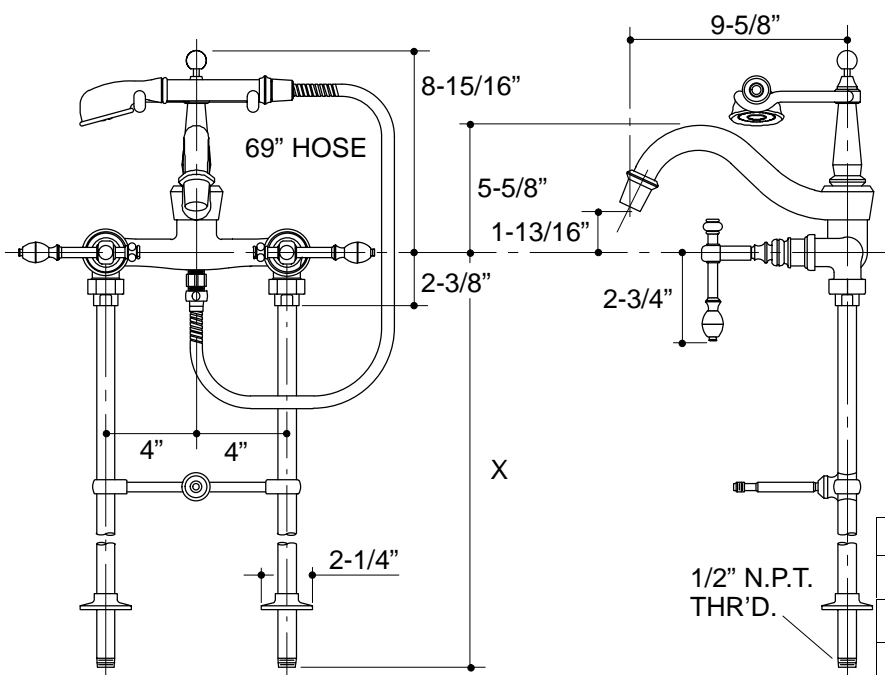

IV GEORGES BRASS™

Optional Accessory			
K-6797	IV Georges Brass Accent Kit	☐ PB	☐ Other _____

Roughing-In Notes	
	X
K-126, K-127	27-7/8"
K-128	31-1/2"

18

PRODUCT DIAGRAM