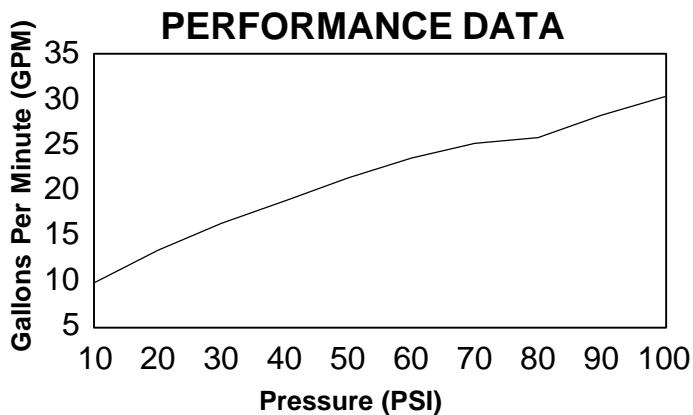

IV GEORGES BRASS™

Optional Accessory			
K-6797	IV Georges Brass Accent Kit	☐ PB	☐ Other _____

Roughing-In Notes	
	X
K-126, K-127	27-7/8"
K-128	31-1/2"

18

PRODUCT DIAGRAM