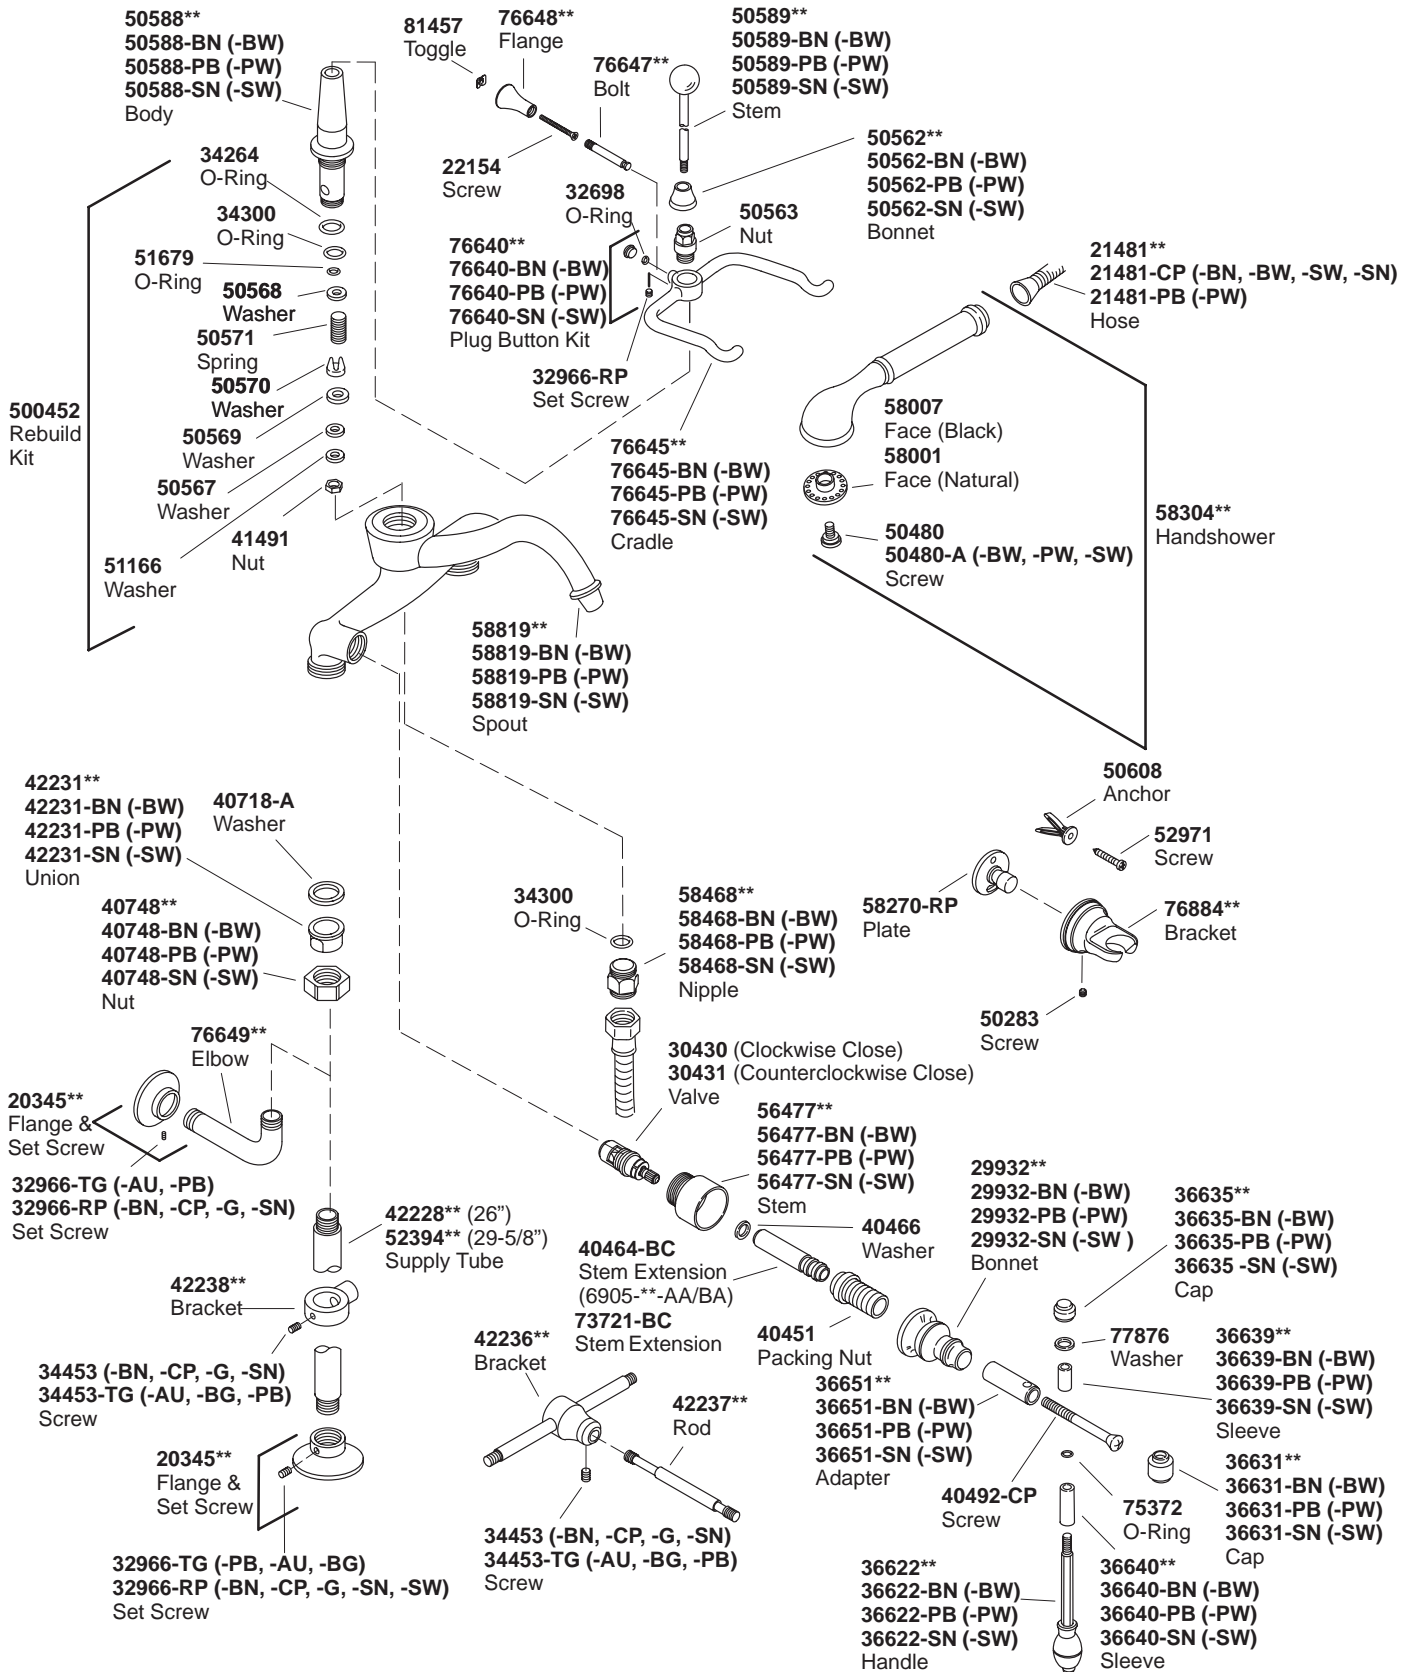

K#	
K-101-**-AA	Wall-Mount Kit
K-126-**-AA	Riser Tube - 26" w/Escutcheons
K-127-**-AA	Riser Tube - 26" w/Escutcheons and Cross Connection
K-128-**-AA	Riser Tube - 29 5/8" w/Escutcheons and Cross Connection
K-6525-**-AA	Wall-Mount Handshower Holder
K-6905-**-AA/BA	Deck-Mount Bath Faucet w/Handshower
K-6905-4-**-AA/BA	Deck-Mount Bath Faucet w/Handshower

****Finish/color code must be specified when ordering.**

KOHLER® SERVICE PARTS

IV GEORGES BRASS™ DECK-MOUNT BATH FAUCET

**Finish/color code must be specified when ordering.