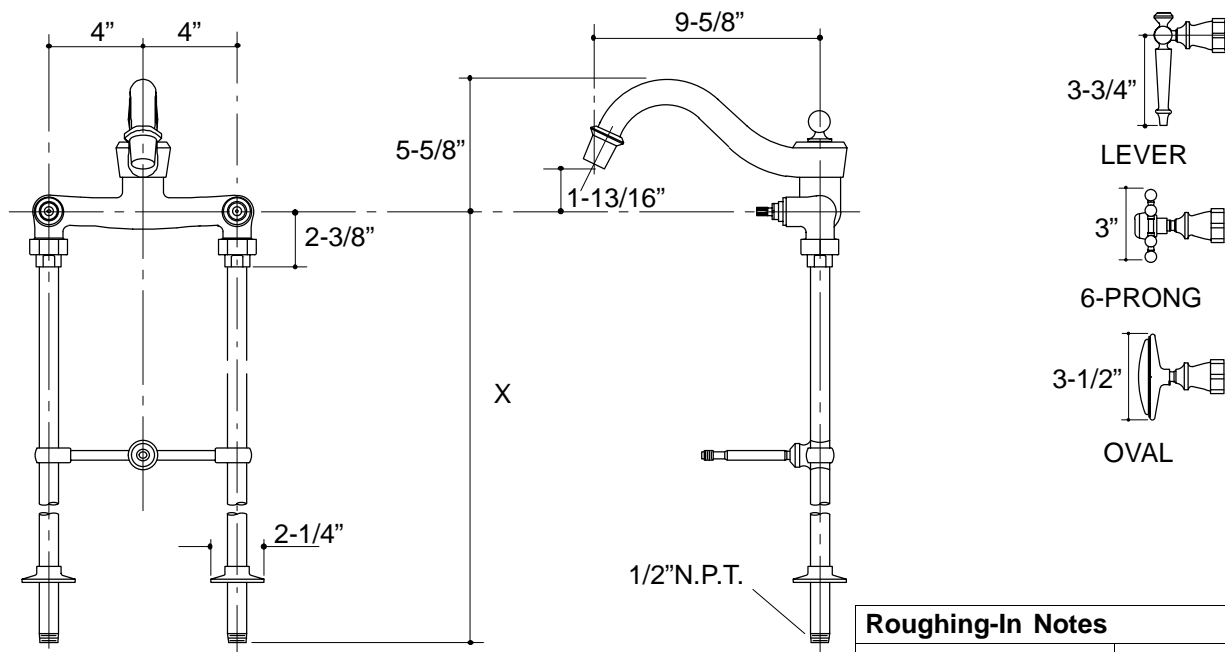

Ordering Information

Applicable product:	
Faucet with six-prong handles*	K-104-3
Faucet with lever handles*	K-104-4
Faucet with oval handles**	K-104-9B
Accessories/Hardware:	
Ceramic oval insets (pr.)	K-264
Ceramic oval insets, garland texture (pr.)	K-268
Riser tubes for deck-mount	K-126
Riser tubes for Birthday™ bath	K-127
Riser tubes for Vintage™ bath	K-128
*Requires riser tubes.	
**Requires riser tubes and ceramic oval insets.	
ADA Lever handles are ADA compliant	

Roughing-In Notes	
	X
K-126, K-127	27-7/8"
K-128	31-1/2"

18

K-104 Antique™ Bath Faucet
113524-1-AA (9619)

KOHLER®

NOTES: