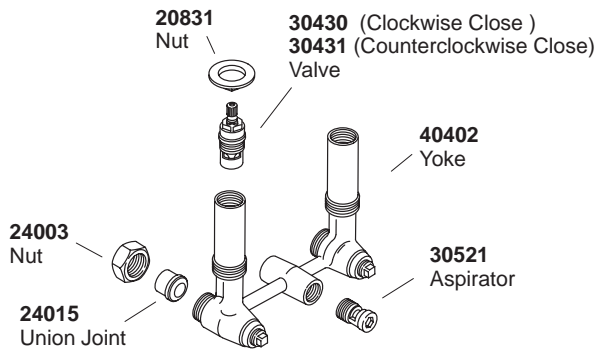

**Finish/color code must be specified when ordering.