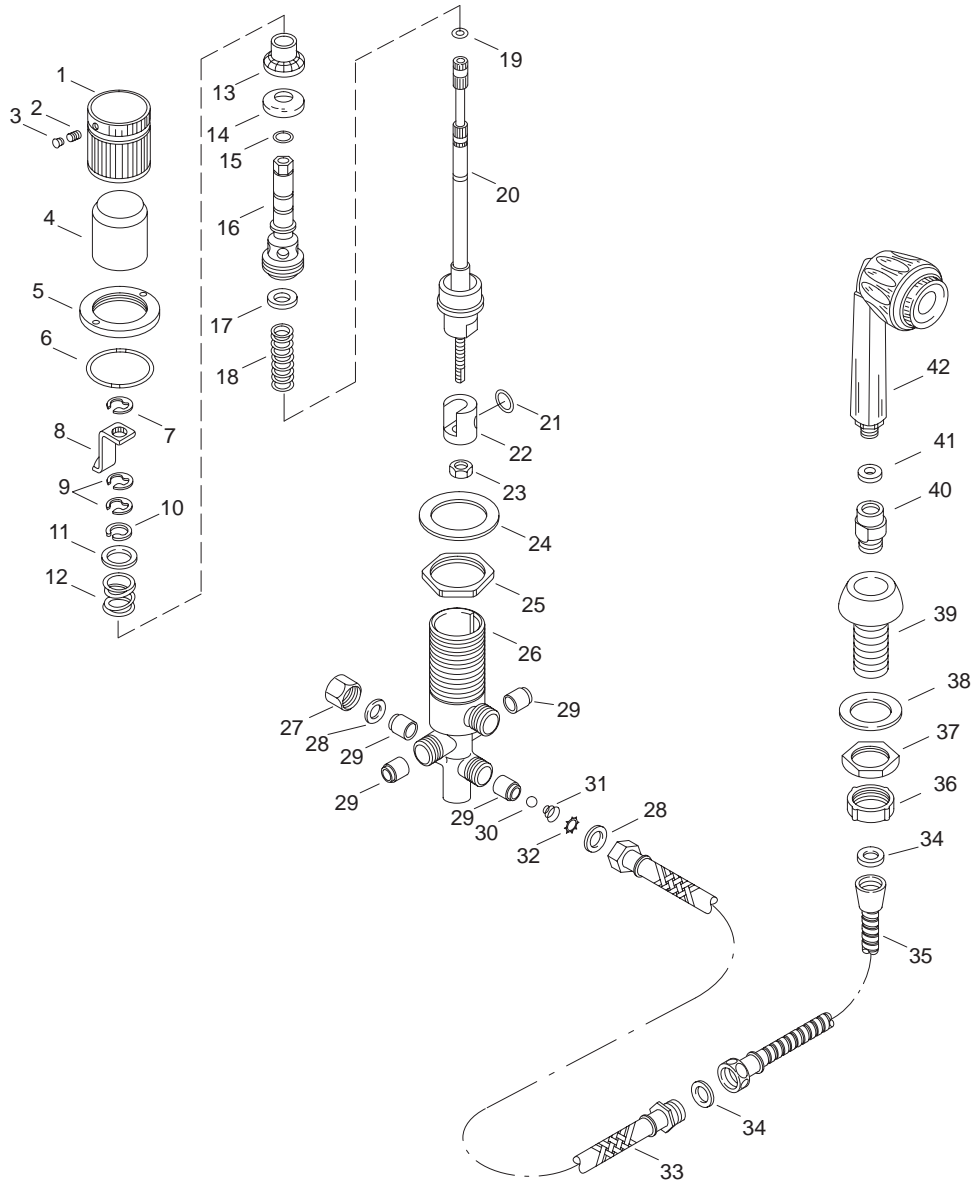

KOHLER® SERVICE PARTS

3-WAY DIVERTER AND HAND SHOWER K-6530-CA

Variation and/or finish/color code may be required when ordering.

SERVICE PARTS

ITEM NO.	PART NO.	DESCRIPTION
1	52714	Handle Assembly
2	34453	Set Screw, .164-32 UNC-3A x .188
3	52723	Hole Plug
4	52665	Sleeve
5	52666	Flange
6	48686	O-Ring
7	50593	E-Ring, Bowed
8	50338	Detent
9	50541	E-Ring
10	54997	Retaining Clip
11	54996	Washer
12	54995	Spring
13	55003	Diaphragm Backing Ring
14	55004	Diaphragm
15	55110	O-Ring
16	55006	Seat
17	55413	Washer
18	54998	Spring
19	55109	O-Ring
20	55239	Stem Subassembly
21	55108	O-Ring
22	55001	Spool
23	57088	Lock Nut, Hex Jam, 5/16-18
24	54994	Washer
25	55002	Nut, 1.75-16 UNS-2B
26	55007	Valve Body
27	52745	Hex Cap
28	40295	Fiber Washer
29	55766	Reducer Bushing
30	55439	Ball, Check
31	52886	Spring, Conical
32	57130	Retaining Ring
33	52600	High Pressure Hose
34	41163	Washer
35	21481	69" Interlock Hose
36		Available in Service Kit Only
37		Available in Service Kit Only
38		Available in Service Kit Only
39		Available in Service Kit Only
40		Available in Service Kit Only
41		Available in Service Kit Only
42	57998	Elite Shower