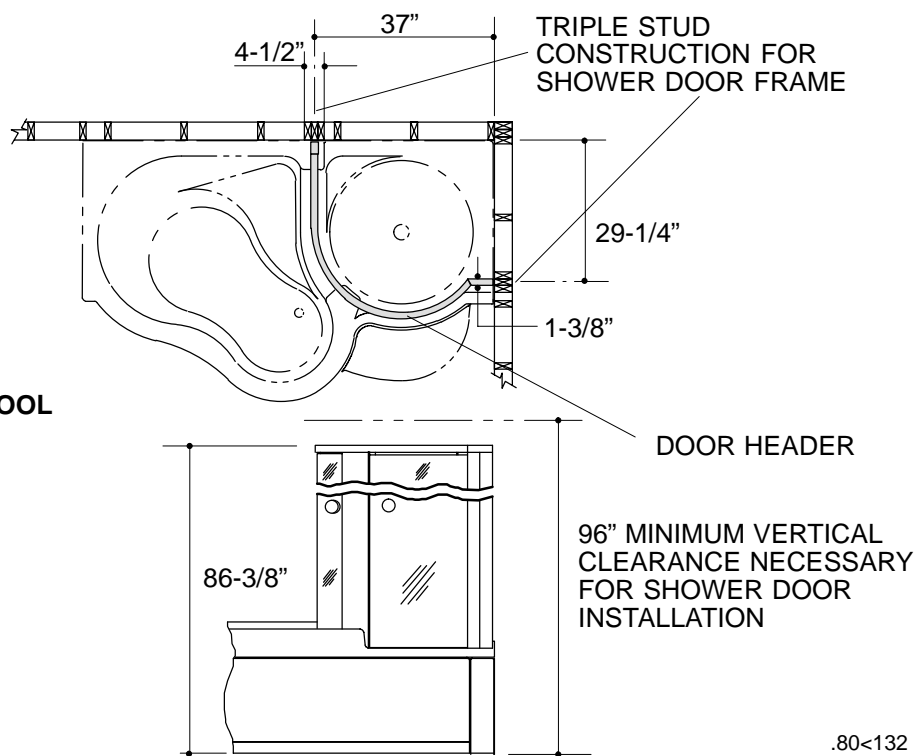

FEATURES

- *Frameless clear glass*
- *Aluminum extrusions in black finish*
- *Must be used with K-1594*

CODES/STANDARDS APPLICABLE

Specified model meets or exceeds the following:

- *ANSI Z97.1*

COLORS/FINISHES

- 7 Black Black™

SPECIFIED MODEL:

Model	Description	Colors/Finishes
K-1595	Pivot shower door	□7 Black Black™

PRODUCT SPECIFICATION:

The pivot shower door shall have frameless clear glass and aluminum extrusions in black finish. Shower door shall be less K-1594 Aventura Shower and Soak™ whirlpool (required). Shower door shall be Kohler Model K-1595-7.

SEE K-1594-** AVENTURA WHIRLPOOL FOR ADDITIONAL DETAILS

PRODUCT DIAGRAM