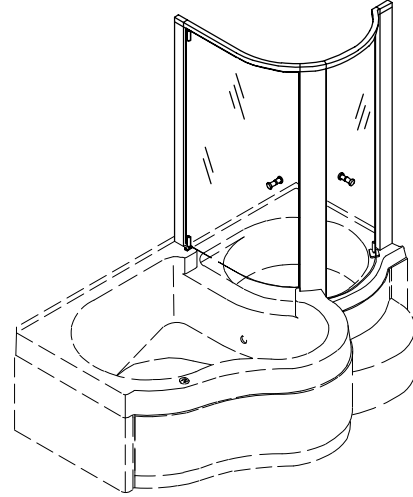

FEATURES

- *Frameless clear glass*
- *Aluminum extrusions in black finish*
- *Must be used with K-1594*

CODES/STANDARDS APPLICABLE

Specified model meets or exceeds the following:

- *ANSI Z97.1*

COLORS/FINISHES

- 7 Black Black™

SPECIFIED MODEL:

Model	Description	Colors/Finishes
K-1595	Pivot shower door	□7 Black Black™

PRODUCT SPECIFICATION:

The pivot shower door shall have frameless clear glass and aluminum extrusions in black finish. Shower door shall be less K-1594 Aventura Shower and Soak™ whirlpool (required). Shower door shall be Kohler Model K-1595-7.

SEE K-1594-** AVENTURA WHIRLPOOL FOR ADDITIONAL DETAILS

PRODUCT DIAGRAM