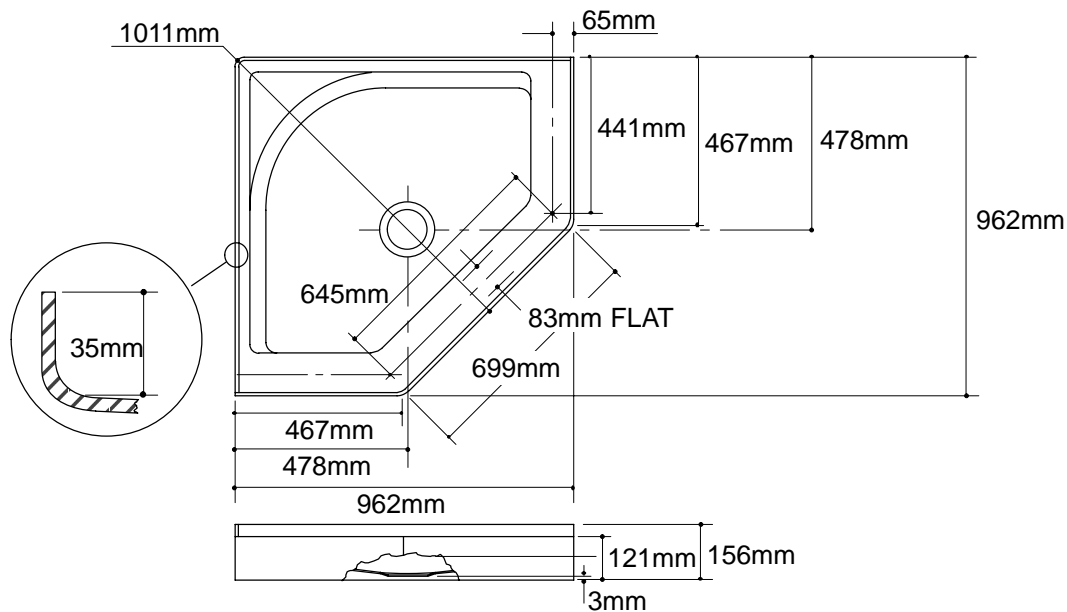

Ordering Information

Accessories/hardware:		
Drain	K-9132	recommended

Product Information

Fixture:	
Weight	22 Kg.
Configuration	1-piece
Drain Outlet	Ø86mm

Installation Notes

Refer to installation instructions included with fixture before beginning installation.

Roughing-In Notes

Fixture conforms to ANSI Standard Z124.2. All dimensions are nominal.