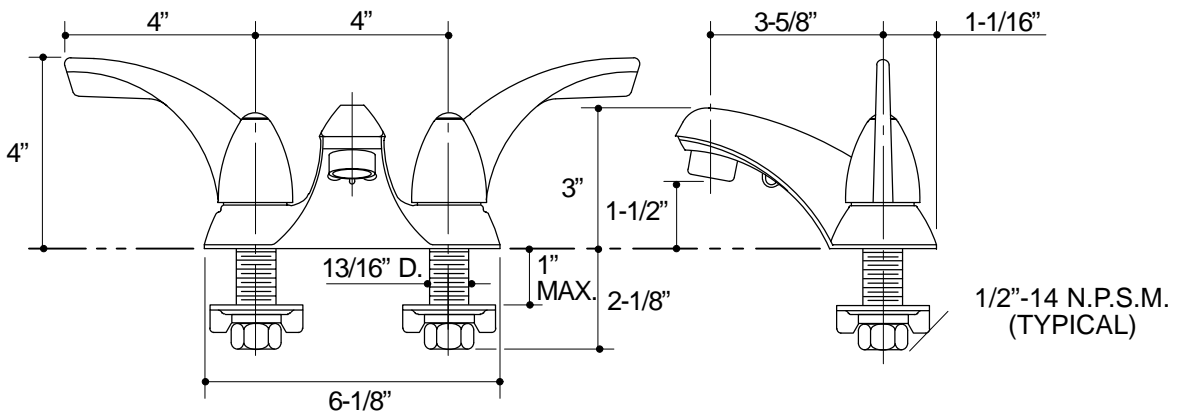

FEATURES

- Metal construction
- For 4" centers
- Reversible quarter-turn washerless ceramic disc valves
- 3-5/8" spout
- Metal throatplate
- 2.0 gallons per minute
- Vandal-resistant wristblade handles and aerator
- Red and blue index buttons

PRODUCT SPECIFICATION:

Two-handle centerset lavatory faucet shall be of metal construction. Faucet shall feature reversible quarter-turn washerless ceramic disc valves, assuring positive handle stop positioning. Product shall be less drain. Product shall include 4" centers, 3-5/8" spout, vandal-resistant (VR) aerator, and VR wristblade handles. Faucet shall be Kohler Model K-15635-CP.