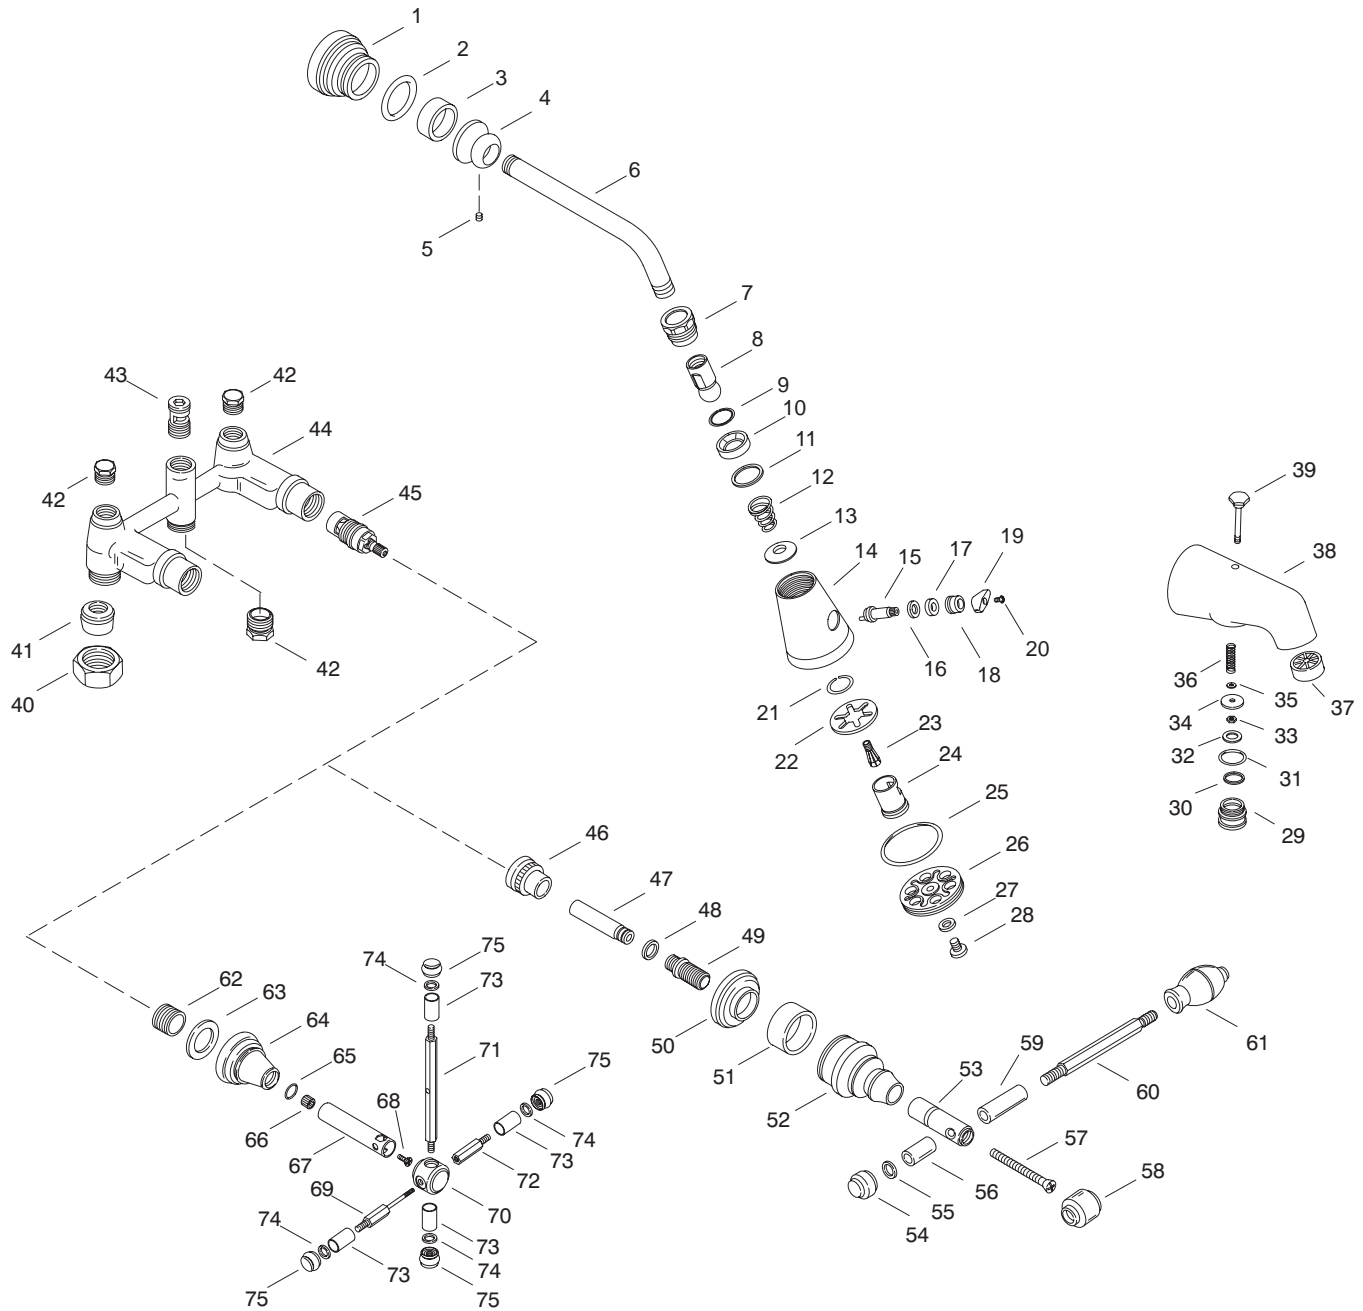

KOHLER[®] SERVICE PARTS

IV GEORGE BRASS™
BATH AND SHOWER FAUCETS
K-6805-XX-**-AA, K-6807-XX-**-AA/BA
K-6807-CV-**-AA/BA, K-6807-CV-**-**

SERVICE PARTS

ITEM NO.	PART NO.	DESCRIPTION
1	36728	Escutcheon
2	41364	O-Ring, -.025 x 1.176
3	36638	Sleeve, Large
4	36662	Collar, Shower Arm
5	32966	Screw, 8-32 NC-2A x .188
6	24898	Shower Arm
7	29417	Locknut, Multi-Spray Head
8	57346	Ball Joint Assembly
9	52843	Washer, Split
10	24981	Packing For Showerhead
11	29266	Washer, 57/64 x 1-11/64

ITEM NO.	PART NO.	DESCRIPTION
12	29497	Spring, Conical
13	29520	Washer, 1/2 ID x .300 OD
14	36661	Showerhead Body
15	29426	Crank For Multi-Stream
16	35719	Washer, .390 ID x .590 OD
17	29549	Crank, Packing
18	29548	Nut, Packing 5/8-32 NS
19	29508	Handle For Volume Reg
20	29476	Screw, 6-32 NC-2A x .313
21	29424	Snap Ring
22	29428	Washer, Spring