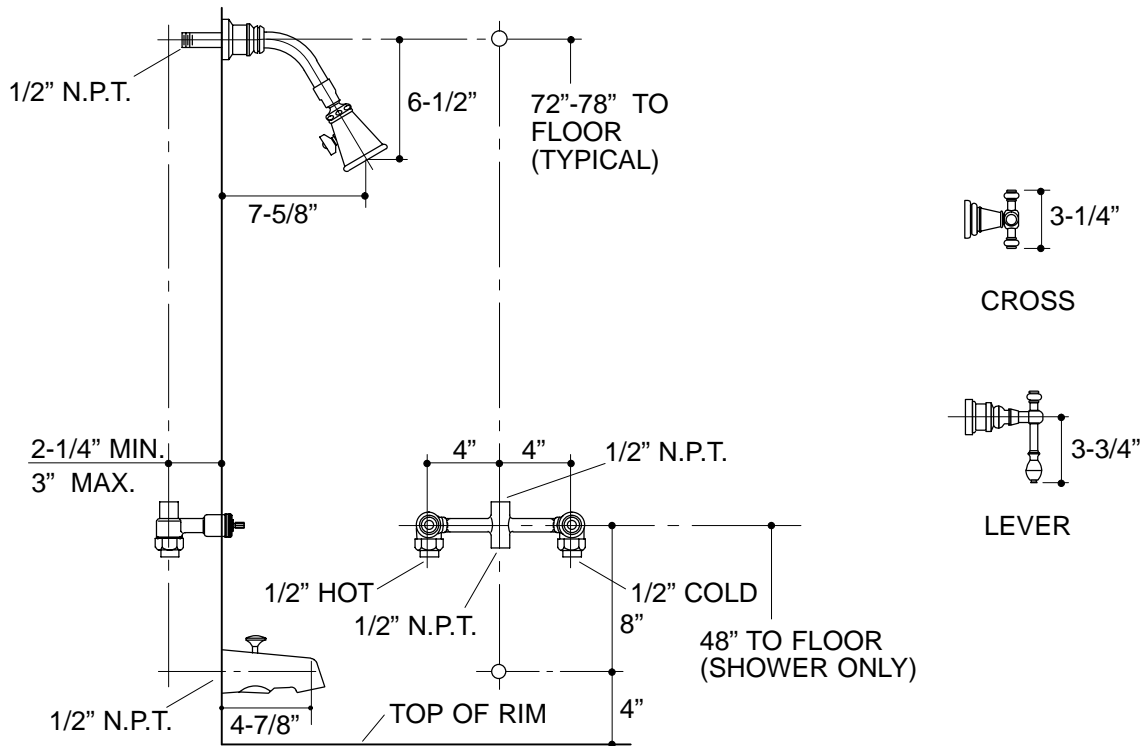

IV GEORGES BRASS™

Optional Accessories			
K-6792	IV Georges Brass accent kit (For K-6806-3)	☐PB ☐Other_____	
K-6797	IV Georges Brass accent kit (For K-6806-4)		☐PB ☐Other_____

332

PRODUCT DIAGRAM