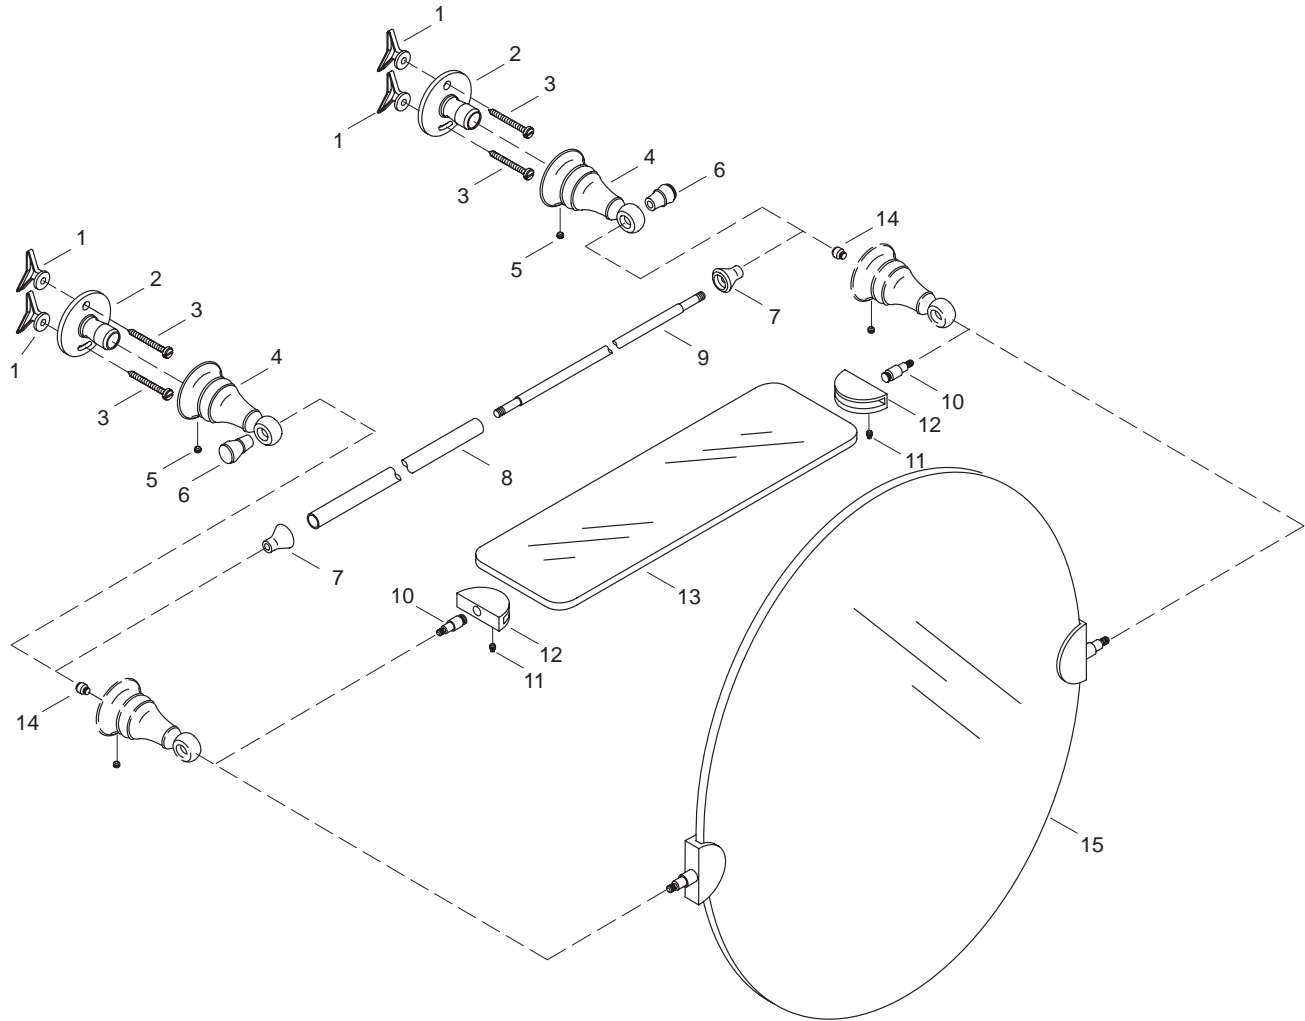

KOHLER[®] SERVICE PARTS

REVIVAL™ ACCESSORIES
K-16143-**-AA, K-16145-**-AA,
K-16147-**-AA, K-16148-**-AA, 16150-**-AA

SERVICE PARTS

ITEM NO.	PART NO.	DESCRIPTION
1	50608	Anchor
2	58270	Plate, Wall
3	52971	Screw, #8-1.5"
4	58276	Post
5	50283	Screw, .190-24UNC-3A x .125
6	58272	Knob
7	58499	Ferrule
8	73311	Sleeve, Towel Bar (30")
	58502	Sleeve, Towel Bar (18")
	76521	Sleeve, Towel Bar (24")
9	73312	Towel Bar (30")
	58501	Towel Bar (18")
	76522	Towel Bar (24")
10		Available in Service Kit Only
11	52307	Screw, .190-24UNC-3A x .25
12		Available in Service Kit Only
13	52092	Glass Shelf
14	55645	Screw, .250-20UNC-2A x .31 (Mirror)
	52306	Screw, .250-20UNC-3A x .50 (Shelf)
15	73470	Mirror

SERVICE KITS

PART NO.	ITEM NO.	QTY.	DESCRIPTION
50609			Anchor, Screw Assembly
	1	2 ea.	Anchor
	3	2 ea.	Screw, #8-1.5"
76770			Bracket/Stem
	10	1 ea.	Stem, Shelf
	12	1 ea.	Bracket, Shelf

Variation and/or finish/color code may be required when ordering.