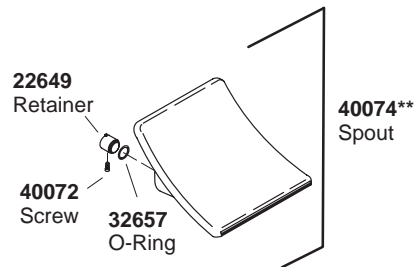

**Finish/color code must be specified when ordering.

**Finish/color code must be specified when ordering.

KOHLER[®] SERVICE PARTS

ALTERNA™ WALL-MOUNT BATH AND SHOWER FAUCETS

**Finish/color code must be specified when ordering.