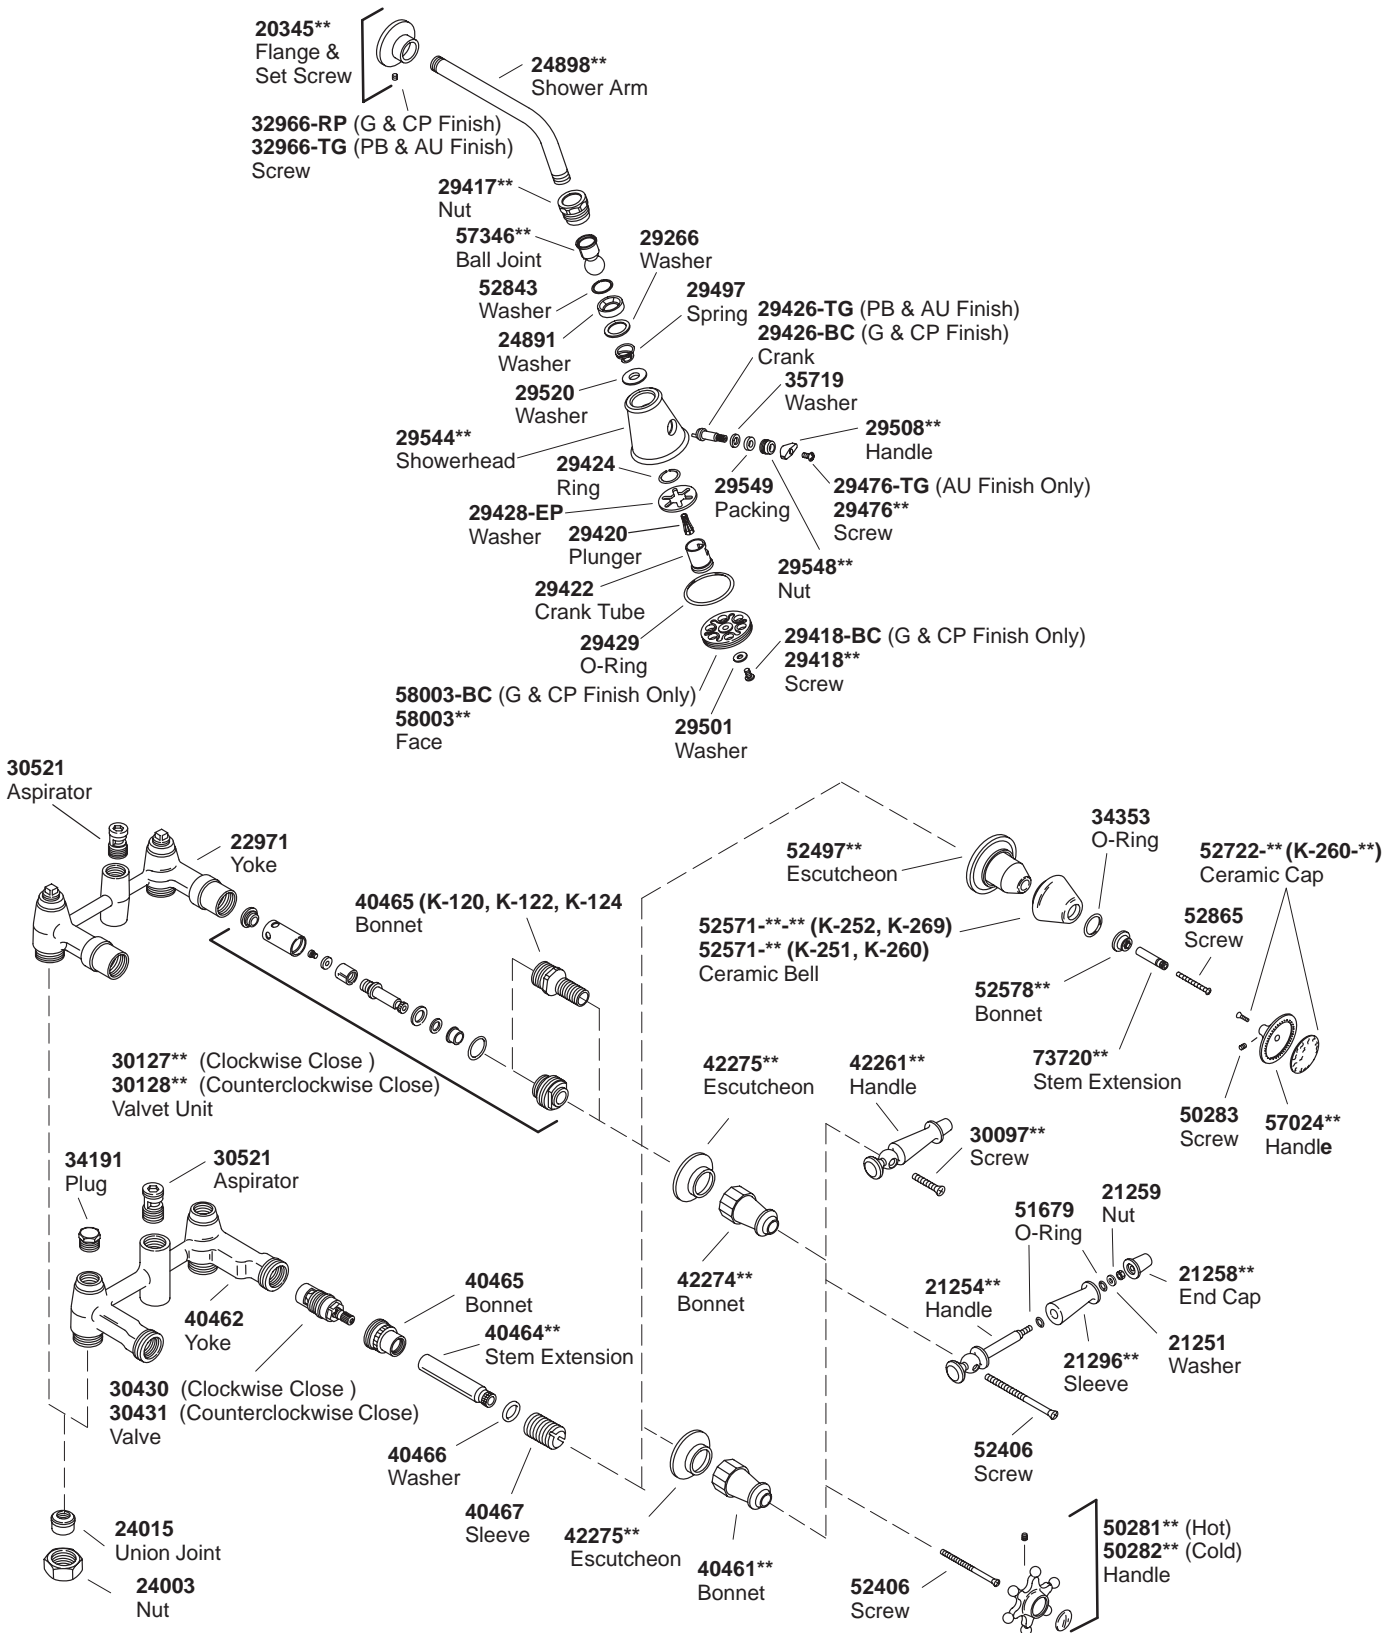

KOHLER® SERVICE PARTS

ANTIQUE™ WALL-MOUNT BATH AND SHOWER FAUCETS

K#	Bath & Shower Faucet	Bath Faucet	Shower Faucet	Valve	Six Prong Handles	Lever Handles	Oval Handles	Ceramic Inserts	Garland Texture
K-119-CV-**-AA/BA/CA	X				X				
K-120-**-AA/BA/CA	X					X			
K-120-CV-**-AA/BA/CA	X					X			
K-120-3-**-AA	X				X				
K-120-4-**-AA	X					X			
K-121-CV-**-AA/BA/CA			X		X				
K-122-**-AA/BA/CA			X			X			
K-122-CV-**-AA/BA/CA			X			X			
K-122-3-**-AA			X		X				
K-122-4-**-AA			X			X			
K-123-CV-**-AA/BA				X	X				
K-124-**-AA/BA		X		X		X			
K-124-3-**-AA				X	X				
K-124-4-**-AA				X		X			
K-260-**-AA								X	
K-260-3B-**-AA								X	X
K-276-NA-AA/BA				X					
K-283-**-AA/BA	X						X		
K-284-**-AA		X					X		
K-285-**-AA/BA			X				X		

**Finish/color code must be specified when ordering.

**Finish/color code must be specified when ordering.