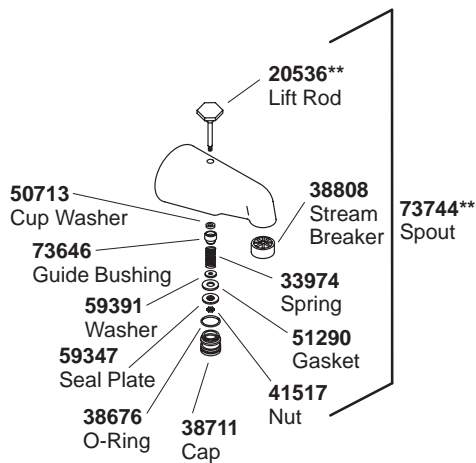

KOHLER® SERVICE PARTS

ANTIQUE™ WALL-MOUNT BATH AND SHOWER FAUCETS

K#	Bath & Shower Faucet	Bath Faucet	Shower Faucet	Valve	Six Prong Handles	Lever Handles	Oval Handles	Ceramic Inserts	Garland Texture
K-119-CV-**-AA/BA/CA	X				X				
K-120-**-AA/BA/CA	X					X			
K-120-CV-**-AA/BA/CA	X					X			
K-120-3-**-AA	X				X				
K-120-4-**-AA	X					X			
K-121-CV-**-AA/BA/CA			X		X				
K-122-**-AA/BA/CA			X			X			
K-122-CV-**-AA/BA/CA			X			X			
K-122-3-**-AA			X		X				
K-122-4-**-AA			X			X			
K-123-CV-**-AA/BA				X	X				
K-124-**-AA/BA		X		X		X			
K-124-3-**-AA				X	X				
K-124-4-**-AA				X		X			
K-260-**-AA								X	
K-260-3B-**-AA								X	X
K-276-NA-AA/BA				X					
K-283-**-AA/BA	X						X		
K-284-**-AA		X					X		
K-285-**-AA/BA			X				X		

**Finish/color code must be specified when ordering.

**Finish/color code must be specified when ordering.