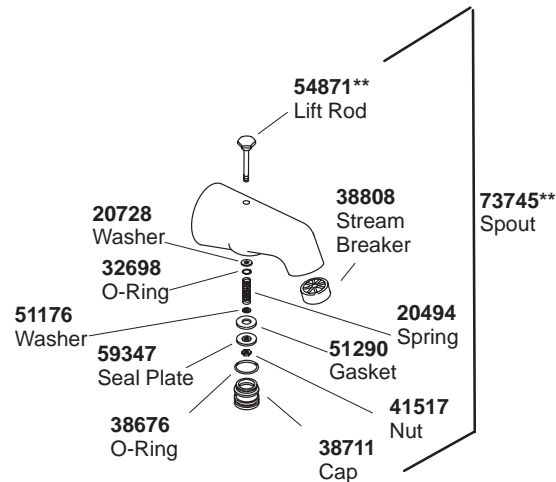

KOHLER® SERVICE PARTS

ANTIQUE™ WALL-MOUNT BATH AND SHOWER FAUCETS

K#	Bath & Shower Faucet	Bath Faucet	Shower Faucet	Valve	Six Prong Handles	Lever Handles	Oval Handles	Ceramic Inserts	Garland Texture
K-119-CV-**-AA/BA/CA	X				X				
K-120-**-AA/BA/CA	X					X			
K-120-CV-**-AA/BA/CA	X					X			
K-120-3-**-AA	X				X				
K-120-4-**-AA	X					X			
K-121-CV-**-AA/BA/CA			X		X				
K-122-**-AA/BA/CA			X			X			
K-122-CV-**-AA/BA/CA			X			X			
K-122-3-**-AA			X		X				
K-122-4-**-AA			X			X			
K-123-CV-**-AA/BA				X	X				
K-124-**-AA/BA		X		X		X			
K-124-3-**-AA				X	X				
K-124-4-**-AA				X		X			
K-260-**-AA								X	
K-260-3B-**-AA								X	X
K-276-NA-AA/BA				X					
K-283-**-AA/BA	X						X		
K-284-**-AA		X					X		
K-285-**-AA/BA			X				X		

**Finish/color code must be specified when ordering.

**Finish/color code must be specified when ordering.