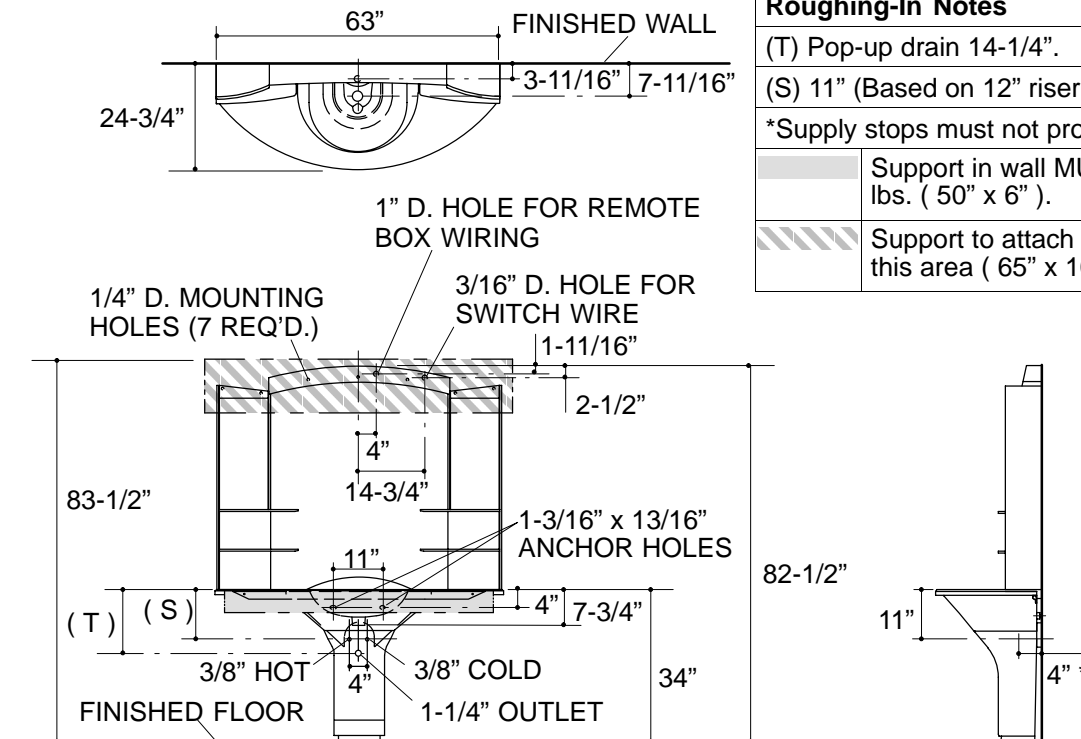

PRODUCT SPECIFICATION:

The single basin vanity shall be 63" in length, 24-3/4" in width, and 82-1/2" in height. Vanity integral pedestal lavatory shall be made of fireclay, and countertop shall be made of Avonite®. Vanity pedestal lavatory shall have single-hole drilling. Vanity pedestal lavatory shall include polished chrome overflow trim. Vanity shall include lighted mirror and storage cabinets. Vanity shall be Kohler Model K-3012-_____.

Two 25' lengths of nonmetallic sheathed cable 14-3 with ground. Use wire rated at 75° C min.

PRODUCT INFORMATION

Fixture*:		basin area	water depth
Lavatory		22" x 15"	6"
Outlet	1-3/4" D.		
Faucet hole	1-3/8" D.		

* Approximate measurements for comparison only.

Roughing-In Notes

(T) Pop-up drain 14-1/4".

(S) 11" (Based on 12" riser which may require cutting).

*Supply stops must not protrude from wall more than 4".

Support in wall MUST be able to support 320 lbs. (50" x 6").

Support to attach upper cabinets and mirror in this area (65" x 10").

.75<132

PRODUCT DIAGRAM