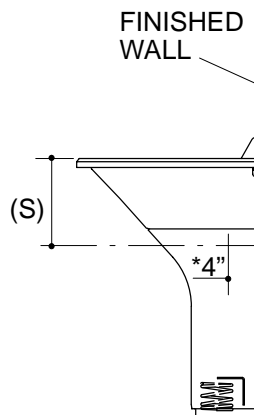

Ordering Information

Applicable product:		
Single-hole lavatory	K-3017-1	shown
Accessories/hardware:		
Trocadero faucet	K-15000	recommended

Product Information

Fixture*:		basin area	water depth
Lavatory		22" x 15"	6-3/8"
Outlet	1-3/4" D.		
* Approximate measurements for comparison only.			

Holes	K-3017-1		
Faucet	1-3/8" D.		

Included Components:	
Pedestal accessory pack	83049

Roughing-In Notes
Fixture dimensions are nominal and conform to tolerances in ASME/ANSI Standard A112.19.9M.
(T) Pop-up drain typically 14-1/4".
(S) 11" (Based on 12" riser which may require cutting).
*Supply stops must not protrude from wall more than 4".
Provide support for 320 lbs.