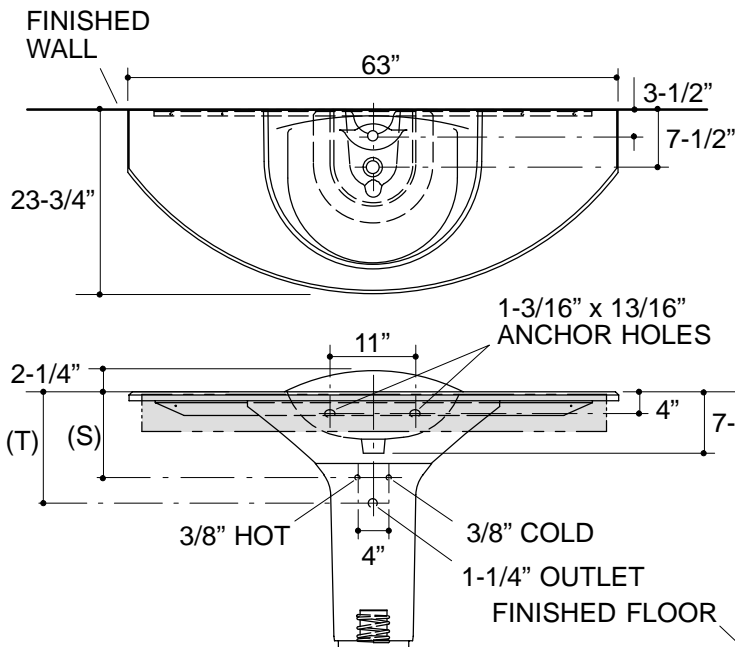

Ordering Information

Applicable product:		
Single-hole lavatory	K-3017-1	shown
Accessories/hardware:		
Trocadero faucet	K-15000	recommended

Product Information

Fixture*:		basin area	water depth
Lavatory		22" x 15"	6-3/8"
Outlet	1-3/4" D.		
* Approximate measurements for comparison only.			

Holes	K-3017-1		
Faucet	1-3/8" D.		

Included Components:	
Pedestal accessory pack	83049

Roughing-In Notes
Fixture dimensions are nominal and conform to tolerances in ASME/ANSI Standard A112.19.9M.
(T) Pop-up drain typically 14-1/4".
(S) 11" (Based on 12" riser which may require cutting).
*Supply stops must not protrude from wall more than 4".
Provide support for 320 lbs.

.65<116