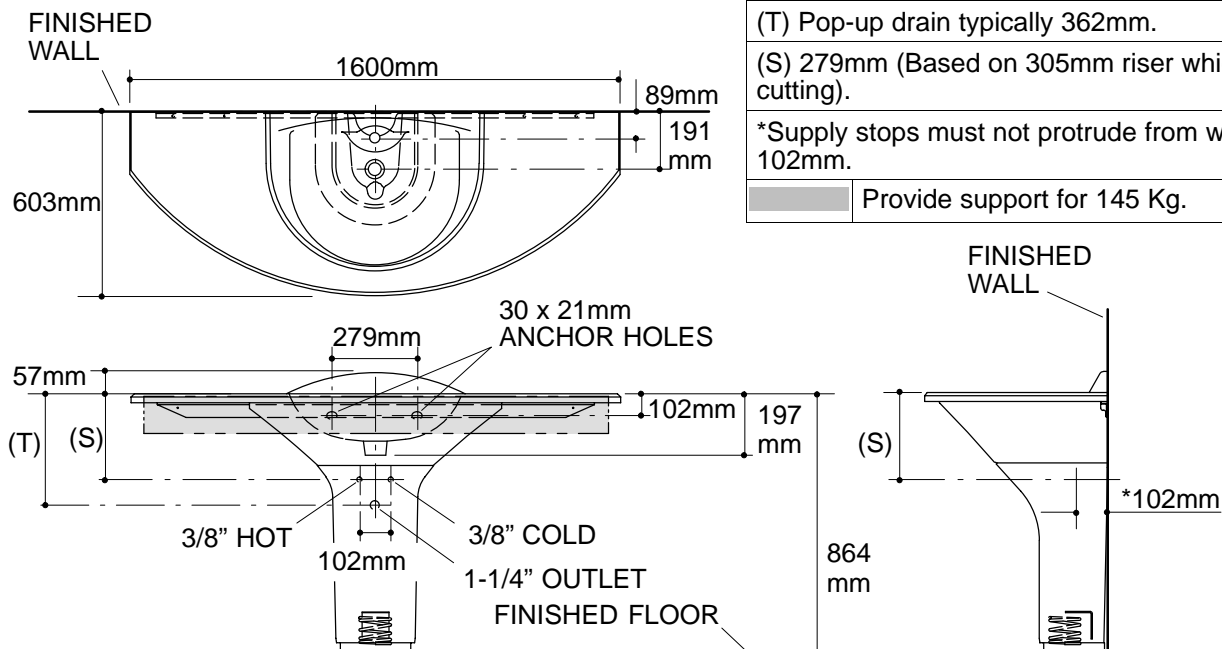

Ordering Information

Applicable product:		
Single-hole lavatory	K-3017-1	shown
Accessories/hardware:		
Trocadero faucet	K-15000	recommended

Product Information

Fixture*:		basin area	water depth
Lavatory		559 x 381mm	162mm
Outlet	Ø44mm		
* Approximate measurements for comparison only.			

Holes	K-3017-1		
Faucet	Ø35mm		

Included Components:	
Pedestal accessory pack	83049

Roughing-In Notes

Fixture dimensions are nominal and conform to tolerances in ASME/ANSI Standard A112.19.9M.

(T) Pop-up drain typically 362mm.

(S) 279mm (Based on 305mm riser which may require cutting).

*Supply stops must not protrude from wall more than 102mm.

Provide support for 145 Kg.

.65<116

K-3017 Trocadero™ Lavatory
113639-1M-AA (-)

KOHLER®